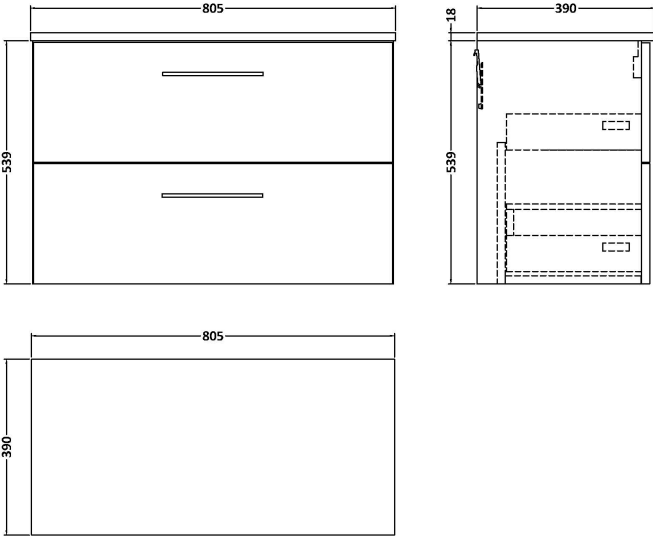

Sales Code: ARN2526W

Description: 800 Wh 2-Drawer Vanity & Worktop

Packaging Details

Barcode: 5056462669236

Sales Code: NVF2526

Description: 800 Wh 2-Drawer Unit (365 Deep)

Product Dimensions

Height (mm):	539
Width (mm):	800
Depth (mm):	383
Nett Weight (kg):	33.5

Packaging Dimensions

Height (mm):	560
Width (mm):	820
Depth (mm):	405
Gross Weight (kg):	34

Packaging Data

Box Colour:	Brown Cardboard Box
Box Qty:	1
Label Size:	100 x 50
Label Colour:	White Label
Label Qty:	2

Sales Code: MWD2580

Description: 800 Worktop (805X390x18mm)

Product Dimensions

Height (mm):	18
Width (mm):	805
Depth (mm):	390
Nett Weight (kg):	3.5

Packaging Dimensions

Height (mm):	25
Width (mm):	825
Depth (mm):	410
Gross Weight (kg):	3.5

Packaging Data

Box Colour:	Brown Cardboard Box
Box Qty:	1
Label Size:	50 x 100
Label Colour:	White Label
Label Qty:	2

Outer Box Dimensions (If Applicable)

Height (mm):	
Width (mm):	
Depth (mm):	
Gross Weight (kg):	
Barcode:	5056462660080