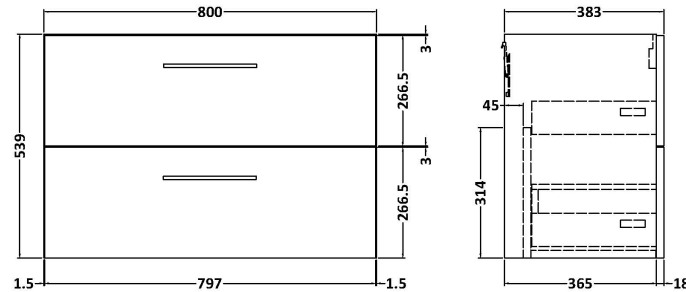

Sales Code: ARN2526W

Description: 800 Wh 2-Drawer Vanity & Worktop

Packaging Details

Barcode: 5056462669236

Sales Code: NVF2526

Description: 800 Wh 2-Drawer Unit (365 Deep)

Product Dimensions

Height (mm):	539
Width (mm):	800
Depth (mm):	383
Nett Weight (kg):	33.5

Packaging Dimensions

Height (mm):	560
Width (mm):	820
Depth (mm):	405
Gross Weight (kg):	34

Packaging Data

Box Colour:	Brown Cardboard Box
Box Qty:	1
Label Size:	100 x 50
Label Colour:	White Label
Label Qty:	2

Sales Code: MWD2580

Description: 800 Worktop (805X390x18mm)

Product Dimensions

Height (mm):	18
Width (mm):	805
Depth (mm):	390
Nett Weight (kg):	3.5

Packaging Dimensions

Height (mm):	25
Width (mm):	825
Depth (mm):	410
Gross Weight (kg):	3.5

Packaging Data

Box Colour:	Brown Cardboard Box
Box Qty:	1
Label Size:	50 x 100
Label Colour:	White Label
Label Qty:	2

Outer Box Dimensions (If Applicable)

Height (mm):	
Width (mm):	
Depth (mm):	
Gross Weight (kg):	
Barcode:	5056462660080