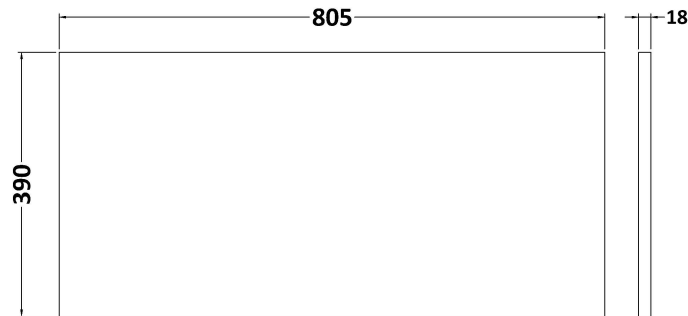

Packaging Dimensions

Height (mm):	560
Width (mm):	820
Depth (mm):	405
Gross Weight (kg):	34

Packaging Data

Box Colour:	Brown Cardboard Box
Box Qty:	1
Label Size:	100 x 50
Label Colour:	White Label
Label Qty:	2

Outer Box Dimensions (If Applicable)

Height (mm):	
Width (mm):	
Depth (mm):	
Gross Weight (kg):	
Barcode:	5056462660035

Product Details

Country of Origin:	United Kingdom
Fitting Instruction:	No
CE & UKCA:	N/A
FSC Certified Materials:	Yes
Colour:	Grey Vicenza Oak
Construction Method:	Cam & Wood Dowel
Construction Type:	Rigid
Cabinet Finish:	MFC Textured Woodgrain
Fascia Finish:	MFC Textured Woodgrain
Cabinet Thickness (mm):	18
Fascia Thickness (mm):	18
Drawer Included:	Yes
Drawer Type:	80mm High Metal S/C Inc Galler
No of Shelves:	0
Hinge Type:	Not Applicable
Hinge Included:	Not Applicable
Adjustable Legs:	No, Not Required
Fixings Included:	Yes
Handle Style:	Contemporary
Waste Shroud:	Yes
Handle Included:	Yes, Supplied
Handle Type:	D-Shape

Sales Code: MWD2580

Description: 800 Worktop (805X390x18mm)

Product Dimensions

Height (mm):	18
Width (mm):	805
Depth (mm):	390
Nett Weight (kg):	3.5

Packaging Dimensions

Height (mm):	25
Width (mm):	825
Depth (mm):	410
Gross Weight (kg):	3.5

Packaging Data

Box Colour:	Brown Cardboard Box
Box Qty:	1
Label Size:	50 x 100
Label Colour:	White Label
Label Qty:	2

Outer Box Dimensions (If Applicable)

Height (mm):	
Width (mm):	
Depth (mm):	
Gross Weight (kg):	
Barcode:	5056462660080