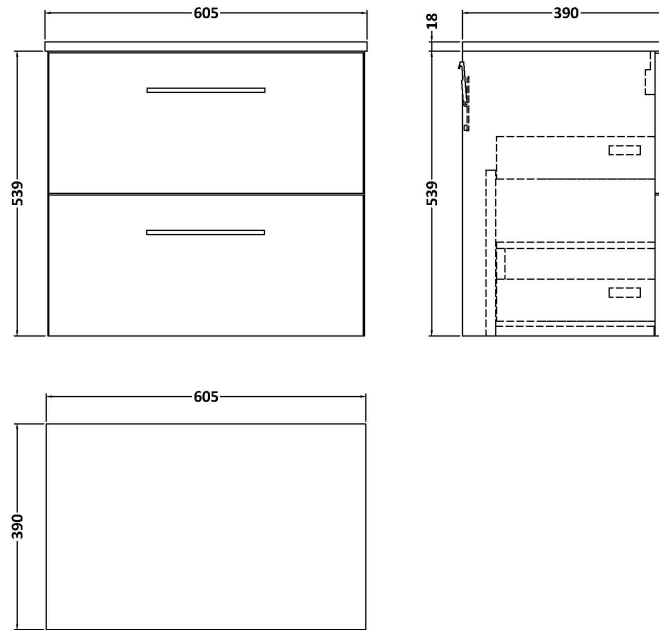

Sales Code: ARN2524W

Description: 600 Wh 2-Drawer Vanity & Worktop

Packaging Details

Barcode: 5056462668390

Sales Code: NVF2524

Description: 600 Wh 2-Drawer Unit (365 Deep)

Product Dimensions

Height (mm):	539
Width (mm):	600
Depth (mm):	383
Nett Weight (kg):	21.5

Packaging Dimensions

Height (mm):	560
Width (mm):	520
Depth (mm):	405
Gross Weight (kg):	22

Packaging Data

Box Colour:	Brown Cardboard Box
Box Qty:	1
Label Size:	100 x 50
Label Colour:	White Label
Label Qty:	2

Sales Code: MWD2560

Description: 600 Worktop (605X390x18mm)

Product Dimensions

Height (mm):	18
Width (mm):	605
Depth (mm):	390
Nett Weight (kg):	2.5

Packaging Dimensions

Height (mm):	25
Width (mm):	625
Depth (mm):	410
Gross Weight (kg):	3

Packaging Data

Box Colour:	Brown Cardboard Box
Box Qty:	1
Label Size:	50 x 100
Label Colour:	White Label
Label Qty:	2

Outer Box Dimensions (If Applicable)

Height (mm):	
Width (mm):	
Depth (mm):	
Gross Weight (kg):	
Barcode:	5056462660073