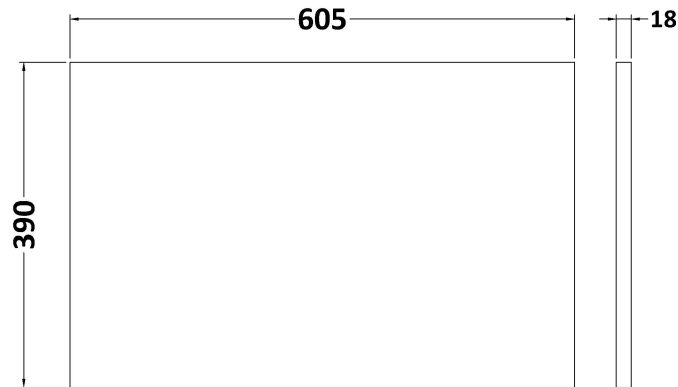

Packaging Dimensions

Height (mm):	560
Width (mm):	520
Depth (mm):	405
Gross Weight (kg):	22

Packaging Data

Box Colour:	Brown Cardboard Box
Box Qty:	1
Label Size:	100 x 50
Label Colour:	White Label
Label Qty:	2

Outer Box Dimensions (If Applicable)

Height (mm):	
Width (mm):	
Depth (mm):	
Gross Weight (kg):	
Barcode:	5056462660028

Product Details

Country of Origin:	United Kingdom
Fitting Instruction:	No
CE & UKCA:	N/A
FSC Certified Materials:	Yes
Colour:	Grey Vicenza Oak
Construction Method:	Cam & Wood Dowel
Construction Type:	Rigid
Cabinet Finish:	MFC Textured Woodgrain
Fascia Finish:	MFC Textured Woodgrain
Cabinet Thickness (mm):	18
Fascia Thickness (mm):	18
Drawer Included:	Yes
Drawer Type:	80mm High Metal S/C Inc Galler
No of Shelves:	0
Hinge Type:	Not Applicable
Hinge Included:	Not Applicable
Adjustable Legs:	No, Not Required
Fixings Included:	Yes
Handle Style:	Contemporary
Waste Shroud:	Yes
Handle Included:	Yes, Supplied
Handle Type:	D-Shape

Sales Code: MWD2560

Description: 600 Worktop (605X390x18mm)

Product Dimensions

Height (mm):	18
Width (mm):	605
Depth (mm):	390
Nett Weight (kg):	2.5

Packaging Dimensions

Height (mm):	25
Width (mm):	625
Depth (mm):	410
Gross Weight (kg):	3

Packaging Data

Box Colour:	Brown Cardboard Box
Box Qty:	1
Label Size:	50 x 100
Label Colour:	White Label
Label Qty:	2

Outer Box Dimensions (If Applicable)

Height (mm):	
Width (mm):	
Depth (mm):	
Gross Weight (kg):	
Barcode:	5056462660073