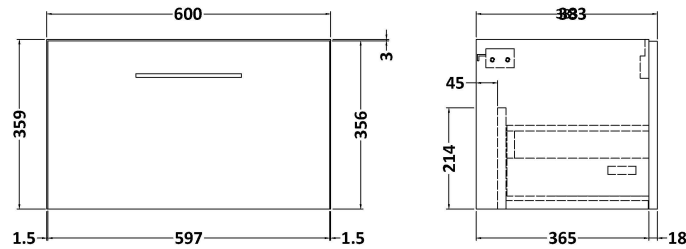

Sales Code: ARN622W2

Description: 1200 Wh 2-Drawer Vanity & Worktop

Packaging Details

Barcode: 5056462670003

Sales Code: NVF622N

Description: 600 Single Drawer Unit (365 Deep)

Product Dimensions

Height (mm):	359
Width (mm):	600
Depth (mm):	383
Nett Weight (kg):	13

Packaging Dimensions

Height (mm):	391
Width (mm):	632
Depth (mm):	391
Gross Weight (kg):	13.5

Packaging Data

Box Colour:	Brown Cardboard Box
Box Qty:	1
Label Size:	100 x 50
Label Colour:	White Label
Label Qty:	2

Sales Code: MWD620N

Description: 1200 Worktop (1205X390x18mm)

**Product Dimensions**

Height (mm):	18
Width (mm):	1205
Depth (mm):	390
Nett Weight (kg):	4.5

Packaging Dimensions

Height (mm):	25
Width (mm):	1225
Depth (mm):	410
Gross Weight (kg):	5

Packaging Data

Box Colour:	Brown Cardboard Box - Printed
Box Qty:	1
Label Size:	100 x 50
Label Colour:	Not Applicable
Label Qty:	0

Outer Box Dimensions (If Applicable)

Height (mm):	
Width (mm):	
Depth (mm):	
Gross Weight (kg):	
Barcode:	5056462660424