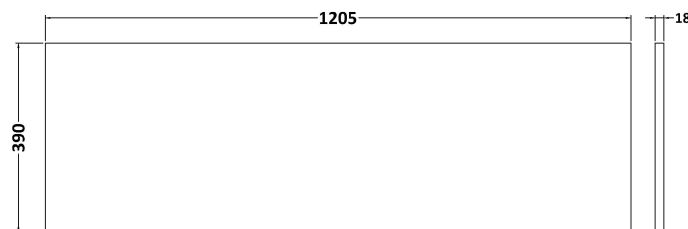

Packaging Dimensions

Height (mm):	391
Width (mm):	632
Depth (mm):	391
Gross Weight (kg):	13.5

Packaging Data

Box Colour:	Brown Cardboard Box
Box Qty:	1
Label Size:	100 x 50
Label Colour:	White Label
Label Qty:	2

Outer Box Dimensions (If Applicable)

Height (mm):	
Width (mm):	
Depth (mm):	
Gross Weight (kg):	
Barcode:	5056462660820

Product Details

Country of Origin:	United Kingdom
Fitting Instruction:	No
CE & UKCA:	N/A
FSC Certified Materials:	Yes
Colour:	Black Woodgrain
Construction Method:	Cam & Wood Dowel
Construction Type:	Rigid
Cabinet Finish:	MFC Textured Woodgrain
Fascia Finish:	MFC Textured Woodgrain
Cabinet Thickness (mm):	18
Fascia Thickness (mm):	18
Drawer Included:	Yes
Drawer Type:	80mm High Metal S/C Inc Galler
No of Shelves:	0
Hinge Type:	Not Applicable
Hinge Included:	Not Applicable
Adjustable Legs:	No, Not Required
Fixings Included:	Yes
Handle Style:	Contemporary
Waste Shroud:	Yes
Handle Included:	Yes, Supplied
Handle Type:	D-Shape

Sales Code: MWD620N

Description: 1200 Worktop (1205X390x18mm)

**Product Dimensions**

Height (mm):	18
Width (mm):	1205
Depth (mm):	390
Nett Weight (kg):	4.5

Packaging Dimensions

Height (mm):	25
Width (mm):	1225
Depth (mm):	410
Gross Weight (kg):	5

Packaging Data

Box Colour:	Brown Cardboard Box - Printed
Box Qty:	1
Label Size:	100 x 50
Label Colour:	Not Applicable
Label Qty:	0

Outer Box Dimensions (If Applicable)

Height (mm):	
Width (mm):	
Depth (mm):	
Gross Weight (kg):	
Barcode:	5056462660424