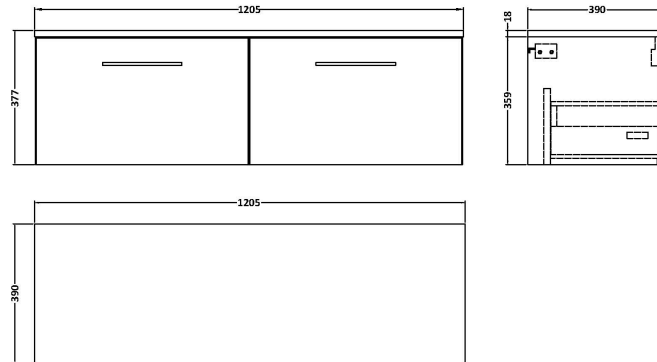

Sales Code: ARN622W2

Description: 1200 Wh 2-Drawer Vanity & Worktop

Packaging Details

Barcode: 5056462670003

Sales Code: NVF622N

Description: 600 Single Drawer Unit (365 Deep)

Product Dimensions

Height (mm):	359
Width (mm):	600
Depth (mm):	383
Nett Weight (kg):	13

Packaging Dimensions

Height (mm):	391
Width (mm):	632
Depth (mm):	391
Gross Weight (kg):	13.5

Packaging Data

Box Colour:	Brown Cardboard Box
Box Qty:	1
Label Size:	100 x 50
Label Colour:	White Label
Label Qty:	2

Outer Box Dimensions (If Applicable)

Height (mm):	
Width (mm):	
Depth (mm):	
Gross Weight (kg):	
Barcode:	5056462660820

Product Details

Country of Origin:	United Kingdom
Fitting Instruction:	No
CE & UKCA:	N/A
FSC Certified Materials:	Yes
Colour:	Black Woodgrain
Construction Method:	Cam & Wood Dowel
Construction Type:	Rigid
Cabinet Finish:	MFC Textured Woodgrain
Fascia Finish:	MFC Textured Woodgrain
Cabinet Thickness (mm):	18
Fascia Thickness (mm):	18
Drawer Included:	Yes
Drawer Type:	80mm High Metal S/C Inc Galler
No of Shelves:	0
Hinge Type:	Not Applicable
Hinge Included:	Not Applicable
Adjustable Legs:	No, Not Required
Fixings Included:	Yes
Handle Style:	Contemporary
Waste Shroud:	Yes
Handle Included:	Yes, Supplied
Handle Type:	D-Shape

Sales Code: MWD620N

Description: 1200 Worktop (1205X390x18mm)

**Product Dimensions**

Height (mm):	18
Width (mm):	1205
Depth (mm):	390
Nett Weight (kg):	4.5

Packaging Dimensions

Height (mm):	25
Width (mm):	1225
Depth (mm):	410
Gross Weight (kg):	5