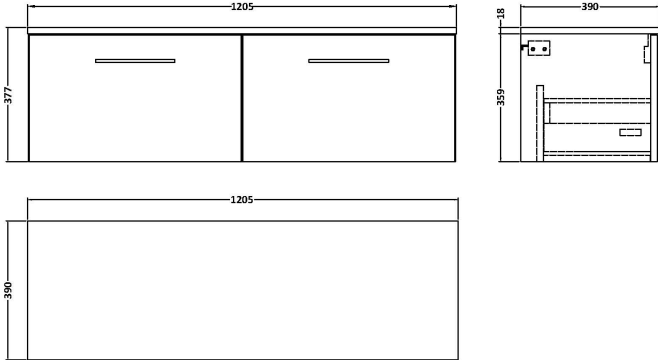

Sales Code: ARN2522W2

Description: 1200 Wh 2-Drawer Vanity & Worktop

Packaging Details

Barcode: 5056462670034