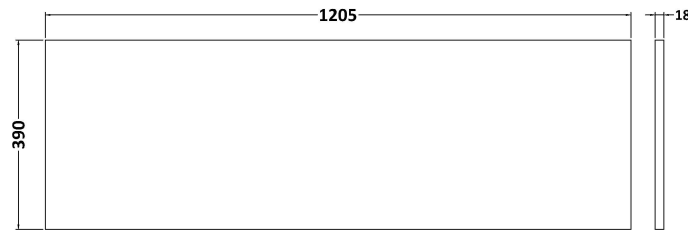

### Product Dimensions

Height (mm):	359
Width (mm):	600
Depth (mm):	383
Nett Weight (kg):	13

### Packaging Dimensions

Height (mm):	391
Width (mm):	632
Depth (mm):	391
Gross Weight (kg):	13.5

### Outer Box Dimensions (If Applicable)

Height (mm):	
Width (mm):	
Depth (mm):	
Gross Weight (kg):	
Barcode:	5056462660813

**Sales Code:** MWD2520

**Description:** 1200 Worktop (1205X390x18mm)

**Product Dimensions**

Height (mm):	18
Width (mm):	1205
Depth (mm):	390
Nett Weight (kg):	5

**Packaging Dimensions**

Height (mm):	25
Width (mm):	1225
Depth (mm):	410
Gross Weight (kg):	5