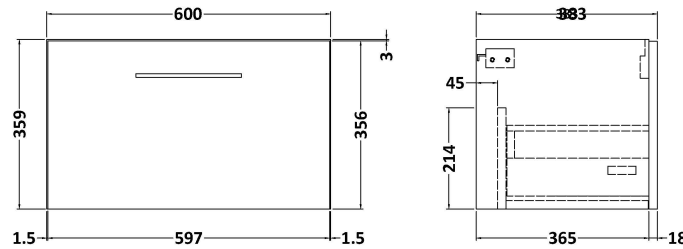

### Product Dimensions

Height (mm):	359
Width (mm):	600
Depth (mm):	383
Nett Weight (kg):	13

### Packaging Dimensions

Height (mm):	391
Width (mm):	632
Depth (mm):	391
Gross Weight (kg):	13.5

### Outer Box Dimensions (If Applicable)

Height (mm):	
Width (mm):	
Depth (mm):	
Gross Weight (kg):	
Barcode:	5056462660813

**Sales Code:** MWD2520

**Description:** 1200 Worktop (1205X390x18mm)

**Product Dimensions**

Height (mm):	18
Width (mm):	1205
Depth (mm):	390
Nett Weight (kg):	5

**Packaging Dimensions**

Height (mm):	25
Width (mm):	1225
Depth (mm):	410
Gross Weight (kg):	5