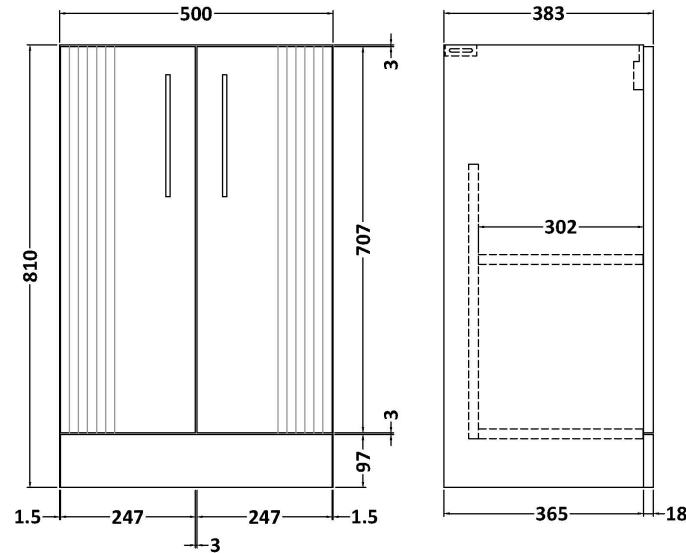

Sales Code: DPF223G

Description: 500 Fs 2-Door Vanity & Basin 4

Packaging Details

Barcode: 5056462681528

Sales Code: FLT223

Description: 500 F/S 2-Door Unit

Product Dimensions

Height (mm):	810
Width (mm):	500
Depth (mm):	383
Nett Weight (kg):	21.5

Packaging Dimensions

Height (mm):	830
Width (mm):	520
Depth (mm):	405
Gross Weight (kg):	22

Packaging Data

Box Colour:	Brown Cardboard Box - Printed
Box Qty:	0
Label Size:	0 x 0
Label Colour:	Not Applicable
Label Qty:	0

Outer Box Dimensions (If Applicable)

Height (mm):	
Width (mm):	
Depth (mm):	
Gross Weight (kg):	
Barcode:	5056462655291

Product Details

Country of Origin:	China
Fitting Instruction:	No
CE & UKCA:	
FSC Certified Materials:	Yes
Colour:	Satin Grey
Construction Method:	Cam & Wood Dowel
Construction Type:	Rigid
Cabinet Finish:	MFC Painted Gloss
Fascia Finish:	Mdf Painted Gloss
Cabinet Thickness (mm):	16
Fascia Thickness (mm):	18
Drawer Included:	No
Drawer Type:	Not Applicable
No of Shelves:	1
Hinge Type:	95 Degree Soft Close
Hinge Included:	Yes, Supplied
Adjustable Legs:	No, Not Required
Fixings Included:	Yes
Handle Style:	Modern
Waste Shroud:	Not Applicable
Handle Included:	Yes, Supplied
Handle Type:	Finger Pull

Sales Code: NVM042

Description: 500 Curved Basin 1Th

Product Dimensions

Height (mm):	160
Width (mm):	510
Depth (mm):	440
Nett Weight (kg):	9

Packaging Dimensions

Height (mm):	190
Width (mm):	530
Depth (mm):	415
Gross Weight (kg):	9.5