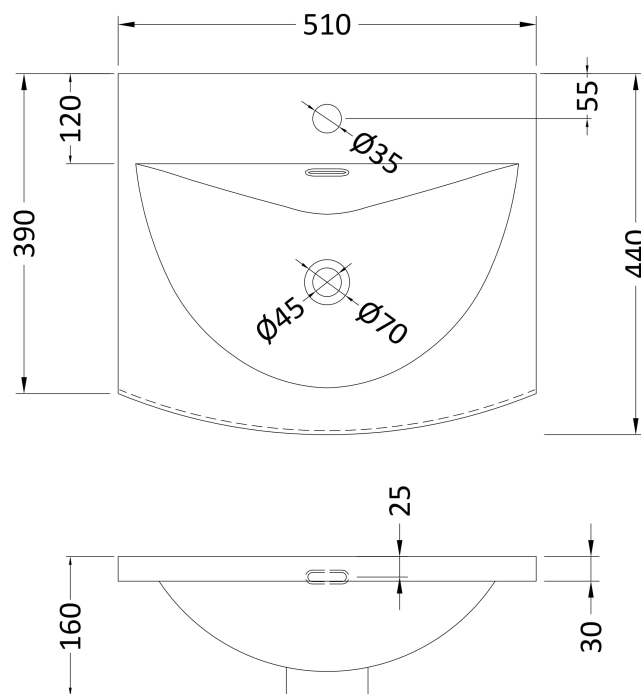

Sales Code: DPF223G

Description: 500 Fs 2-Door Vanity & Basin 4

Packaging Details

Barcode: 5056462681528

Sales Code: FLT223

Description: 500 F/S 2-Door Unit

Product Dimensions

Height (mm):	810
Width (mm):	500
Depth (mm):	383
Nett Weight (kg):	21.5

Packaging Dimensions

Height (mm):	830
Width (mm):	520
Depth (mm):	405
Gross Weight (kg):	22

Packaging Data

Box Colour:	Brown Cardboard Box - Printed
Box Qty:	0
Label Size:	0 x 0
Label Colour:	Not Applicable
Label Qty:	0

Sales Code: NVM042

Description: 500 Curved Basin 1Th

Product Dimensions

Height (mm):	160
Width (mm):	510
Depth (mm):	440
Nett Weight (kg):	9

Packaging Dimensions

Height (mm):	190
Width (mm):	530
Depth (mm):	415
Gross Weight (kg):	9.5

Packaging Data

Box Colour:	Brown Cardboard Box - Printed
Box Qty:	1
Label Size:	100 x 50
Label Colour:	White Label
Label Qty:	2

Outer Box Dimensions (If Applicable)

Height (mm):	
Width (mm):	
Depth (mm):	
Gross Weight (kg):	
Barcode:	5056462620985