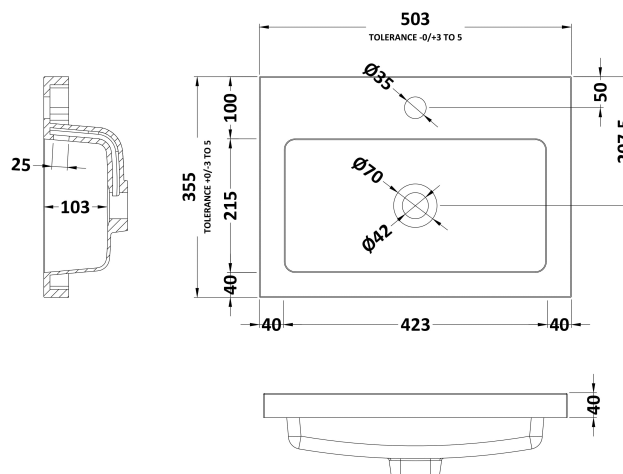

Packaging Dimensions

Height (mm):	835
Width (mm):	520
Depth (mm):	355
Gross Weight (kg):	17.5

Packaging Data

Box Colour:	Brown Cardboard Box
Box Qty:	1
Label Size:	100 x 50
Label Colour:	White Label
Label Qty:	2

Outer Box Dimensions (If Applicable)

Height (mm):	
Width (mm):	
Depth (mm):	
Gross Weight (kg):	
Barcode:	5056462660585

Product Details

Country of Origin:	United Kingdom
Fitting Instruction:	No
CE & UKCA:	N/A
FSC Certified Materials:	Yes
Colour:	Grey Vicenza Oak
Construction Method:	Cam & Wood Dowel
Construction Type:	Rigid
Cabinet Finish:	MFC Textured Woodgrain
Fascia Finish:	MFC Textured Woodgrain
Cabinet Thickness (mm):	18
Fascia Thickness (mm):	18
Drawer Included:	No
Drawer Type:	Not Applicable
No of Shelves:	1
Hinge Type:	95 Degree Clip-On Soft Close
Hinge Included:	Yes, Supplied
Adjustable Legs:	No, Not Required
Fixings Included:	Yes
Handle Style:	Contemporary
Waste Shroud:	No
Handle Included:	Yes, Supplied
Handle Type:	D-Shape

Sales Code: PMB312

Description: 500 Rear Tap Basin 1Th

Product Dimensions

Height (mm):	355
Width (mm):	503
Depth (mm):	135
Nett Weight (kg):	8.1

Packaging Dimensions

Height (mm):	420
Width (mm):	210
Depth (mm):	550
Gross Weight (kg):	8.1

Packaging Data

Box Colour:	Brown Cardboard Box - Printed
Box Qty:	1
Label Size:	100 x 50
Label Colour:	White Label
Label Qty:	2

Outer Box Dimensions (If Applicable)

Height (mm):	
Width (mm):	
Depth (mm):	
Gross Weight (kg):	
Barcode:	5055369071975