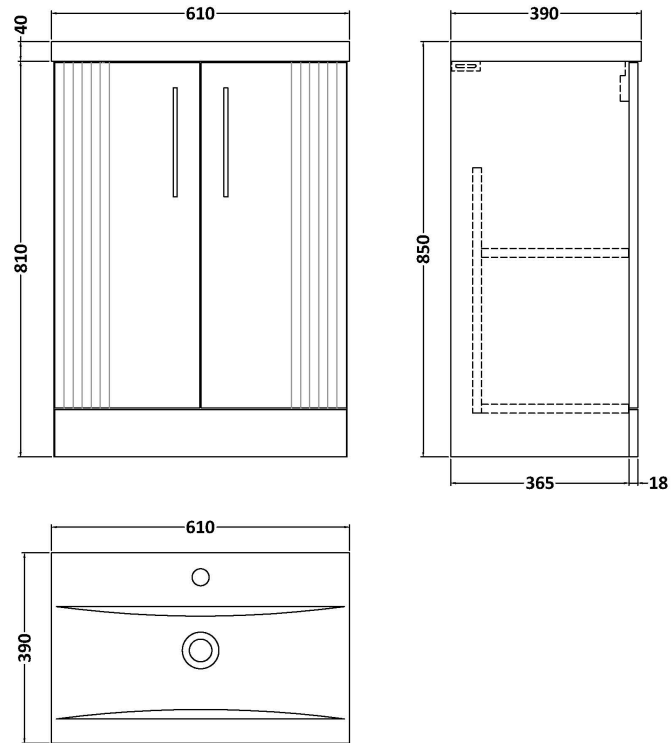

Sales Code: DPF225A

Description: 600 F/S 2-Door Vanity & Basin 1

Packaging Details

Barcode: 5056462675244

Sales Code: FLT225

Description: 600 F/S 2-Door Basin Unit

Product Dimensions

Height (mm):	810
Width (mm):	600
Depth (mm):	383
Nett Weight (kg):	26.2

Packaging Dimensions

Height (mm):	830
Width (mm):	620
Depth (mm):	405
Gross Weight (kg):	26.7

Packaging Data

Box Colour:	Brown Cardboard Box - Printed
Box Qty:	0
Label Size:	0 x 0
Label Colour:	Not Applicable
Label Qty:	0

Outer Box Dimensions (If Applicable)

Height (mm):	
Width (mm):	
Depth (mm):	
Gross Weight (kg):	
Barcode:	5056462655413

Product Details

Country of Origin:	China
Fitting Instruction:	No
CE & UKCA:	
FSC Certified Materials:	Yes
Colour:	Satin Grey
Construction Method:	Cam & Wood Dowel
Construction Type:	Rigid
Cabinet Finish:	MFC Painted Gloss
Fascia Finish:	Mdf Painted Gloss
Cabinet Thickness (mm):	16
Fascia Thickness (mm):	18
Drawer Included:	No
Drawer Type:	Not Applicable
No of Shelves:	1
Hinge Type:	95 Degree Soft Close
Hinge Included:	Yes, Supplied
Adjustable Legs:	No, Not Required
Fixings Included:	Yes
Handle Style:	Modern
Waste Shroud:	Not Applicable
Handle Included:	Yes, Supplied
Handle Type:	Finger Pull

Sales Code: NVM013

Description: 600 Mid-Edged Basin 1 Th

Product Dimensions

Height (mm):	180
Width (mm):	610
Depth (mm):	390
Nett Weight (kg):	11

Packaging Dimensions

Height (mm):	200
Width (mm):	410
Depth (mm):	630
Gross Weight (kg):	11