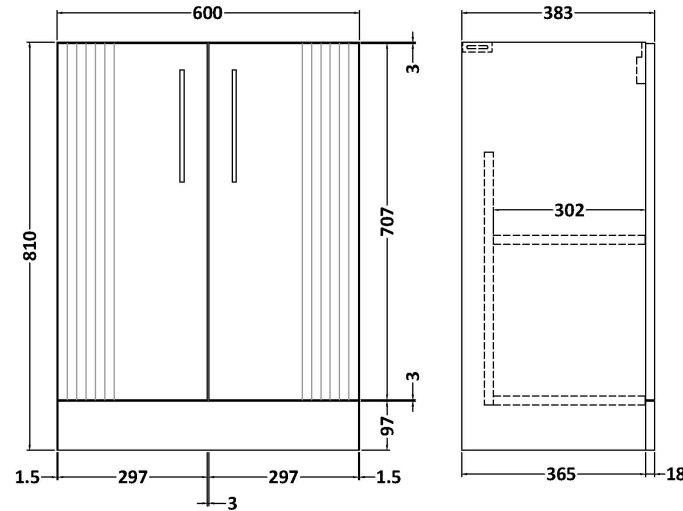

Sales Code: DPF225A

Description: 600 F/S 2-Door Vanity & Basin 1

Packaging Details

Barcode: 5056462675244

Sales Code: FLT225

Description: 600 F/S 2-Door Basin Unit

Product Dimensions

Height (mm):	810
Width (mm):	600
Depth (mm):	383
Nett Weight (kg):	26.2

Packaging Dimensions

Height (mm):	830
Width (mm):	620
Depth (mm):	405
Gross Weight (kg):	26.7

Packaging Data

Box Colour:	Brown Cardboard Box - Printed
Box Qty:	0
Label Size:	0 x 0
Label Colour:	Not Applicable
Label Qty:	0

Outer Box Dimensions (If Applicable)

Height (mm):	
Width (mm):	
Depth (mm):	
Gross Weight (kg):	
Barcode:	5056462655413

Product Details

Country of Origin:	China
Fitting Instruction:	No
CE & UKCA:	
FSC Certified Materials:	Yes
Colour:	Satin Grey
Construction Method:	Cam & Wood Dowel
Construction Type:	Rigid
Cabinet Finish:	MFC Painted Gloss
Fascia Finish:	Mdf Painted Gloss
Cabinet Thickness (mm):	16
Fascia Thickness (mm):	18
Drawer Included:	No
Drawer Type:	Not Applicable
No of Shelves:	1
Hinge Type:	95 Degree Soft Close
Hinge Included:	Yes, Supplied
Adjustable Legs:	No, Not Required
Fixings Included:	Yes
Handle Style:	Modern
Waste Shroud:	Not Applicable
Handle Included:	Yes, Supplied
Handle Type:	Finger Pull

Sales Code: NVM013

Description: 600 Mid-Edged Basin 1 Th

Product Dimensions

Height (mm):	180
Width (mm):	610
Depth (mm):	390
Nett Weight (kg):	11

Packaging Dimensions

Height (mm):	200
Width (mm):	410
Depth (mm):	630
Gross Weight (kg):	11