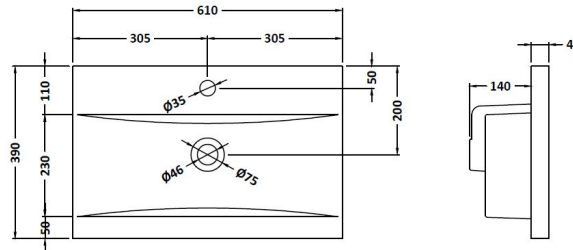

Packaging Dimensions

Height (mm):	830
Width (mm):	620
Depth (mm):	405
Gross Weight (kg):	26.7

Packaging Data

Box Colour:	Brown Cardboard Box - Printed
Box Qty:	0
Label Size:	0 x 0
Label Colour:	Not Applicable
Label Qty:	0

Outer Box Dimensions (If Applicable)

Height (mm):	
Width (mm):	
Depth (mm):	
Gross Weight (kg):	
Barcode:	5056462655413

Product Details

Country of Origin:	China
Fitting Instruction:	No
CE & UKCA:	
FSC Certified Materials:	Yes
Colour:	Satin Grey
Construction Method:	Cam & Wood Dowel
Construction Type:	Rigid
Cabinet Finish:	MFC Painted Gloss
Fascia Finish:	Mdf Painted Gloss
Cabinet Thickness (mm):	16
Fascia Thickness (mm):	18
Drawer Included:	No
Drawer Type:	Not Applicable
No of Shelves:	1
Hinge Type:	95 Degree Soft Close
Hinge Included:	Yes, Supplied
Adjustable Legs:	No, Not Required
Fixings Included:	Yes
Handle Style:	Modern
Waste Shroud:	Not Applicable
Handle Included:	Yes, Supplied
Handle Type:	Finger Pull

Sales Code: NVM013

Description: 600 Mid-Edged Basin 1 Th

Product Dimensions

Height (mm):	180
Width (mm):	610
Depth (mm):	390
Nett Weight (kg):	11

Packaging Dimensions

Height (mm):	200
Width (mm):	410
Depth (mm):	630
Gross Weight (kg):	11

Packaging Data

Box Colour:	Brown Cardboard Box - Printed
Box Qty:	1
Label Size:	100 x 50
Label Colour:	White Label
Label Qty:	2

Outer Box Dimensions (If Applicable)

Height (mm):	
Width (mm):	
Depth (mm):	
Gross Weight (kg):	
Barcode:	5055369043415