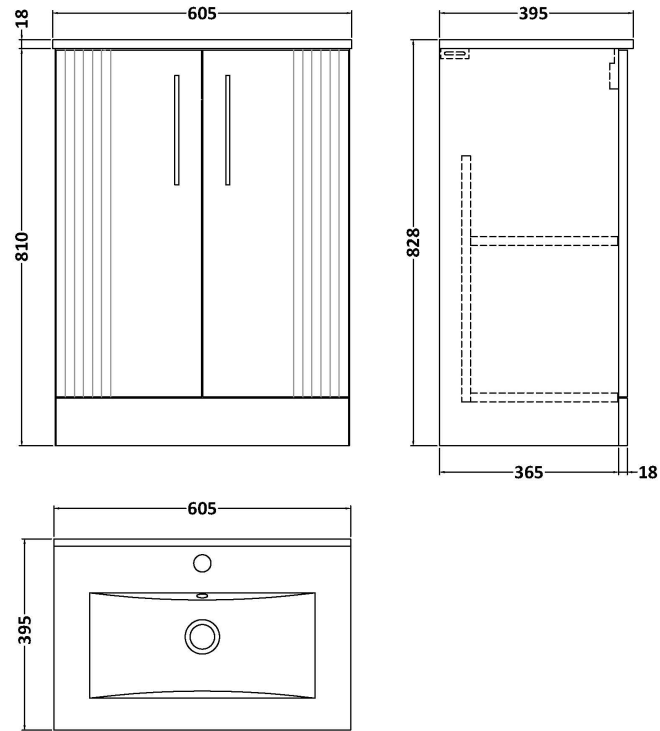

Sales Code: DPF225B

Description: 600 F/S 2-Door Vanity & Basin 2

Packaging Details

Barcode: 5056462675251