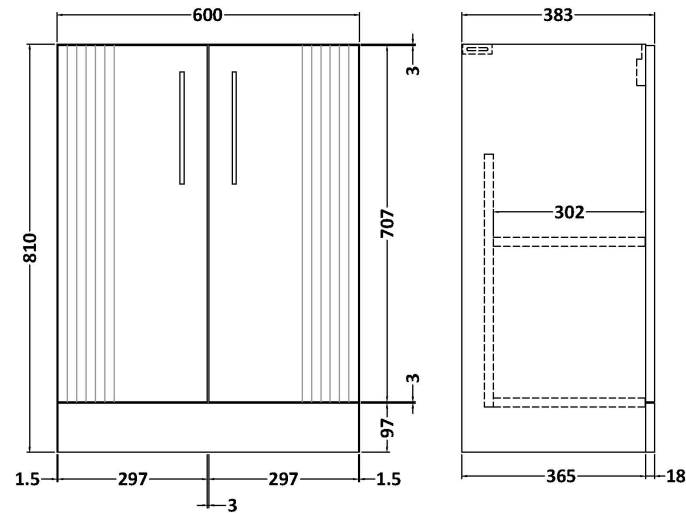

### Product Dimensions

Height (mm):	810
Width (mm):	600
Depth (mm):	383
Nett Weight (kg):	26.2

### Packaging Dimensions

Height (mm):	830
Width (mm):	620
Depth (mm):	405
Gross Weight (kg):	26.7

### Product Dimensions

Height (mm):	170
Width (mm):	600
Depth (mm):	390
Nett Weight (kg):	10.76

### Packaging Dimensions

Height (mm):	200
Width (mm):	400
Depth (mm):	620
Gross Weight (kg):	10.76