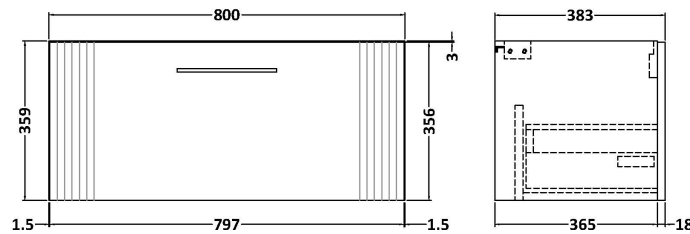

### Product Dimensions

Height (mm):	359
Width (mm):	800
Depth (mm):	383
Nett Weight (kg):	17.5

### Packaging Dimensions

Height (mm):	380
Width (mm):	820
Depth (mm):	405
Gross Weight (kg):	18

### Product Dimensions

Height (mm):	170
Width (mm):	810
Depth (mm):	395
Nett Weight (kg):	14.5

### Packaging Dimensions

Height (mm):	190
Width (mm):	830
Depth (mm):	415
Gross Weight (kg):	15