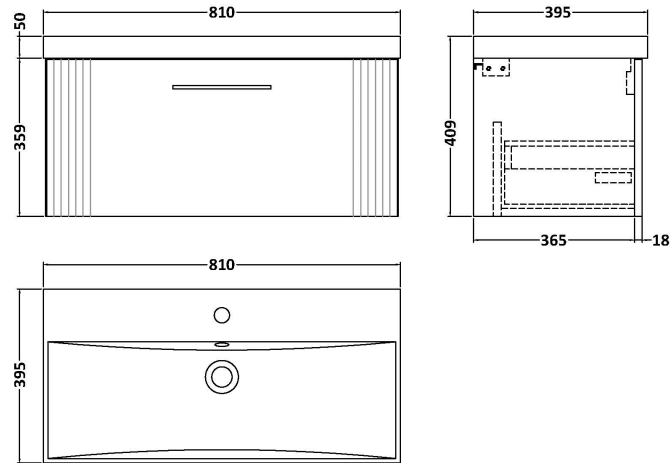

Sales Code: DPF296D

Description: 800 W/H Single Drawer Vanity & Basin 3

Packaging Details

Barcode: 5056462676159