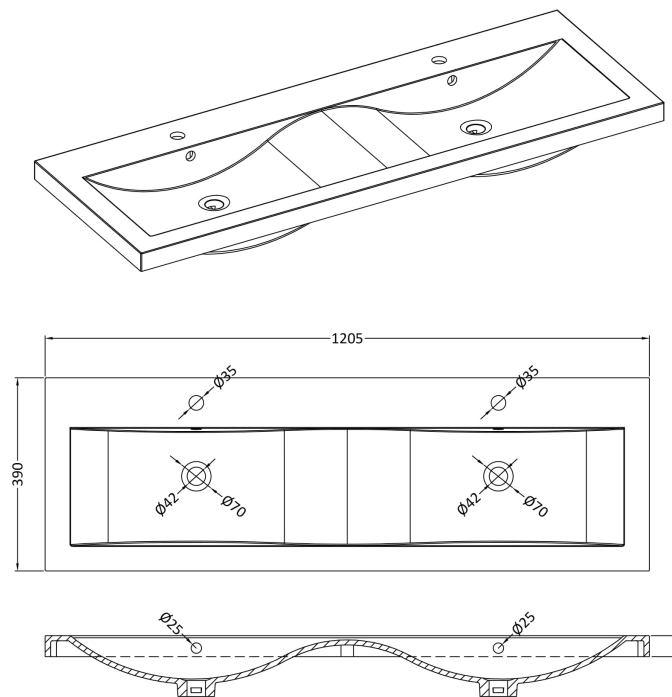

Sales Code: ARN103F

Description: 1200 Fs 4-Door Vanity & Double Basin

Packaging Details

Barcode: 5056462669441

Sales Code: NVF103F

Description: 600 Fs 2-Door Unit (365 Deep)

Product Dimensions

Height (mm):	800
Width (mm):	600
Depth (mm):	383
Nett Weight (kg):	19.5

Packaging Dimensions

Height (mm):	835
Width (mm):	620
Depth (mm):	375
Gross Weight (kg):	20

Packaging Data

Box Colour:	Brown Cardboard Box - Printed
Box Qty:	0
Label Size:	0 x 0
Label Colour:	Not Applicable
Label Qty:	0

Outer Box Dimensions (If Applicable)

Height (mm):	
Width (mm):	
Depth (mm):	
Gross Weight (kg):	
Barcode:	5056462614298

Product Details

Country of Origin:	China
Fitting Instruction:	No
CE Certification:	N/A
FSC Certified Materials:	Yes
Colour:	Gloss White
Construction Method:	Cam & Wood Dowel
Construction Type:	Rigid
Cabinet Finish:	MFC Painted Gloss
Fascia Finish:	Mdf Painted Gloss
Cabinet Thickness (mm):	16
Fascia Thickness (mm):	18
Drawer Included:	No
Drawer Type:	Not Applicable
No of Shelves:	1
Hinge Type:	95 Degree Soft Close
Hinge Included:	Yes, Supplied
Adjustable Legs:	No, Not Required
Fixings Included:	Yes
Handle Style:	Contemporary
Waste Shroud:	No
Handle Included:	Yes, Supplied
Handle Type:	D-Shape

Sales Code: CBM424

Description: Double Ceramic Basin 1208X392

Product Dimensions

Height (mm):	390
Width (mm):	1205
Depth (mm):	175
Nett Weight (kg):	27

Packaging Dimensions

Height (mm):	205
Width (mm):	1270
Depth (mm):	510
Gross Weight (kg):	27