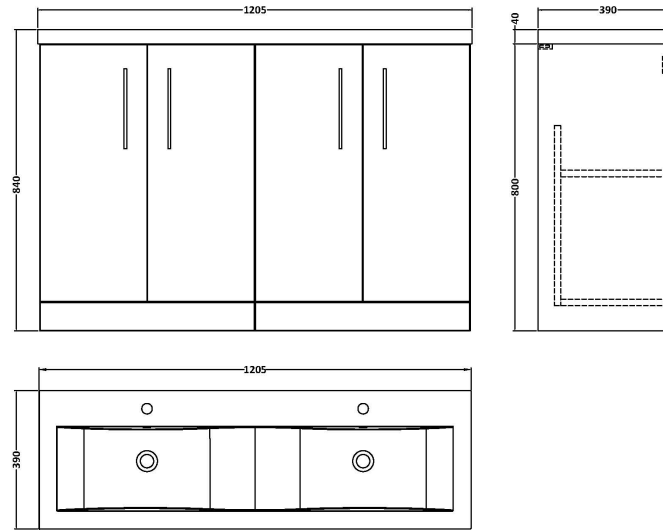

Sales Code: ARN103F

Description: 1200 Fs 4-Door Vanity & Double Basin

Packaging Details

Barcode: 5056462669441

Sales Code: NVF103F

Description: 600 Fs 2-Door Unit (365 Deep)

Product Dimensions

Height (mm):	800
Width (mm):	600
Depth (mm):	383
Nett Weight (kg):	19.5

Packaging Dimensions

Height (mm):	835
Width (mm):	620
Depth (mm):	375
Gross Weight (kg):	20

Packaging Data

Box Colour:	Brown Cardboard Box - Printed
Box Qty:	0
Label Size:	0 x 0
Label Colour:	Not Applicable
Label Qty:	0

Outer Box Dimensions (If Applicable)

Height (mm):	
Width (mm):	
Depth (mm):	
Gross Weight (kg):	
Barcode:	5056462614298

Product Details

Country of Origin:	China
Fitting Instruction:	No
CE Certification:	N/A
FSC Certified Materials:	Yes
Colour:	Gloss White
Construction Method:	Cam & Wood Dowel
Construction Type:	Rigid
Cabinet Finish:	MFC Painted Gloss
Fascia Finish:	Mdf Painted Gloss
Cabinet Thickness (mm):	16
Fascia Thickness (mm):	18
Drawer Included:	No
Drawer Type:	Not Applicable
No of Shelves:	1
Hinge Type:	95 Degree Soft Close
Hinge Included:	Yes, Supplied
Adjustable Legs:	No, Not Required
Fixings Included:	Yes
Handle Style:	Contemporary
Waste Shroud:	No
Handle Included:	Yes, Supplied
Handle Type:	D-Shape

Sales Code: CBM424

Description: Double Ceramic Basin 1208X392

Product Dimensions

Height (mm):	390
Width (mm):	1205
Depth (mm):	175
Nett Weight (kg):	27

Packaging Dimensions

Height (mm):	205
Width (mm):	1270
Depth (mm):	510
Gross Weight (kg):	27