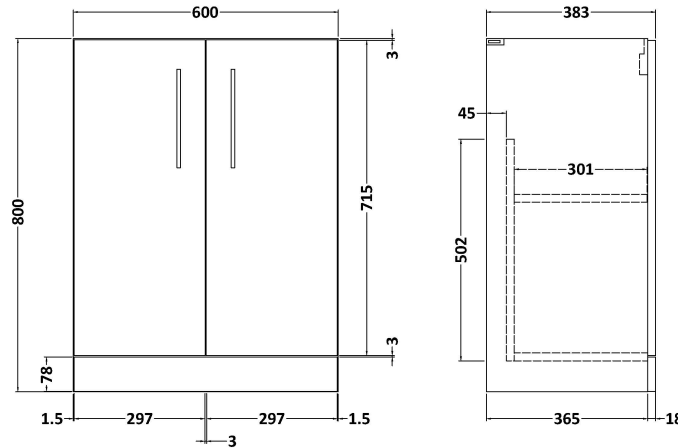

Sales Code: ARN103F

Description: 1200 Fs 4-Door Vanity & Double Basin

Packaging Details

Barcode: 5056462669441

Sales Code: NVF103F

Description: 600 Fs 2-Door Unit (365 Deep)

Product Dimensions

Height (mm):	800
Width (mm):	600
Depth (mm):	383
Nett Weight (kg):	19.5

Packaging Dimensions

Height (mm):	835
Width (mm):	620
Depth (mm):	375
Gross Weight (kg):	20

Packaging Data

Box Colour:	Brown Cardboard Box - Printed
Box Qty:	0
Label Size:	0 x 0
Label Colour:	Not Applicable
Label Qty:	0

Outer Box Dimensions (If Applicable)

Height (mm):	
Width (mm):	
Depth (mm):	
Gross Weight (kg):	
Barcode:	5056462614298

Product Details

Country of Origin:	China
Fitting Instruction:	No
CE Certification:	N/A
FSC Certified Materials:	Yes
Colour:	Gloss White
Construction Method:	Cam & Wood Dowel
Construction Type:	Rigid
Cabinet Finish:	MFC Painted Gloss
Fascia Finish:	Mdf Painted Gloss
Cabinet Thickness (mm):	16
Fascia Thickness (mm):	18
Drawer Included:	No
Drawer Type:	Not Applicable
No of Shelves:	1
Hinge Type:	95 Degree Soft Close
Hinge Included:	Yes, Supplied
Adjustable Legs:	No, Not Required
Fixings Included:	Yes
Handle Style:	Contemporary
Waste Shroud:	No
Handle Included:	Yes, Supplied
Handle Type:	D-Shape

Sales Code: CBM424

Description: Double Ceramic Basin 1208X392

Product Dimensions

Height (mm):	390
Width (mm):	1205
Depth (mm):	175
Nett Weight (kg):	27

Packaging Dimensions

Height (mm):	205
Width (mm):	1270
Depth (mm):	510
Gross Weight (kg):	27