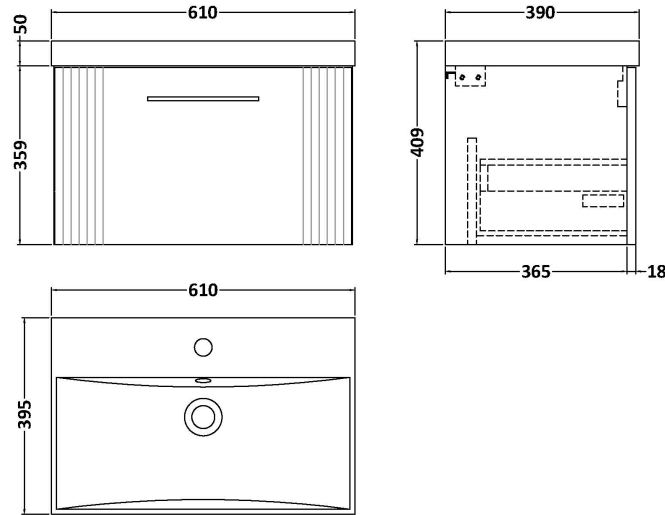

Sales Code: DPF294D

Description: 600 W/H Single Drawer Vanity & Basin 3

Packaging Details

Barcode: 5056462675459

Sales Code: FLT294

Description: 600 W/H Single Drawer Unit

Product Dimensions

Height (mm):	359
Width (mm):	600
Depth (mm):	383
Nett Weight (kg):	13

Packaging Dimensions

Height (mm):	380
Width (mm):	620
Depth (mm):	405
Gross Weight (kg):	13.5

Packaging Data

Box Colour:	Brown Cardboard Box - Printed
Box Qty:	0
Label Size:	0 x 0
Label Colour:	Not Applicable
Label Qty:	0

Outer Box Dimensions (If Applicable)

Height (mm):	
Width (mm):	
Depth (mm):	
Gross Weight (kg):	
Barcode:	5056462655451

Product Details

Country of Origin:	China
Fitting Instruction:	No
CE & UKCA:	
FSC Certified Materials:	Yes
Colour:	Satin Grey
Construction Method:	Cam & Wood Dowel
Construction Type:	Rigid
Cabinet Finish:	MFC Painted Gloss
Fascia Finish:	Mdf Painted Gloss
Cabinet Thickness (mm):	16
Fascia Thickness (mm):	18
Drawer Included:	Yes
Drawer Type:	80mm High Metal S/C Inc Galler
No of Shelves:	0
Hinge Type:	Not Applicable
Hinge Included:	No
Adjustable Legs:	No, Not Required
Fixings Included:	Yes
Handle Style:	Modern
Waste Shroud:	Yes
Handle Included:	Yes, Supplied
Handle Type:	Finger Pull

Sales Code: NVM033

Description: 600 Thin Edged Basin 1Th

Product Dimensions

Height (mm):	170
Width (mm):	610
Depth (mm):	395
Nett Weight (kg):	11

Packaging Dimensions

Height (mm):	190
Width (mm):	630
Depth (mm):	415
Gross Weight (kg):	11.5