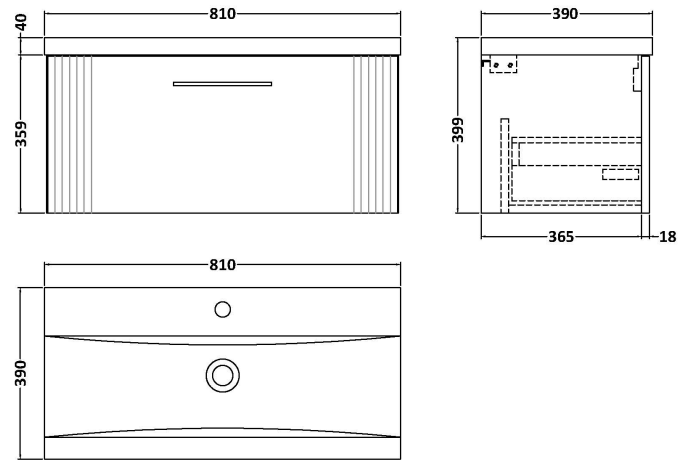

Sales Code: DPF296A

Description: 800 W/H Single Drawer Vanity & Basin 1

Packaging Details

Barcode: 5056462676135