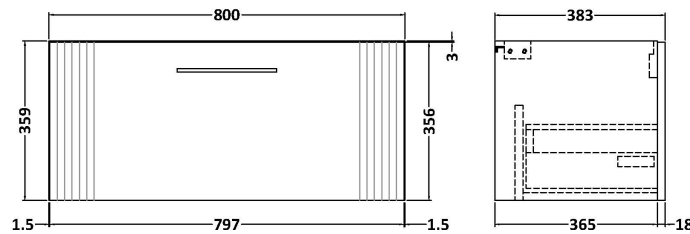

### Product Dimensions

Height (mm):	359
Width (mm):	800
Depth (mm):	383
Nett Weight (kg):	17.5

### Packaging Dimensions

Height (mm):	380
Width (mm):	820
Depth (mm):	405
Gross Weight (kg):	18

### Product Dimensions

Height (mm):	180
Width (mm):	810
Depth (mm):	390
Nett Weight (kg):	15

### Packaging Dimensions

Height (mm):	210
Width (mm):	410
Depth (mm):	830
Gross Weight (kg):	15