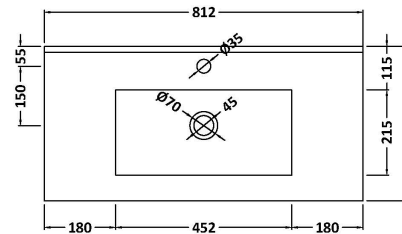

### Product Dimensions

Height (mm):	359
Width (mm):	800
Depth (mm):	383
Nett Weight (kg):	17.5

### Packaging Dimensions

Height (mm):	380
Width (mm):	820
Depth (mm):	405
Gross Weight (kg):	18

### Outer Box Dimensions (If Applicable)

Height (mm):	
Width (mm):	
Depth (mm):	
Gross Weight (kg):	
Barcode:	5056462655536

### Product Dimensions

Height (mm):	170
Width (mm):	800
Depth (mm):	390
Nett Weight (kg):	16.9