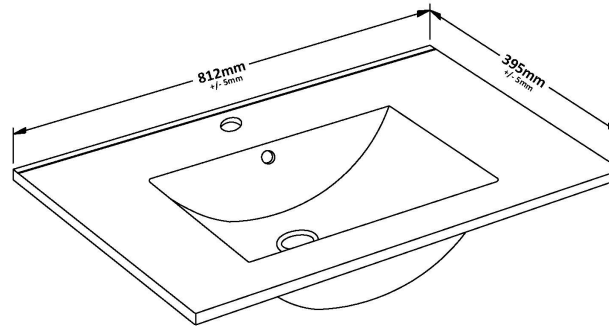

### Product Dimensions

Height (mm):	359
Width (mm):	800
Depth (mm):	383
Nett Weight (kg):	17.5

### Packaging Dimensions

Height (mm):	380
Width (mm):	820
Depth (mm):	405
Gross Weight (kg):	18

### Outer Box Dimensions (If Applicable)

Height (mm):	
Width (mm):	
Depth (mm):	
Gross Weight (kg):	
Barcode:	5056462655536

### Product Dimensions

Height (mm):	170
Width (mm):	800
Depth (mm):	390
Nett Weight (kg):	16.9