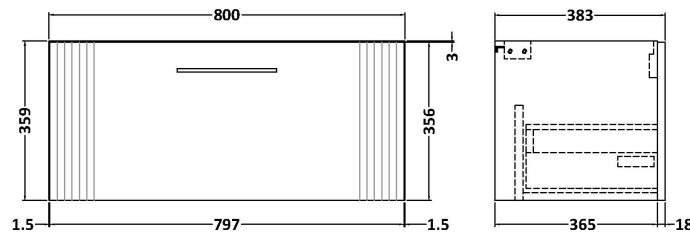

### Product Dimensions

Height (mm):	359
Width (mm):	800
Depth (mm):	383
Nett Weight (kg):	17.5

### Packaging Dimensions

Height (mm):	380
Width (mm):	820
Depth (mm):	405
Gross Weight (kg):	18

### Product Dimensions

Height (mm):	170
Width (mm):	800
Depth (mm):	390
Nett Weight (kg):	16.9

### Packaging Dimensions

Height (mm):	400
Width (mm):	820
Depth (mm):	200
Gross Weight (kg):	16.9