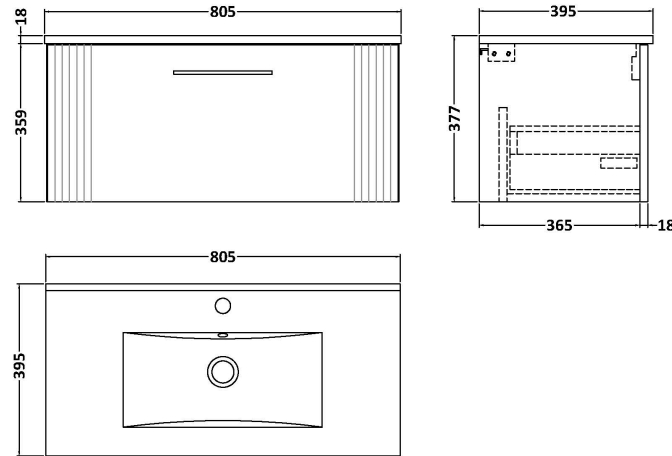

Sales Code: DPF296B

Description: 800 W/H Single Drawer Vanity & Basin 2

Packaging Details

Barcode: 5056462676142