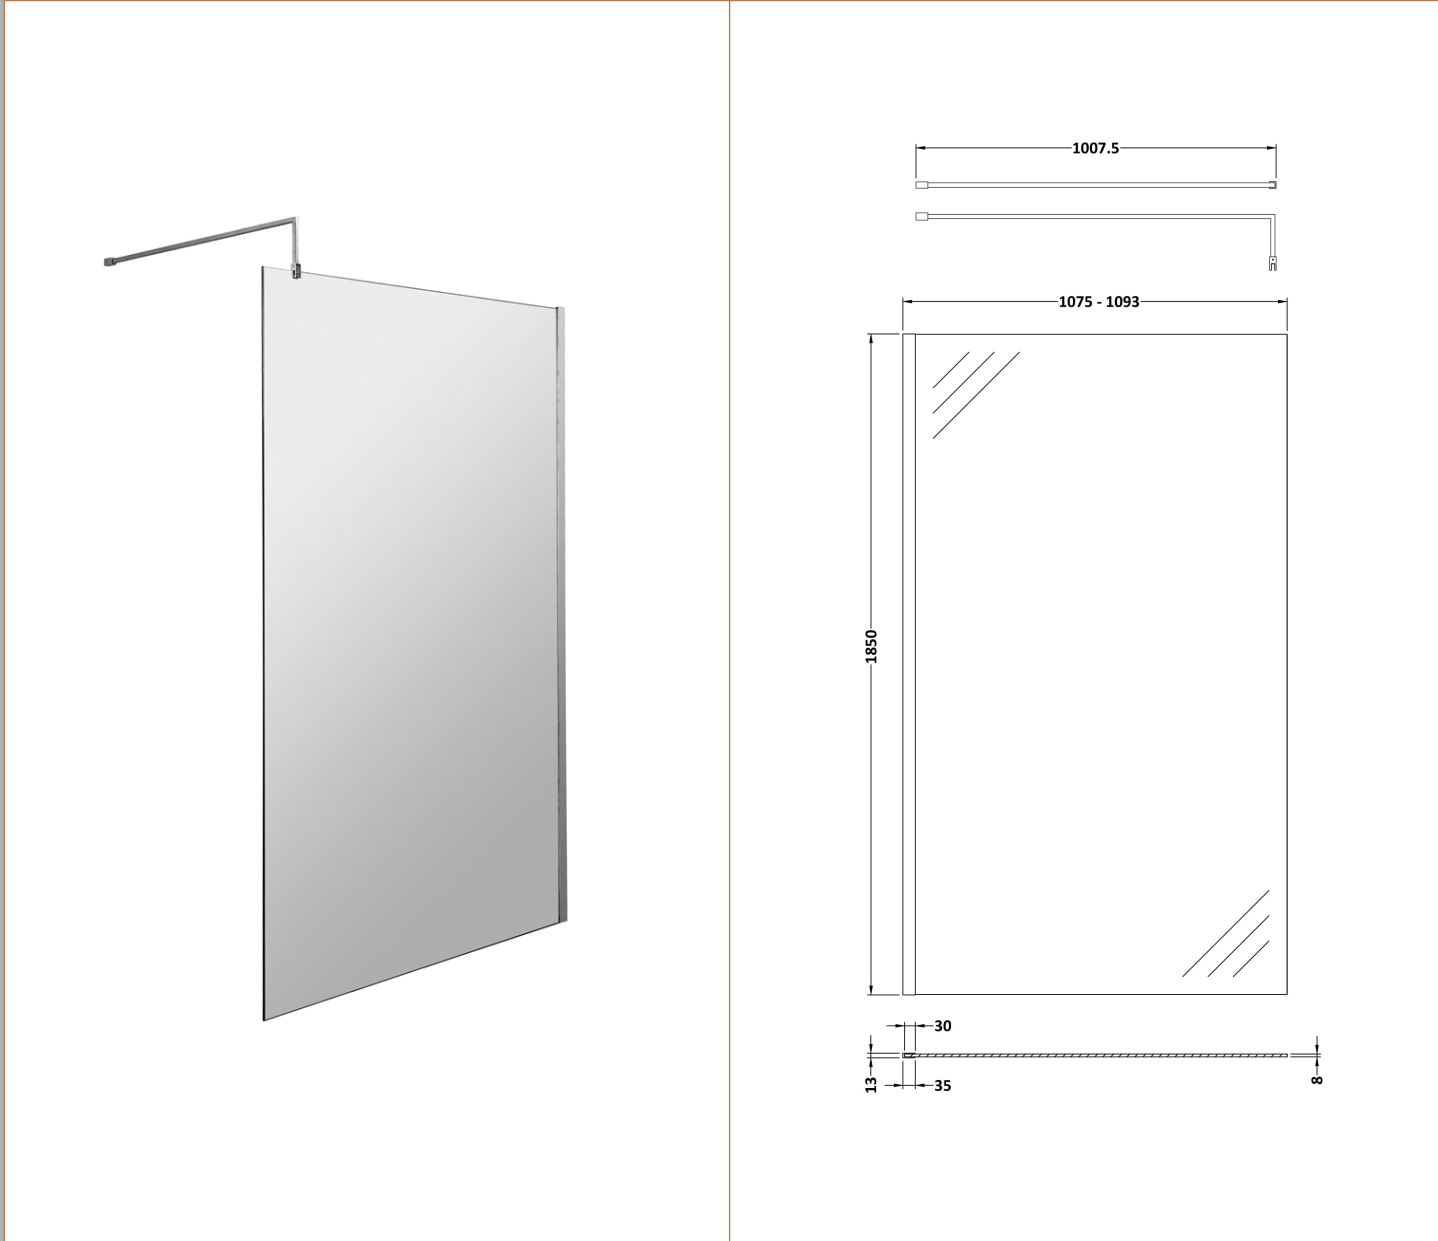

### Packaging Details

Barcode: 5056462645186

Sales Code: WRSC11

Description: Wetroom Screen 1100 X 1850 X 8mm

**Product Dimensions**

Height (mm):	1850
Width (mm):	1100
Depth (mm):	14
Nett Weight (kg):	46

**Packaging Dimensions**

Height (mm):	65
Width (mm):	1150
Length (mm):	1920
Gross Weight (kg):	46

**Packaging Data**

Box Colour:	Brown Cardboard Box - Printed
Box Qty:	1
Label Size:	100 x 50
Label Colour:	Not Applicable
Label Qty:	0

**Outer Box Dimensions (If Applicable)**

Height (mm):	
Width (mm):	
Depth (mm):	
Length (mm):	
Gross Weight (kg):	
Barcode:	5055275831748

**Product Details**

Country of Origin:	China
Fitting Instruction:	No
CE & UKCA:	Yes
Profile Material:	Aluminium
Profile Finish:	Polished Chrome
Adjustments (mm):	1075mm-1093mm
Entry Width (mm):	N/A
Swing In Dim (mm):	N/A
Swing Out Dim (mm):	N/A
Radius (mm):	Not Applicable
Glass Thickness (mm):	8
Easy Fit:	No
Easy Clean:	No
Handle Style:	Not Applicable
Handle Material:	Not Applicable
Enclosure Design:	Frameless
Wheel Type:	Not Applicable
Support Bar Included:	Support Bar Included
Extras:	None

Sales Code: WRSF009

Description: 1850 Wetroom Wall Channel Black

**Product Dimensions**

Height (mm):	1850
Width (mm):	
Depth (mm):	
Nett Weight (kg):	0.6

**Packaging Dimensions**

Height (mm):	60
Width (mm):	185
Length (mm):	1860
Gross Weight (kg):	0.6