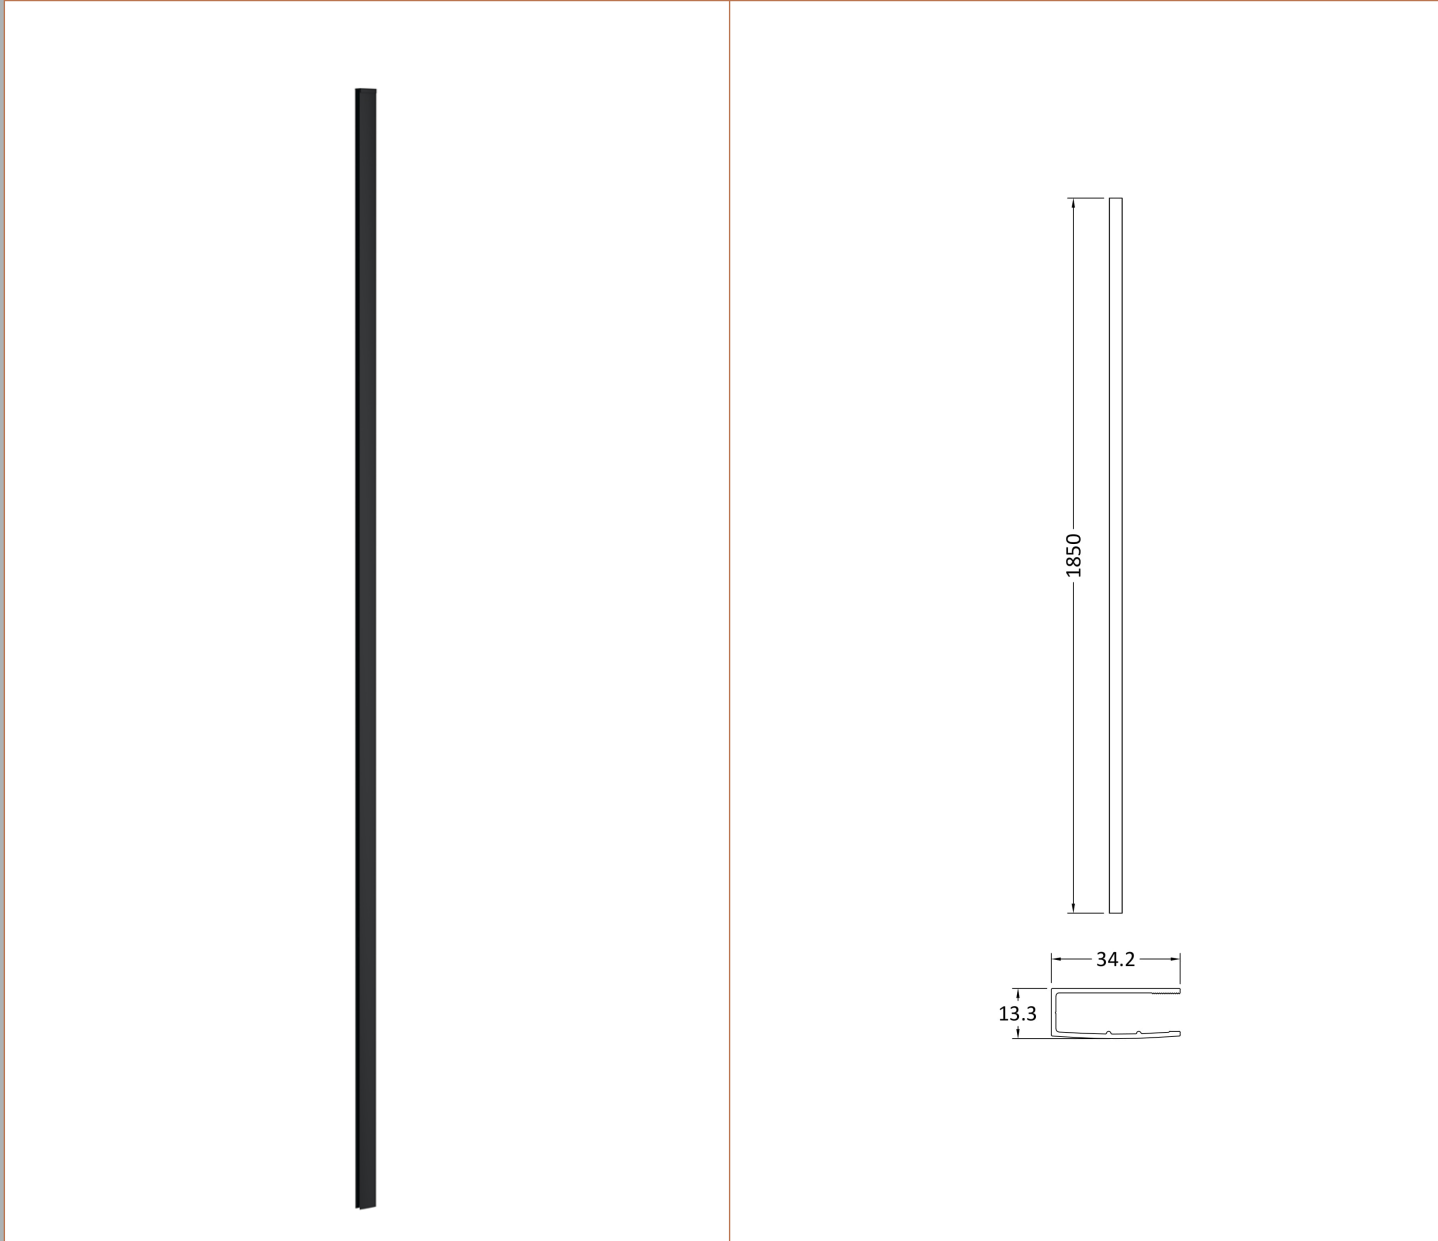

### Packaging Details

Barcode: 5056462645186

Sales Code: WRSC11

Description: Wetroom Screen 1100 X 1850 X 8mm

**Product Dimensions**

Height (mm):	1850
Width (mm):	1100
Depth (mm):	14
Nett Weight (kg):	46

**Packaging Dimensions**

**Outer Box Dimensions (If Applicable)**

Height (mm):	
Width (mm):	
Depth (mm):	
Length (mm):	
Gross Weight (kg):	
Barcode:	5055275831748

**Product Details**

Country of Origin:	China
Fitting Instruction:	No
CE & UKCA:	Yes
Profile Material:	Aluminium
Profile Finish:	Polished Chrome
Adjustments (mm):	1075mm-1093mm
Entry Width (mm):	N/A
Swing In Dim (mm):	N/A
Swing Out Dim (mm):	N/A
Radius (mm):	Not Applicable
Glass Thickness (mm):	8
Easy Fit:	No
Easy Clean:	No
Handle Style:	Not Applicable
Handle Material:	Not Applicable
Enclosure Design:	Frameless
Wheel Type:	Not Applicable
Support Bar Included:	Support Bar Included
Extras:	None

Sales Code: WRSF009

Description: 1850 Wetroom Wall Channel Black

**Product Dimensions**

Height (mm):	1850
Width (mm):	
Depth (mm):	
Nett Weight (kg):	0.6

**Packaging Dimensions**

Height (mm):	60
Width (mm):	185
Length (mm):	1860
Gross Weight (kg):	0.6

Sales Code: WRSF009U

Description: 1850 Decorative Profile Undrilled Black

**Product Dimensions**

Height (mm):	1850
Width (mm):	34
Depth (mm):	13
Nett Weight (kg):	0.6

**Packaging Dimensions**

Height (mm):	60
Width (mm):	185
Length (mm):	1860
Gross Weight (kg):	0.6