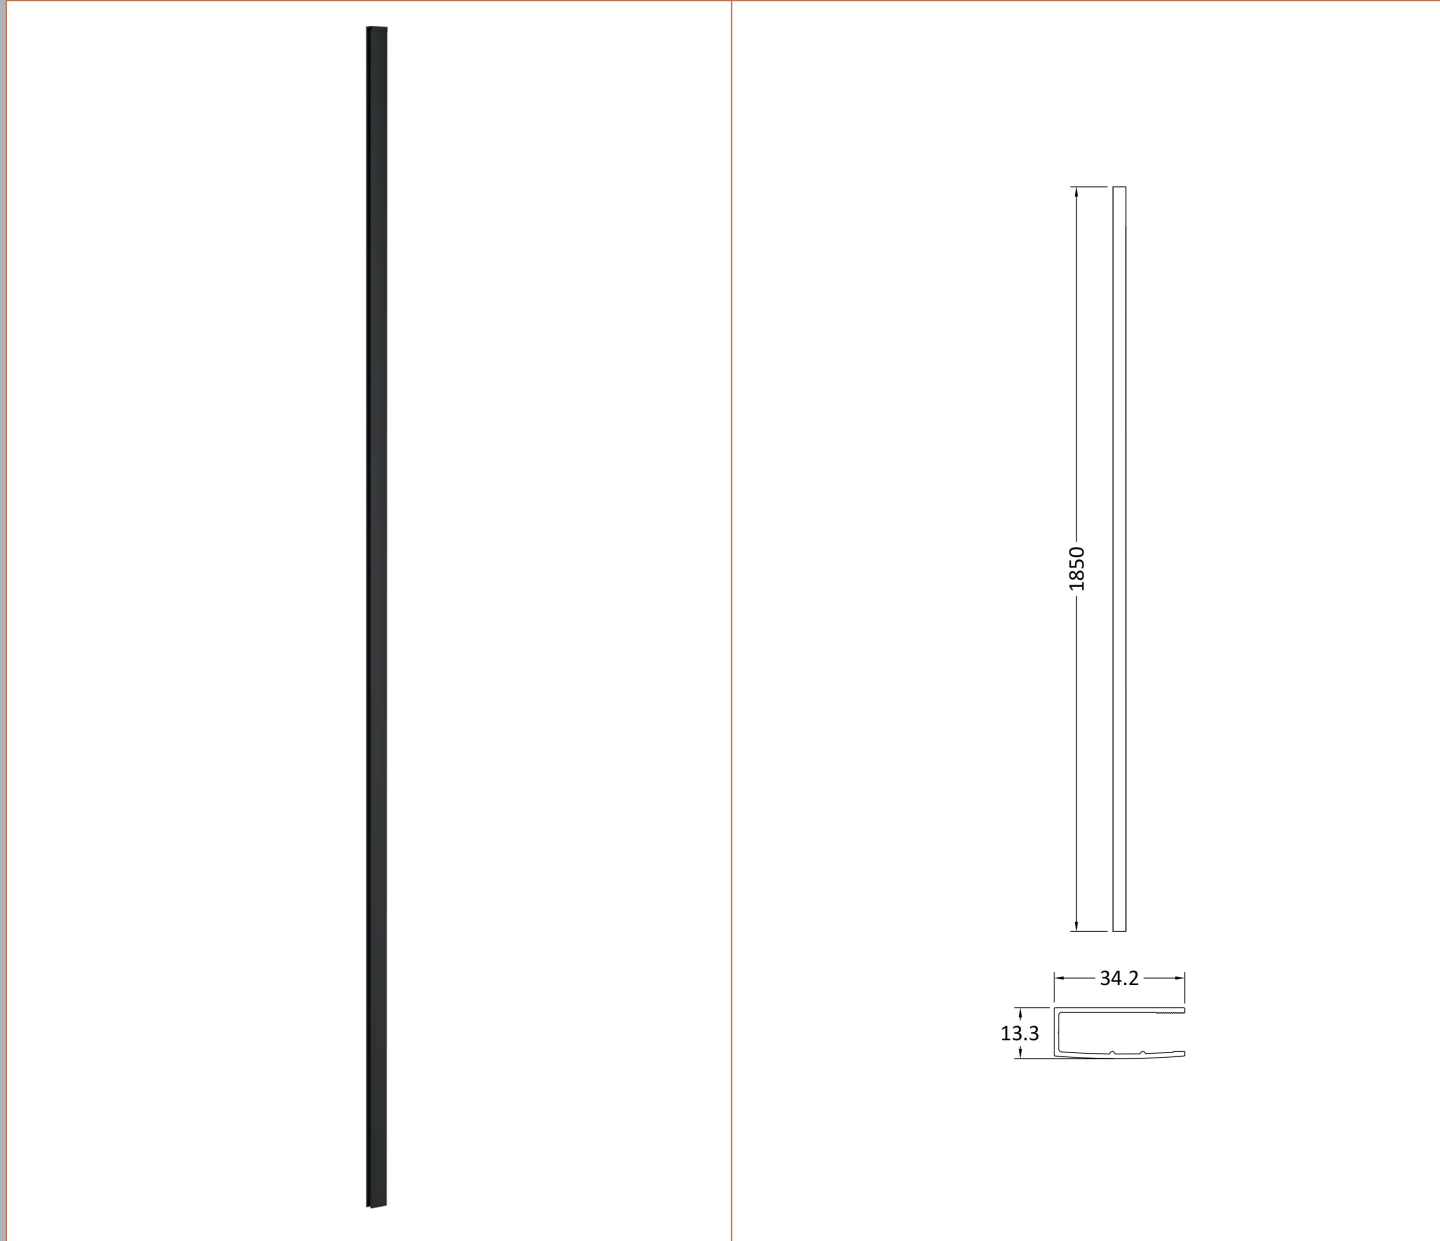

**Outer Box Dimensions (If Applicable)**

Height (mm):	
Width (mm):	
Depth (mm):	
Length (mm):	
Gross Weight (kg):	
Barcode:	5055275831748

**Product Details**

Country of Origin:	China
Fitting Instruction:	No
CE & UKCA:	Yes
Profile Material:	Aluminium
Profile Finish:	Polished Chrome
Adjustments (mm):	1075mm-1093mm
Entry Width (mm):	N/A
Swing In Dim (mm):	N/A
Swing Out Dim (mm):	N/A
Radius (mm):	Not Applicable
Glass Thickness (mm):	8
Easy Fit:	No
Easy Clean:	No
Handle Style:	Not Applicable
Handle Material:	Not Applicable
Enclosure Design:	Frameless
Wheel Type:	Not Applicable
Support Bar Included:	Support Bar Included
Extras:	None

**Packaging Data**

Box Colour:	Brown Cardboard Box - Printed
Box Qty:	1
Label Size:	100 x 50
Label Colour:	White Label
Label Qty:	1

**Outer Box Dimensions (If Applicable)**

Height (mm):	
Width (mm):	
Depth (mm):	
Length (mm):	
Gross Weight (kg):	
Barcode:	5056211897224

**Product Details**

Country of Origin:	China
Fitting Instruction:	No
CE & UKCA:	N/A
Profile Material:	Aluminium
Profile Finish:	Matt Black
Adjustments (mm):	18mm
Entry Width (mm):	N/A
Swing In Dim (mm):	N/A
Swing Out Dim (mm):	N/A
Radius (mm):	Not Applicable
Glass Thickness (mm):	
Easy Fit:	Not Applicable
Easy Clean:	Not Applicable
Handle Style:	Not Applicable
Handle Material:	Not Applicable
Enclosure Design:	Not Applicable
Wheel Type:	Not Applicable
Support Bar Included:	Support Bar Not Included
Extras:	None

Sales Code: WRSF009U

Description: 1850 Decorative Profile Undrilled Black

**Product Dimensions**

Height (mm):	1850
Width (mm):	34
Depth (mm):	13
Nett Weight (kg):	0.6

**Packaging Dimensions**

Height (mm):	60
Width (mm):	185
Length (mm):	1860
Gross Weight (kg):	0.6