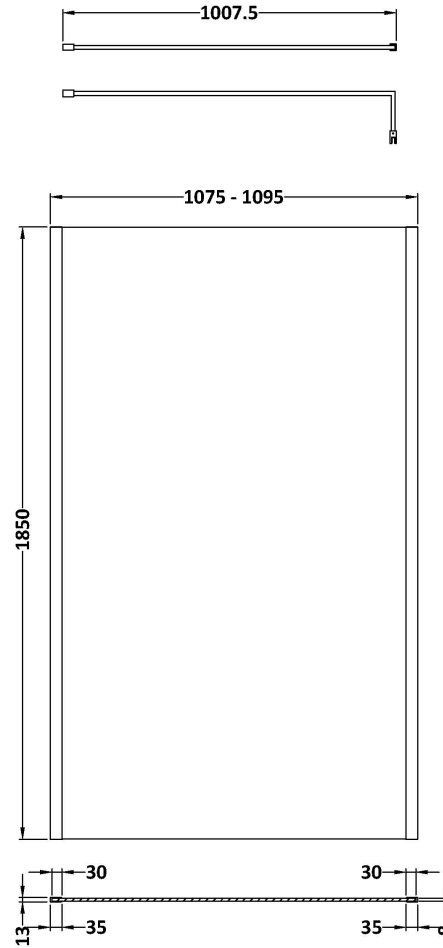

### Packaging Details

Barcode: 5056462645186

Sales Code: WRSC11

Description: Wetroom Screen 1100 X 1850 X 8mm

**Product Dimensions**

Height (mm):	1850
Width (mm):	1100
Depth (mm):	14
Nett Weight (kg):	46

**Packaging Dimensions**

Height (mm):	65
Width (mm):	1150
Length (mm):	1920
Gross Weight (kg):	46

**Packaging Data**

Box Colour:	Brown Cardboard Box - Printed
Box Qty:	1
Label Size:	100 x 50
Label Colour:	Not Applicable
Label Qty:	0

**Outer Box Dimensions (If Applicable)**

Height (mm):	
Width (mm):	
Depth (mm):	
Length (mm):	
Gross Weight (kg):	
Barcode:	5055275831748

**Product Details**

Country of Origin:	China
Fitting Instruction:	No
CE & UKCA:	Yes
Profile Material:	Aluminium
Profile Finish:	Polished Chrome
Adjustments (mm):	1075mm-1093mm
Entry Width (mm):	N/A
Swing In Dim (mm):	N/A
Swing Out Dim (mm):	N/A
Radius (mm):	Not Applicable
Glass Thickness (mm):	8
Easy Fit:	No
Easy Clean:	No
Handle Style:	Not Applicable
Handle Material:	Not Applicable
Enclosure Design:	Frameless
Wheel Type:	Not Applicable
Support Bar Included:	Support Bar Included
Extras:	None

### Product Dimensions

Height (mm):	15
Width (mm):	150
Depth (mm):	1000
Nett Weight (kg):	0.67