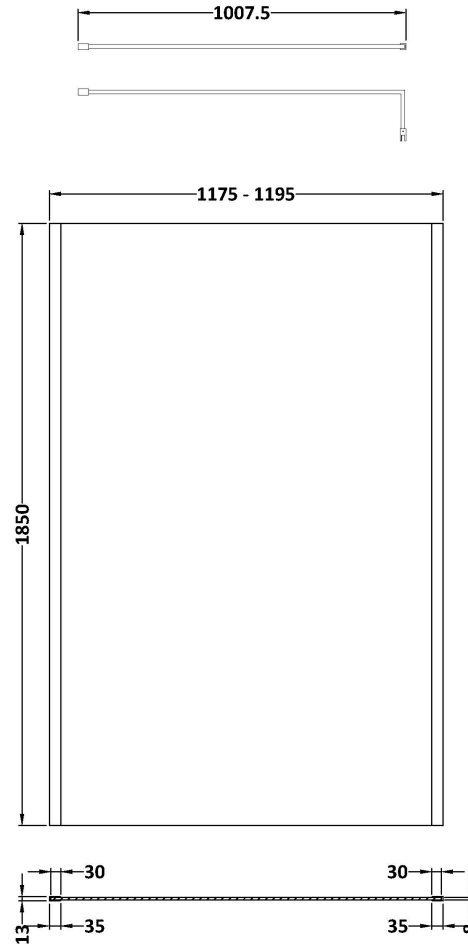

Sales Code: WRSCOBP12

Description: 1200 Wetroom Screen Outer Frame 1850X8mm

Packaging Details

Barcode: 5056462645193

Sales Code: WRSC12

Description: Wetroom Screen 1200 X 1850 X 8mm

Product Dimensions

Height (mm):	1850
Width (mm):	1200
Depth (mm):	14
Nett Weight (kg):	50.5

Packaging Dimensions

Height (mm):	65
Width (mm):	1250
Length (mm):	1920
Gross Weight (kg):	50.5

Packaging Data

Box Colour:	Brown Cardboard Box - Printed
Box Qty:	1
Label Size:	100 x 50
Label Colour:	Not Applicable
Label Qty:	0

Outer Box Dimensions (If Applicable)

Height (mm):	
Width (mm):	
Depth (mm):	
Length (mm):	
Gross Weight (kg):	
Barcode:	5055275819050

Product Details

Country of Origin:	China
Fitting Instruction:	No
CE & UKCA:	Yes
Profile Material:	Aluminium
Profile Finish:	Polished Chrome
Adjustments (mm):	1175mm - 1193mm
Entry Width (mm):	N/A
Swing In Dim (mm):	N/A
Swing Out Dim (mm):	N/A
Radius (mm):	Not Applicable
Glass Thickness (mm):	8
Easy Fit:	No
Easy Clean:	No
Handle Style:	Not Applicable
Handle Material:	Not Applicable
Enclosure Design:	Frameless
Wheel Type:	Not Applicable
Support Bar Included:	Support Bar Included
Extras:	None

Sales Code: WRSF009

Description: 1850 Wetroom Wall Channel Black

Product Dimensions

Height (mm):	1850
Width (mm):	
Depth (mm):	
Nett Weight (kg):	0.6

Packaging Dimensions

Height (mm):	60
Width (mm):	185
Length (mm):	1860
Gross Weight (kg):	0.6