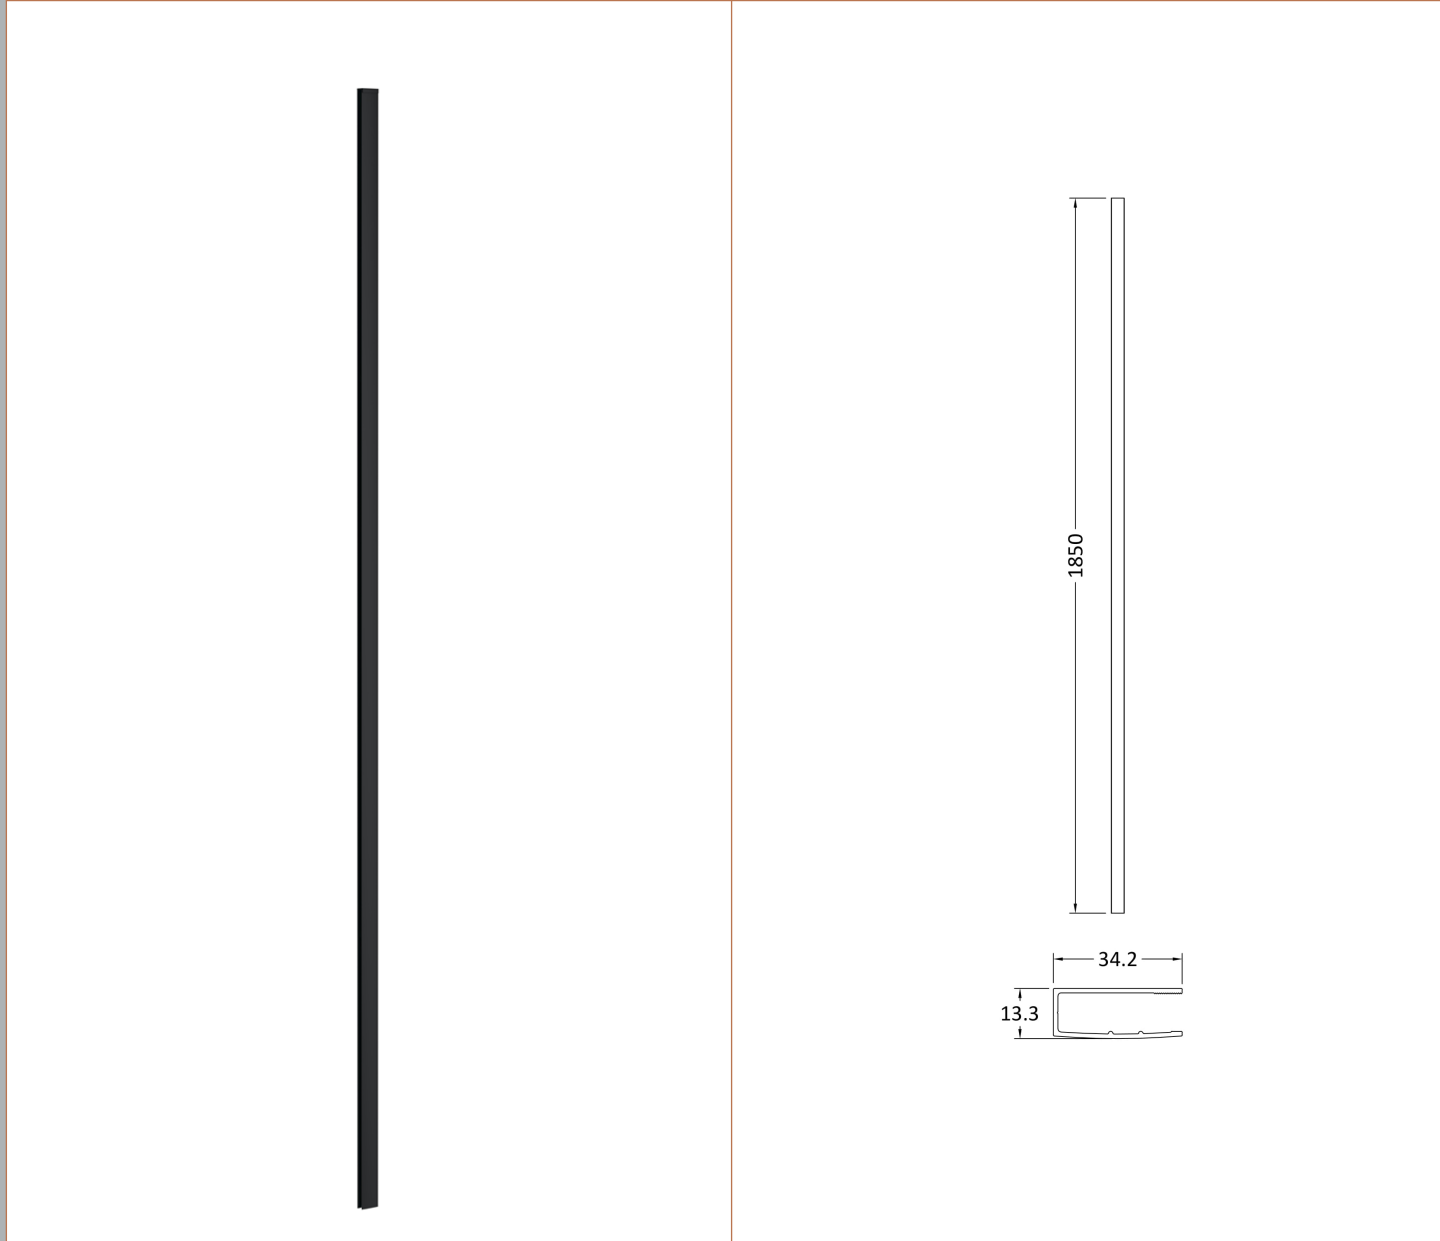

Packaging Dimensions

Height (mm):	65
Width (mm):	1250
Length (mm):	1920
Gross Weight (kg):	50.5

Packaging Data

Box Colour:	Brown Cardboard Box - Printed
Box Qty:	1
Label Size:	100 x 50
Label Colour:	Not Applicable
Label Qty:	0

Outer Box Dimensions (If Applicable)

Height (mm):	
Width (mm):	
Depth (mm):	
Length (mm):	
Gross Weight (kg):	
Barcode:	5055275819050

Product Details

Country of Origin:	China
Fitting Instruction:	No
CE & UKCA:	Yes
Profile Material:	Aluminium
Profile Finish:	Polished Chrome
Adjustments (mm):	1175mm - 1193mm
Entry Width (mm):	N/A
Swing In Dim (mm):	N/A
Swing Out Dim (mm):	N/A
Radius (mm):	Not Applicable
Glass Thickness (mm):	8
Easy Fit:	No
Easy Clean:	No
Handle Style:	Not Applicable
Handle Material:	Not Applicable
Enclosure Design:	Frameless
Wheel Type:	Not Applicable
Support Bar Included:	Support Bar Included
Extras:	None

Sales Code: WRSF009

Description: 1850 Wetroom Wall Channel Black

Product Dimensions

Height (mm):	1850
Width (mm):	
Depth (mm):	
Nett Weight (kg):	0.6

Packaging Dimensions

Height (mm):	60
Width (mm):	185
Length (mm):	1860
Gross Weight (kg):	0.6

Sales Code: WRSF009U

Description: 1850 Decorative Profile Undrilled Black

Product Dimensions

Height (mm):	1850
Width (mm):	34
Depth (mm):	13
Nett Weight (kg):	0.6

Packaging Dimensions

Height (mm):	60
Width (mm):	185
Length (mm):	1860
Gross Weight (kg):	0.6