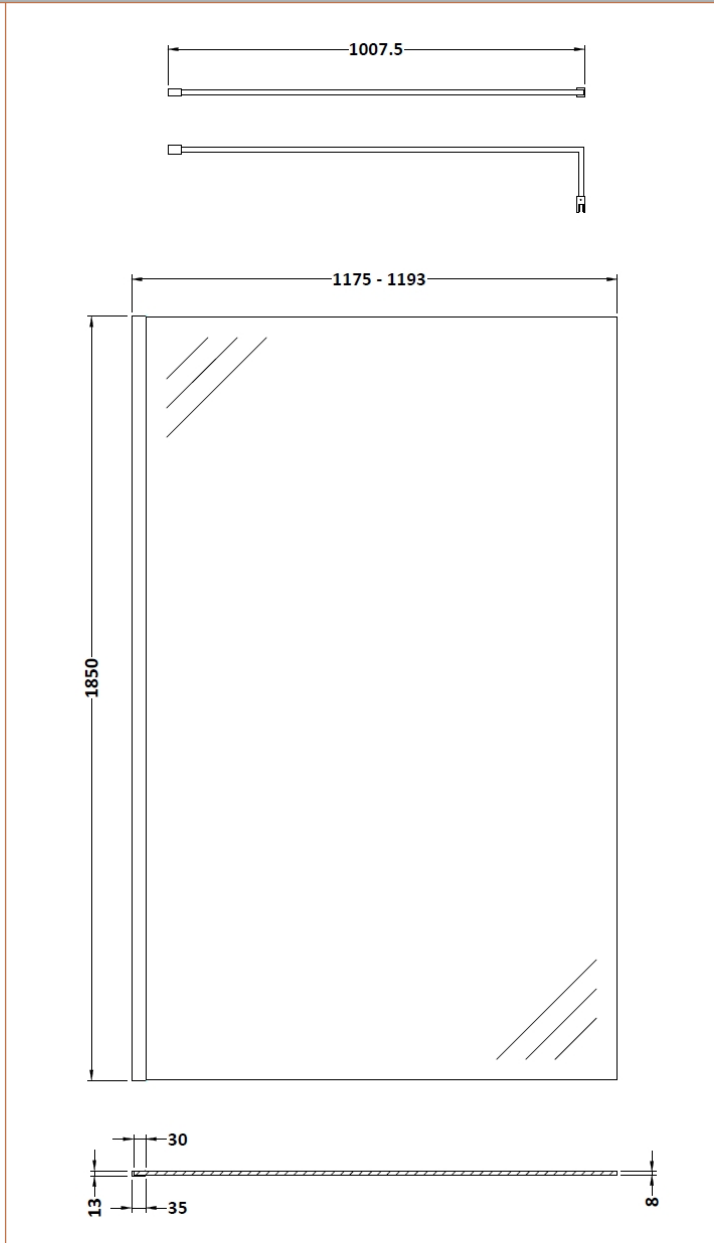

Sales Code: WRSCOBP12

Description: 1200 Wetroom Screen Outer Frame 1850X8mm

Packaging Details

Barcode: 5056462645193

Sales Code: WRSC12

Description: Wetroom Screen 1200 X 1850 X 8mm

Product Dimensions

Height (mm):	1850
Width (mm):	1200
Depth (mm):	14
Nett Weight (kg):	50.5

Packaging Dimensions

Height (mm):	65
Width (mm):	1250
Length (mm):	1920
Gross Weight (kg):	50.5

Packaging Data

Box Colour:	Brown Cardboard Box - Printed
Box Qty:	1
Label Size:	100 x 50
Label Colour:	Not Applicable
Label Qty:	0

Outer Box Dimensions (If Applicable)

Height (mm):	
Width (mm):	
Depth (mm):	
Length (mm):	
Gross Weight (kg):	
Barcode:	5055275819050

Product Details

Country of Origin:	China
Fitting Instruction:	No
CE & UKCA:	Yes
Profile Material:	Aluminium
Profile Finish:	Polished Chrome
Adjustments (mm):	1175mm - 1193mm
Entry Width (mm):	N/A
Swing In Dim (mm):	N/A
Swing Out Dim (mm):	N/A
Radius (mm):	Not Applicable
Glass Thickness (mm):	8
Easy Fit:	No
Easy Clean:	No
Handle Style:	Not Applicable
Handle Material:	Not Applicable
Enclosure Design:	Frameless
Wheel Type:	Not Applicable
Support Bar Included:	Support Bar Included
Extras:	None

Sales Code: WRSF009U

Description: 1850 Decorative Profile Undrilled Black

Product Dimensions

Height (mm):	1850
Width (mm):	34
Depth (mm):	13
Nett Weight (kg):	0.6

Packaging Dimensions

Height (mm):	60
Width (mm):	185
Length (mm):	1860
Gross Weight (kg):	0.6