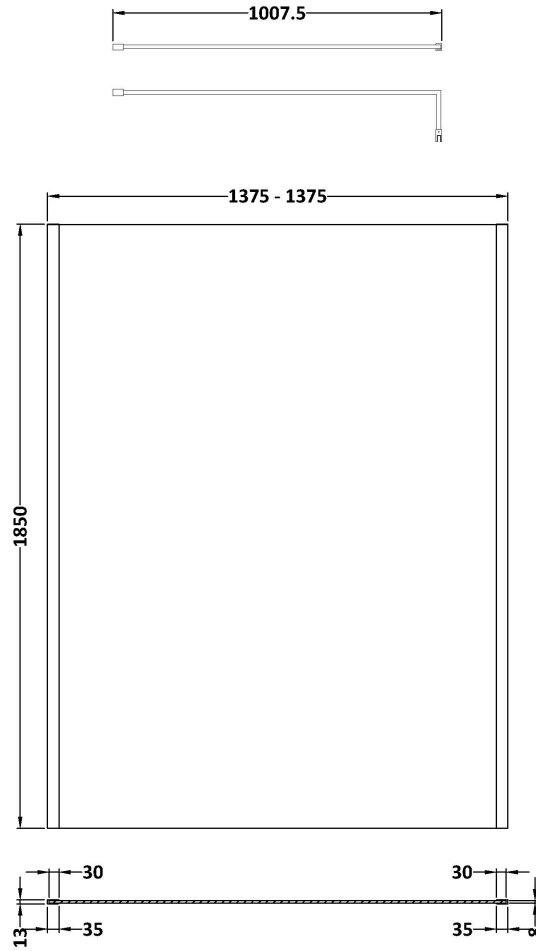

### Packaging Details

Barcode: 5056462645209

Sales Code: WRSC14

Description: Wetroom Screen 1400 X 1850 X 8mm

**Product Dimensions**

Height (mm):	1850
Width (mm):	1400
Depth (mm):	14
Nett Weight (kg):	59.5

**Packaging Dimensions**

Height (mm):	65
Width (mm):	1450
Length (mm):	1920
Gross Weight (kg):	59.5

**Packaging Data**

Box Colour:	Brown Cardboard Box - Printed
Box Qty:	1
Label Size:	100 x 50
Label Colour:	Not Applicable
Label Qty:	0

**Outer Box Dimensions (If Applicable)**

Height (mm):	
Width (mm):	
Depth (mm):	
Length (mm):	
Gross Weight (kg):	
Barcode:	5055275819067

**Product Details**

Country of Origin:	China
Fitting Instruction:	No
CE & UKCA:	Yes
Profile Material:	Aluminium
Profile Finish:	Polished Chrome
Adjustments (mm):	1375mm - 1393mm
Entry Width (mm):	N/A
Swing In Dim (mm):	N/A
Swing Out Dim (mm):	N/A
Radius (mm):	Not Applicable
Glass Thickness (mm):	8
Easy Fit:	No
Easy Clean:	No
Handle Style:	Not Applicable
Handle Material:	Not Applicable
Enclosure Design:	Frameless
Wheel Type:	Not Applicable
Support Bar Included:	Support Bar Included
Extras:	None

### Product Dimensions

Height (mm):	15
Width (mm):	150
Depth (mm):	1000
Nett Weight (kg):	0.67