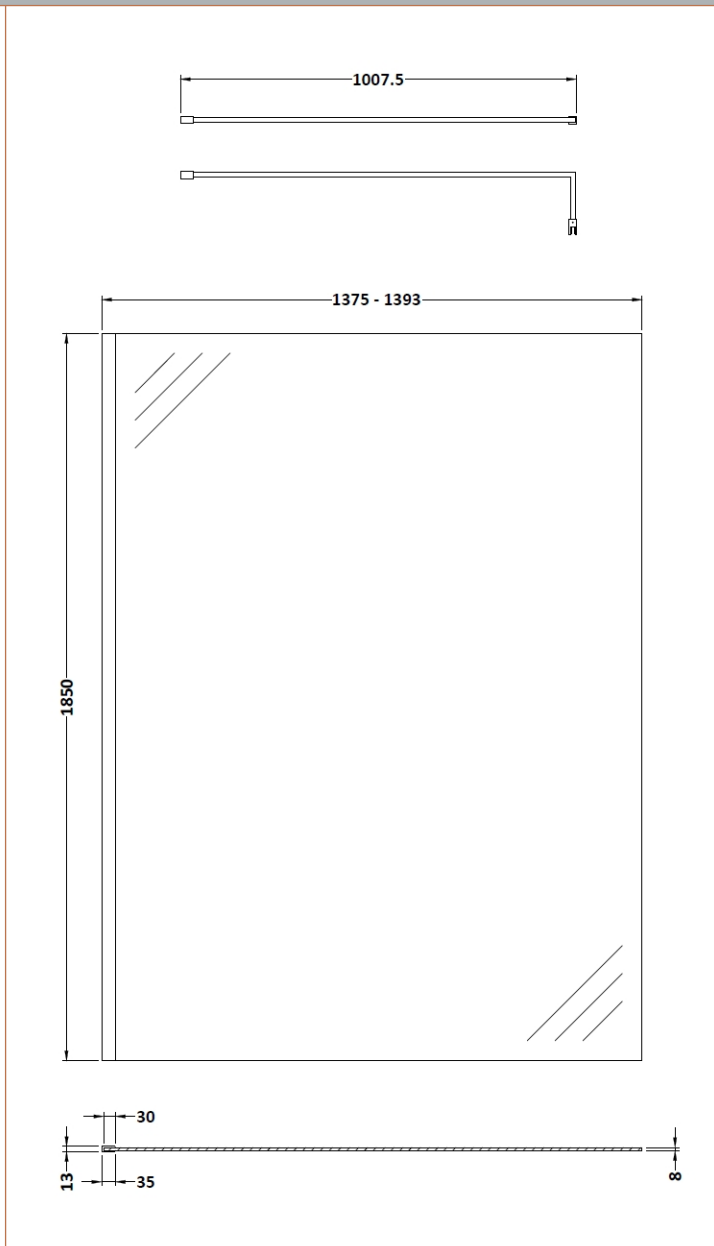

### Packaging Details

Barcode: 5056462645209

Sales Code: WRSC14

Description: Wetroom Screen 1400 X 1850 X 8mm

**Product Dimensions**

Height (mm):	1850
Width (mm):	1400
Depth (mm):	14
Nett Weight (kg):	59.5

**Packaging Dimensions**

Height (mm):	65
Width (mm):	1450
Length (mm):	1920
Gross Weight (kg):	59.5

**Packaging Data**

Box Colour:	Brown Cardboard Box - Printed
Box Qty:	1
Label Size:	100 x 50
Label Colour:	Not Applicable
Label Qty:	0

**Outer Box Dimensions (If Applicable)**

Height (mm):	
Width (mm):	
Depth (mm):	
Length (mm):	
Gross Weight (kg):	
Barcode:	5055275819067

**Product Details**

Country of Origin:	China
Fitting Instruction:	No
CE & UKCA:	Yes
Profile Material:	Aluminium
Profile Finish:	Polished Chrome
Adjustments (mm):	1375mm - 1393mm
Entry Width (mm):	N/A
Swing In Dim (mm):	N/A
Swing Out Dim (mm):	N/A
Radius (mm):	Not Applicable
Glass Thickness (mm):	8
Easy Fit:	No
Easy Clean:	No
Handle Style:	Not Applicable
Handle Material:	Not Applicable
Enclosure Design:	Frameless
Wheel Type:	Not Applicable
Support Bar Included:	Support Bar Included
Extras:	None

Sales Code: WRSF009U

Description: 1850 Decorative Profile Undrilled Black

**Product Dimensions**

Height (mm):	1850
Width (mm):	34
Depth (mm):	13
Nett Weight (kg):	0.6

**Packaging Dimensions**

Height (mm):	60
Width (mm):	185
Length (mm):	1860
Gross Weight (kg):	0.6