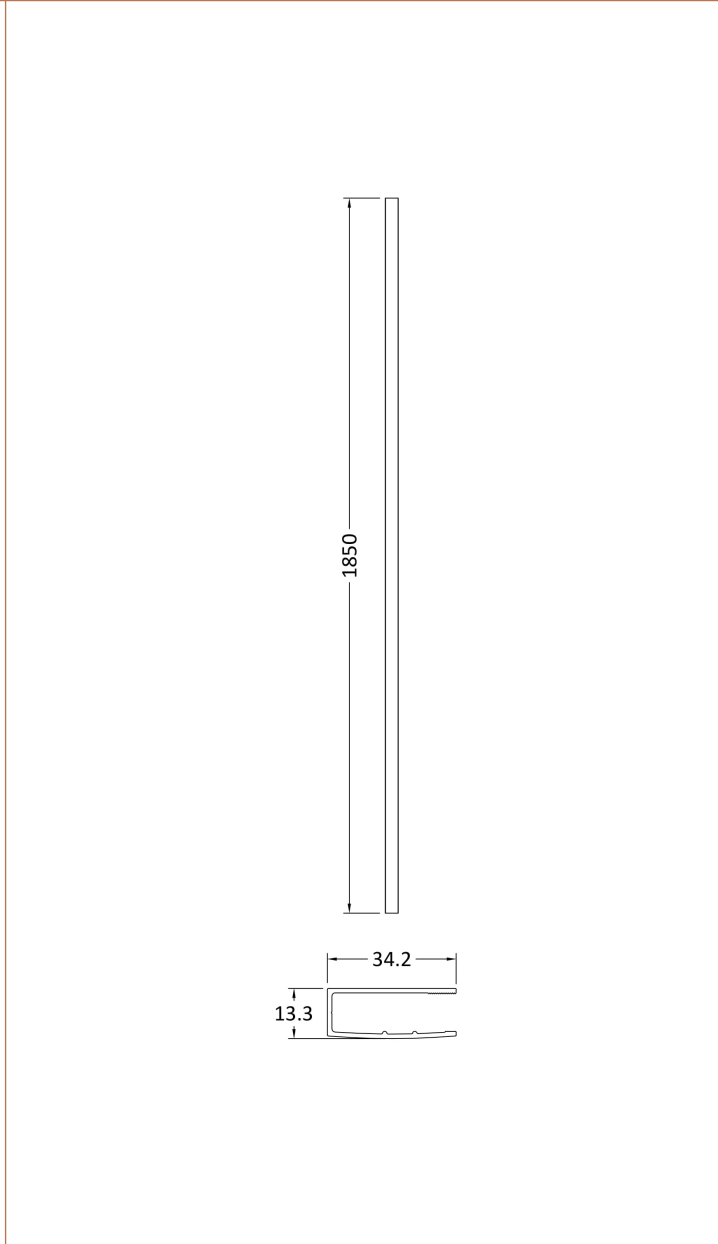

**Packaging Dimensions**

Height (mm):	65
Width (mm):	1450
Length (mm):	1920
Gross Weight (kg):	59.5

**Packaging Data**

Box Colour:	Brown Cardboard Box - Printed
Box Qty:	1
Label Size:	100 x 50
Label Colour:	Not Applicable
Label Qty:	0

**Outer Box Dimensions (If Applicable)**

Height (mm):	
Width (mm):	
Depth (mm):	
Length (mm):	
Gross Weight (kg):	
Barcode:	5055275819067

**Product Details**

Country of Origin:	China
Fitting Instruction:	No
CE & UKCA:	Yes
Profile Material:	Aluminium
Profile Finish:	Polished Chrome
Adjustments (mm):	1375mm - 1393mm
Entry Width (mm):	N/A
Swing In Dim (mm):	N/A
Swing Out Dim (mm):	N/A
Radius (mm):	Not Applicable
Glass Thickness (mm):	8
Easy Fit:	No
Easy Clean:	No
Handle Style:	Not Applicable
Handle Material:	Not Applicable
Enclosure Design:	Frameless
Wheel Type:	Not Applicable
Support Bar Included:	Support Bar Included
Extras:	None

Sales Code: WRSF009

Description: 1850 Wetroom Wall Channel Black

**Product Dimensions**

Height (mm):	1850
Width (mm):	
Depth (mm):	
Nett Weight (kg):	0.6

**Packaging Dimensions**

Height (mm):	60
Width (mm):	185
Length (mm):	1860
Gross Weight (kg):	0.6

Sales Code: WRSF009U

Description: 1850 Decorative Profile Undrilled Black

**Product Dimensions**

Height (mm):	1850
Width (mm):	34
Depth (mm):	13
Nett Weight (kg):	0.6

**Packaging Dimensions**

Height (mm):	60
Width (mm):	185
Length (mm):	1860
Gross Weight (kg):	0.6