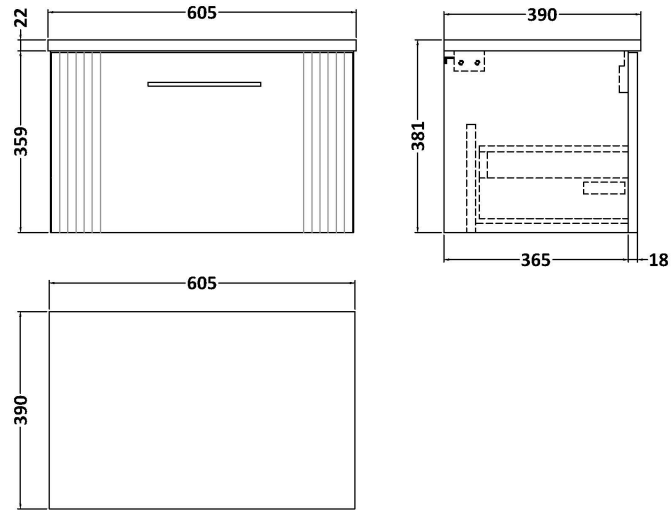

Sales Code: DPF294LSW

Description: 600 W/H Single Drawer Vanity & Laminate

Packaging Details

Barcode: 5056462675473