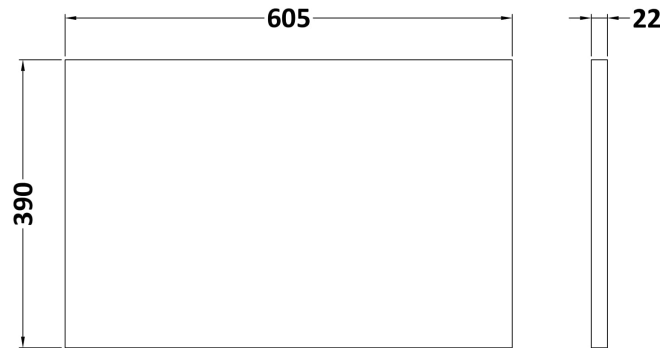

### Product Dimensions

Height (mm):	359
Width (mm):	600
Depth (mm):	383
Nett Weight (kg):	13

### Packaging Dimensions

Height (mm):	380
Width (mm):	620
Depth (mm):	405
Gross Weight (kg):	13.5

### Outer Box Dimensions (If Applicable)

Height (mm):	
Width (mm):	
Depth (mm):	
Gross Weight (kg):	
Barcode:	5056462655451

**Sales Code:** LSW600

**Description:** Laminate Worktop 605X390x22mm

**Product Dimensions**

Height (mm):	22
Width (mm):	605
Depth (mm):	390
Nett Weight (kg):	2

**Packaging Dimensions**

Height (mm):	25
Width (mm):	610
Depth (mm):	455
Gross Weight (kg):	2