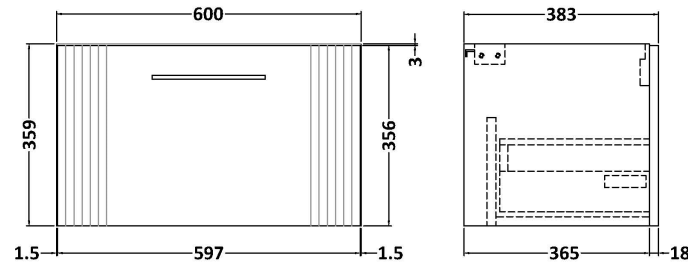

### Product Dimensions

Height (mm):	359
Width (mm):	600
Depth (mm):	383
Nett Weight (kg):	13

### Packaging Dimensions

Height (mm):	380
Width (mm):	620
Depth (mm):	405
Gross Weight (kg):	13.5

### Outer Box Dimensions (If Applicable)

Height (mm):	
Width (mm):	
Depth (mm):	
Gross Weight (kg):	
Barcode:	5056462655451

**Sales Code:** LSW600

**Description:** Laminate Worktop 605X390x22mm

**Product Dimensions**

Height (mm):	22
Width (mm):	605
Depth (mm):	390
Nett Weight (kg):	2

**Packaging Dimensions**

Height (mm):	25
Width (mm):	610
Depth (mm):	455
Gross Weight (kg):	2