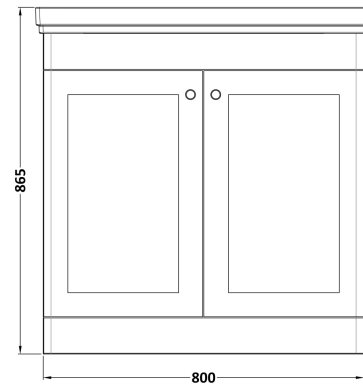

### Packaging Details

Barcode: 5056462685908

Sales Code: CLA126

Description: 800 F/S 2-Door Unit (800X800 X453)

### Product Dimensions

Height (mm):	800
Width (mm):	800
Depth (mm):	453
Nett Weight (kg):	30.5

### Packaging Dimensions

Height (mm):	835
Width (mm):	825
Depth (mm):	480
Gross Weight (kg):	31

### Outer Box Dimensions (If Applicable)

Height (mm):	
Width (mm):	
Depth (mm):	
Gross Weight (kg):	
Barcode:	5056462643182