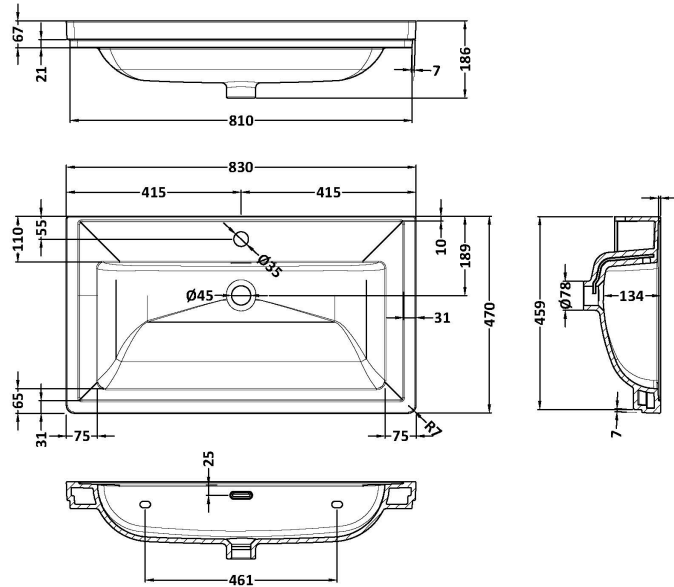

### Product Dimensions

Height (mm):	800
Width (mm):	800
Depth (mm):	453
Nett Weight (kg):	30.5

### Packaging Dimensions

Height (mm):	835
Width (mm):	825
Depth (mm):	480
Gross Weight (kg):	31

### Outer Box Dimensions (If Applicable)

Height (mm):	
Width (mm):	
Depth (mm):	
Gross Weight (kg):	
Barcode:	5056462643182

Sales Code: CBM505

Description: 800 Classic Basin (840X472x185) 1Th

**Product Dimensions**

Height (mm):	0
Width (mm):	0
Depth (mm):	0
Nett Weight (kg):	22.2

**Packaging Dimensions**

Height (mm):	490
Width (mm):	850
Depth (mm):	220
Gross Weight (kg):	22.5