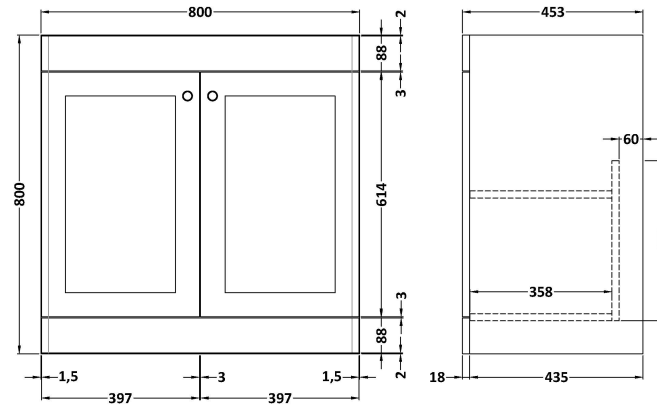

### Product Dimensions

Height (mm):	800
Width (mm):	800
Depth (mm):	453
Nett Weight (kg):	30.5

### Packaging Dimensions

Height (mm):	835
Width (mm):	825
Depth (mm):	480
Gross Weight (kg):	31

### Outer Box Dimensions (If Applicable)

Height (mm):	
Width (mm):	
Depth (mm):	
Gross Weight (kg):	
Barcode:	5056462643182

Sales Code: CBM505

Description: 800 Classic Basin (840X472x185) 1Th

**Product Dimensions**

Height (mm):	0
Width (mm):	0
Depth (mm):	0
Nett Weight (kg):	22.2

**Packaging Dimensions**

Height (mm):	490
Width (mm):	850
Depth (mm):	220
Gross Weight (kg):	22.5