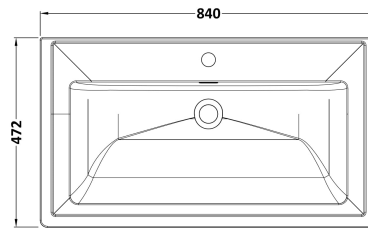

### Packaging Details

Barcode: 5056462685908

Sales Code: CLA126

Description: 800 F/S 2-Door Unit (800X800 X453)

### Product Dimensions

Height (mm):	800
Width (mm):	800
Depth (mm):	453
Nett Weight (kg):	30.5

### Packaging Dimensions

Height (mm):	835
Width (mm):	825
Depth (mm):	480
Gross Weight (kg):	31

### Outer Box Dimensions (If Applicable)

Height (mm):	
Width (mm):	
Depth (mm):	
Gross Weight (kg):	
Barcode:	5056462643182