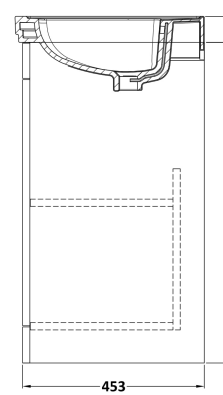

### Packaging Details

Barcode: 5056462685908

Sales Code: CLA126

Description: 800 F/S 2-Door Unit (800X800 X453)

### Product Dimensions

Height (mm):	800
Width (mm):	800
Depth (mm):	453
Nett Weight (kg):	30.5

### Packaging Dimensions

Height (mm):	835
Width (mm):	825
Depth (mm):	480
Gross Weight (kg):	31

### Outer Box Dimensions (If Applicable)

Height (mm):	
Width (mm):	
Depth (mm):	
Gross Weight (kg):	
Barcode:	5056462643182