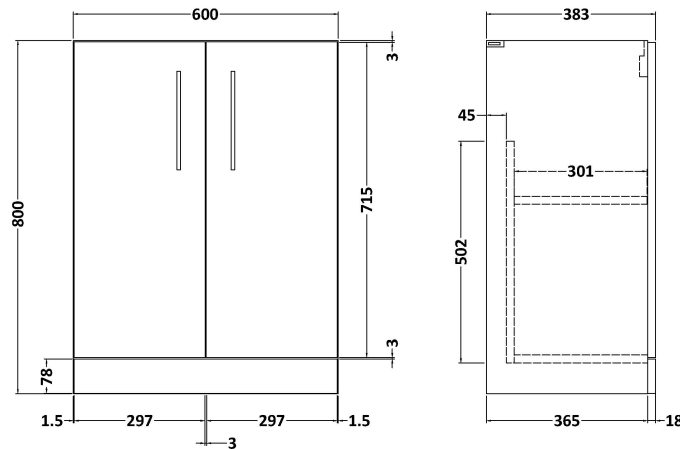

### Product Dimensions

Height (mm):	800
Width (mm):	600
Depth (mm):	383
Nett Weight (kg):	19.5

### Packaging Dimensions

Height (mm):	835
Width (mm):	620
Depth (mm):	375
Gross Weight (kg):	20

### Product Dimensions

Height (mm):	390
Width (mm):	1205
Depth (mm):	157
Nett Weight (kg):	18.12

### Packaging Dimensions

Height (mm):	100
Width (mm):	1205
Depth (mm):	400
Gross Weight (kg):	18.12