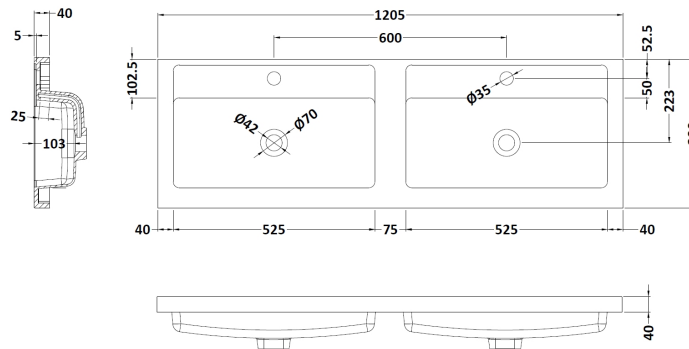

### Product Dimensions

Height (mm):	800
Width (mm):	600
Depth (mm):	383
Nett Weight (kg):	19.5

### Packaging Dimensions

Height (mm):	835
Width (mm):	620
Depth (mm):	375
Gross Weight (kg):	20

### Outer Box Dimensions (If Applicable)

Height (mm):	
Width (mm):	
Depth (mm):	
Gross Weight (kg):	
Barcode:	5056462697406

### Product Dimensions

Height (mm):	390
Width (mm):	1205
Depth (mm):	157
Nett Weight (kg):	18.12