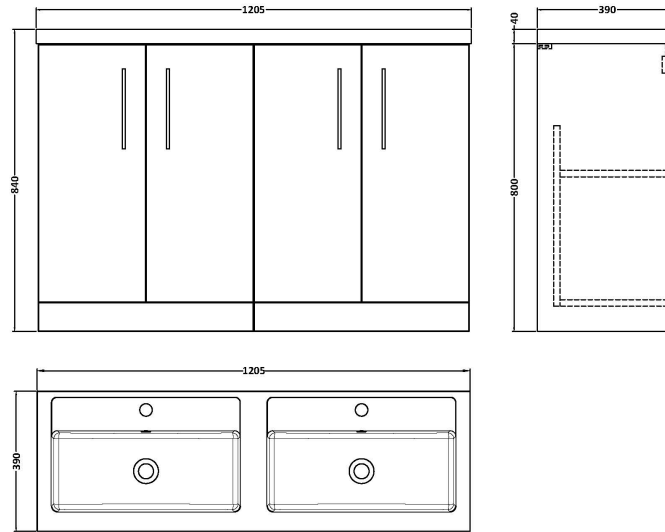

Sales Code: ARN2203C

Description: 1200 Fs 4-Door Vanity & Double Basin

Packaging Details

Barcode: 5056678414989