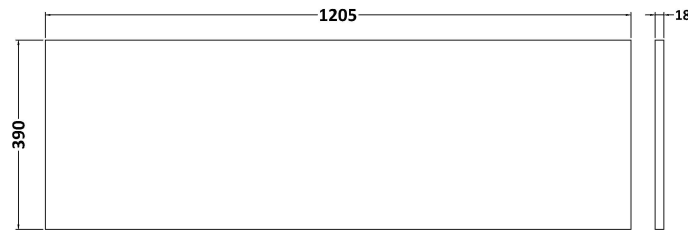

Sales Code: ARN1403W2

Description: 1200 Fs 4-Door Vanity & Worktop

Packaging Details

Barcode: 5056678414200

Sales Code: NVF1403F

Description: 600 Fs 2-Door Unit (365 Deep)

Product Dimensions

Height (mm):	800
Width (mm):	600
Depth (mm):	383
Nett Weight (kg):	19.5

Packaging Dimensions

Height (mm):	835
Width (mm):	620
Depth (mm):	375
Gross Weight (kg):	20

Packaging Data

Box Colour:	Brown Cardboard Box - Printed
Box Qty:	0
Label Size:	0 x 0
Label Colour:	White Label
Label Qty:	0

Sales Code: MWT1420

Description: 1200 Worktop (1205X390x18mm)

Product Dimensions

Height (mm):	18
Width (mm):	1205
Depth (mm):	390
Nett Weight (kg):	5

Packaging Dimensions

Height (mm):	25
Width (mm):	1225
Depth (mm):	410
Gross Weight (kg):	5

Packaging Data

Box Colour:	Brown Cardboard Box - Printed
Box Qty:	0
Label Size:	0 x 0
Label Colour:	Not Applicable
Label Qty:	0

Outer Box Dimensions (If Applicable)

Height (mm):	
Width (mm):	
Depth (mm):	
Gross Weight (kg):	
Barcode:	5056462661308