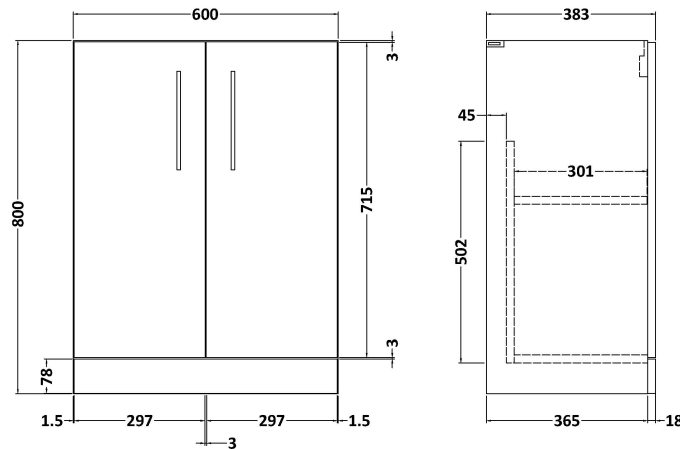

Sales Code: ARN1403W2

Description: 1200 Fs 4-Door Vanity & Worktop

Packaging Details

Barcode: 5056678414200

Sales Code: NVF1403F

Description: 600 Fs 2-Door Unit (365 Deep)

Product Dimensions

Height (mm):	800
Width (mm):	600
Depth (mm):	383
Nett Weight (kg):	19.5

Packaging Dimensions

Height (mm):	835
Width (mm):	620
Depth (mm):	375
Gross Weight (kg):	20

Packaging Data

Box Colour:	Brown Cardboard Box - Printed
Box Qty:	0
Label Size:	0 x 0
Label Colour:	White Label
Label Qty:	0

Outer Box Dimensions (If Applicable)

Height (mm):	
Width (mm):	
Depth (mm):	
Gross Weight (kg):	
Barcode:	5056678402610

Product Details

Country of Origin:	China
Fitting Instruction:	Yes
CE & UKCA:	N/A
FSC Certified Materials:	Yes
Colour:	Satin Anthracite
Construction Method:	Cam & Wood Dowel
Construction Type:	Rigid
Cabinet Finish:	MFC Painted Matt
Fascia Finish:	Mdf Painted Matt
Cabinet Thickness (mm):	16
Fascia Thickness (mm):	18
Drawer Included:	No
Drawer Type:	Not Applicable
No of Shelves:	1
Hinge Type:	95 Degree Soft Close
Hinge Included:	Yes, Supplied
Adjustable Legs:	No, Not Required
Fixings Included:	Yes
Handle Style:	Contemporary
Waste Shroud:	No
Handle Included:	Yes, Supplied
Handle Type:	D-Shape

Sales Code: MWT1420

Description: 1200 Worktop (1205X390x18mm)

Product Dimensions

Height (mm):	18
Width (mm):	1205
Depth (mm):	390
Nett Weight (kg):	5

Packaging Dimensions

Height (mm):	25
Width (mm):	1225
Depth (mm):	410
Gross Weight (kg):	5