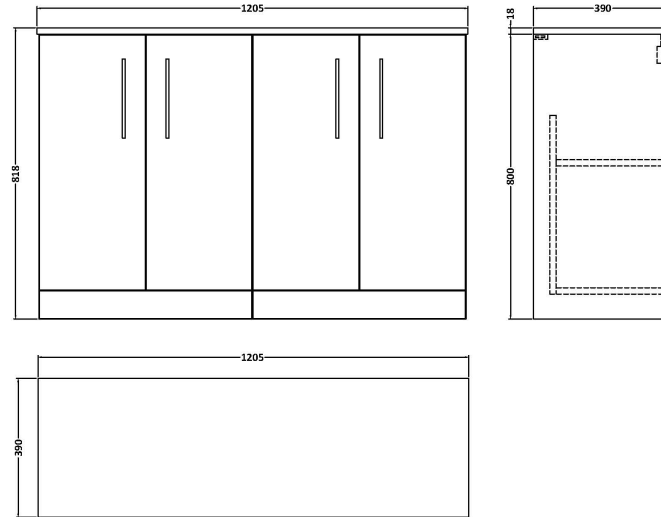

Sales Code: ARN1403W2

Description: 1200 Fs 4-Door Vanity & Worktop

Packaging Details

Barcode: 5056678414200

Sales Code: NVF1403F

Description: 600 Fs 2-Door Unit (365 Deep)

Product Dimensions

Height (mm):	800
Width (mm):	600
Depth (mm):	383
Nett Weight (kg):	19.5

Packaging Dimensions

Height (mm):	835
Width (mm):	620
Depth (mm):	375
Gross Weight (kg):	20

Packaging Data

Box Colour:	Brown Cardboard Box - Printed
Box Qty:	0
Label Size:	0 x 0
Label Colour:	White Label
Label Qty:	0

Outer Box Dimensions (If Applicable)

Height (mm):	
Width (mm):	
Depth (mm):	
Gross Weight (kg):	
Barcode:	5056678402610

Product Details

Country of Origin:	China
Fitting Instruction:	Yes
CE & UKCA:	N/A
FSC Certified Materials:	Yes
Colour:	Satin Anthracite
Construction Method:	Cam & Wood Dowel
Construction Type:	Rigid
Cabinet Finish:	MFC Painted Matt
Fascia Finish:	Mdf Painted Matt
Cabinet Thickness (mm):	16
Fascia Thickness (mm):	18
Drawer Included:	No
Drawer Type:	Not Applicable
No of Shelves:	1
Hinge Type:	95 Degree Soft Close
Hinge Included:	Yes, Supplied
Adjustable Legs:	No, Not Required
Fixings Included:	Yes
Handle Style:	Contemporary
Waste Shroud:	No
Handle Included:	Yes, Supplied
Handle Type:	D-Shape

Sales Code: MWT1420

Description: 1200 Worktop (1205X390x18mm)

Product Dimensions

Height (mm):	18
Width (mm):	1205
Depth (mm):	390
Nett Weight (kg):	5

Packaging Dimensions

Height (mm):	25
Width (mm):	1225
Depth (mm):	410
Gross Weight (kg):	5