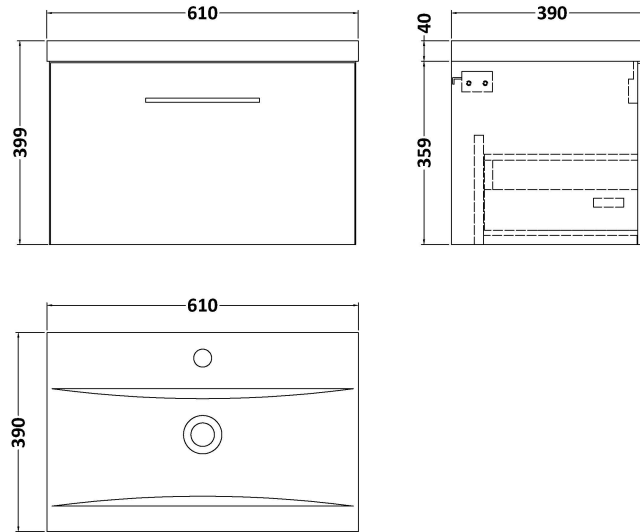

Sales Code: ARN2222A

Description: 600 Wh 1-Drawer Vanity & Basin 1

Packaging Details

Barcode: 5056678415191

Sales Code: NVF2222

Description: 600 Single Drawer Unit (365 Deep)

Product Dimensions

Height (mm):	359
Width (mm):	600
Depth (mm):	383
Nett Weight (kg):	13

Packaging Dimensions

Height (mm):	391
Width (mm):	632
Depth (mm):	391
Gross Weight (kg):	13.5

Packaging Data

Box Colour:	Brown Cardboard Box - Printed
Box Qty:	0
Label Size:	0 x 0
Label Colour:	White Label
Label Qty:	0

Outer Box Dimensions (If Applicable)

Height (mm):	
Width (mm):	
Depth (mm):	
Gross Weight (kg):	
Barcode:	5056678406014

Product Details

Country of Origin:	China
Fitting Instruction:	Yes
CE & UKCA:	N/A
FSC Certified Materials:	Yes
Colour:	Satin Grey
Construction Method:	Cam & Wood Dowel
Construction Type:	Rigid
Cabinet Finish:	MFC Painted Matt
Fascia Finish:	Mdf Painted Matt
Cabinet Thickness (mm):	16
Fascia Thickness (mm):	18
Drawer Included:	Yes
Drawer Type:	80mm High Metal S/C Inc Galler
No of Shelves:	0
Hinge Type:	Not Applicable
Hinge Included:	Not Applicable
Adjustable Legs:	No, Not Required
Fixings Included:	Yes
Handle Style:	Contemporary
Waste Shroud:	Yes
Handle Included:	Yes, Supplied
Handle Type:	D-Shape

Sales Code: NVM013

Description: 600 Mid-Edged Basin 1 Th

Product Dimensions

Height (mm):	0
Width (mm):	0
Depth (mm):	0
Nett Weight (kg):	11

Packaging Dimensions

Height (mm):	200
Width (mm):	410
Depth (mm):	630
Gross Weight (kg):	11