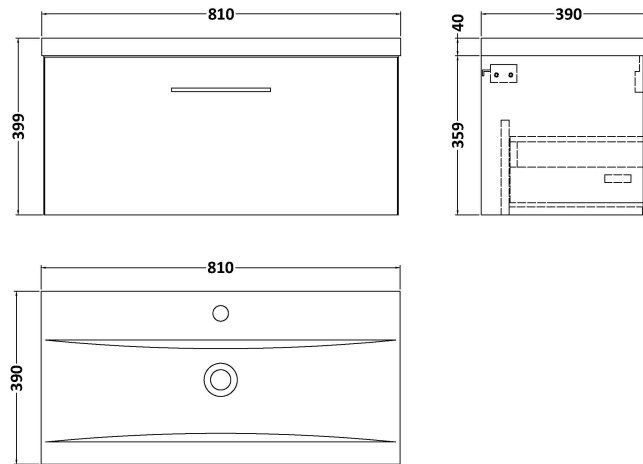

Sales Code: ARN2225A

Description: 800 Wh 1-Drawer Vanity & Basin 1

Packaging Details

Barcode: 5056678415528

Sales Code: NVF2225

Description: 800 Single Drawer Unit (365 Deep)

Product Dimensions

Height (mm):	359
Width (mm):	800
Depth (mm):	383
Nett Weight (kg):	17

Packaging Dimensions

Height (mm):	391
Width (mm):	832
Depth (mm):	391
Gross Weight (kg):	17.5

Packaging Data

Box Colour:	Brown Cardboard Box - Printed
Box Qty:	0
Label Size:	0 x 0
Label Colour:	White Label
Label Qty:	0

Outer Box Dimensions (If Applicable)

Height (mm):	
Width (mm):	
Depth (mm):	
Gross Weight (kg):	
Barcode:	5056678406045

Product Details

Country of Origin:	China
Fitting Instruction:	Yes
CE & UKCA:	N/A
FSC Certified Materials:	Yes
Colour:	Satin Grey
Construction Method:	Cam & Wood Dowel
Construction Type:	Rigid
Cabinet Finish:	MFC Painted Matt
Fascia Finish:	Mdf Painted Matt
Cabinet Thickness (mm):	16
Fascia Thickness (mm):	18
Drawer Included:	Yes
Drawer Type:	80mm High Metal S/C Inc Galler
No of Shelves:	0
Hinge Type:	Not Applicable
Hinge Included:	Not Applicable
Adjustable Legs:	No, Not Required
Fixings Included:	Yes
Handle Style:	Contemporary
Waste Shroud:	Yes
Handle Included:	Yes, Supplied
Handle Type:	D-Shape

Sales Code: NVM015

Description: 800 Mid Edged Basin 1 Th

Product Dimensions

Height (mm):	0
Width (mm):	0
Depth (mm):	0
Nett Weight (kg):	15

Packaging Dimensions

Height (mm):	210
Width (mm):	410
Depth (mm):	830
Gross Weight (kg):	15