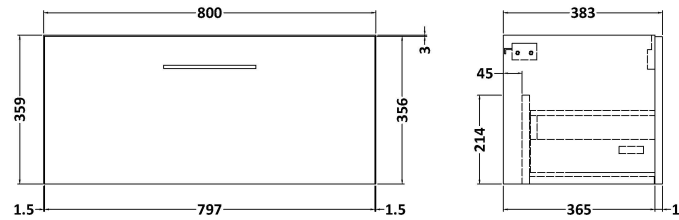

Sales Code: ARN2225A

Description: 800 Wh 1-Drawer Vanity & Basin 1

Packaging Details

Barcode: 5056678415528

Sales Code: NVF2225

Description: 800 Single Drawer Unit (365 Deep)

Product Dimensions

Height (mm):	359
Width (mm):	800
Depth (mm):	383
Nett Weight (kg):	17

Packaging Dimensions

Height (mm):	391
Width (mm):	832
Depth (mm):	391
Gross Weight (kg):	17.5

Packaging Data

Box Colour:	Brown Cardboard Box - Printed
Box Qty:	0
Label Size:	0 x 0
Label Colour:	White Label
Label Qty:	0

Sales Code: NVM015

Description: 800 Mid Edged Basin 1 Th

Product Dimensions

Height (mm):	0
Width (mm):	0
Depth (mm):	0
Nett Weight (kg):	15

Packaging Dimensions

Height (mm):	210
Width (mm):	410
Depth (mm):	830
Gross Weight (kg):	15

Packaging Data

Box Colour:	Brown Cardboard Box
Box Qty:	0
Label Size:	0 x 0
Label Colour:	White Label
Label Qty:	0

Outer Box Dimensions (If Applicable)

Height (mm):	
Width (mm):	
Depth (mm):	
Gross Weight (kg):	
Barcode:	5055369043422