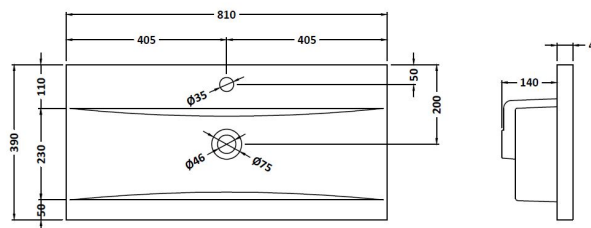

Packaging Dimensions

Height (mm):	391
Width (mm):	832
Depth (mm):	391
Gross Weight (kg):	17.5

Packaging Data

Box Colour:	Brown Cardboard Box - Printed
Box Qty:	0
Label Size:	0 x 0
Label Colour:	White Label
Label Qty:	0

Outer Box Dimensions (If Applicable)

Height (mm):	
Width (mm):	
Depth (mm):	
Gross Weight (kg):	
Barcode:	5056678406045

Product Details

Country of Origin:	China
Fitting Instruction:	Yes
CE & UKCA:	N/A
FSC Certified Materials:	Yes
Colour:	Satin Grey
Construction Method:	Cam & Wood Dowel
Construction Type:	Rigid
Cabinet Finish:	MFC Painted Matt
Fascia Finish:	Mdf Painted Matt
Cabinet Thickness (mm):	16
Fascia Thickness (mm):	18
Drawer Included:	Yes
Drawer Type:	80mm High Metal S/C Inc Galler
No of Shelves:	0
Hinge Type:	Not Applicable
Hinge Included:	Not Applicable
Adjustable Legs:	No, Not Required
Fixings Included:	Yes
Handle Style:	Contemporary
Waste Shroud:	Yes
Handle Included:	Yes, Supplied
Handle Type:	D-Shape

Sales Code: NVM015

Description: 800 Mid Edged Basin 1 Th

Product Dimensions

Height (mm):	0
Width (mm):	0
Depth (mm):	0
Nett Weight (kg):	15

Packaging Dimensions

Height (mm):	210
Width (mm):	410
Depth (mm):	830
Gross Weight (kg):	15

Packaging Data

Box Colour:	Brown Cardboard Box
Box Qty:	0
Label Size:	0 x 0
Label Colour:	White Label
Label Qty:	0

Outer Box Dimensions (If Applicable)

Height (mm):	
Width (mm):	
Depth (mm):	
Gross Weight (kg):	
Barcode:	5055369043422