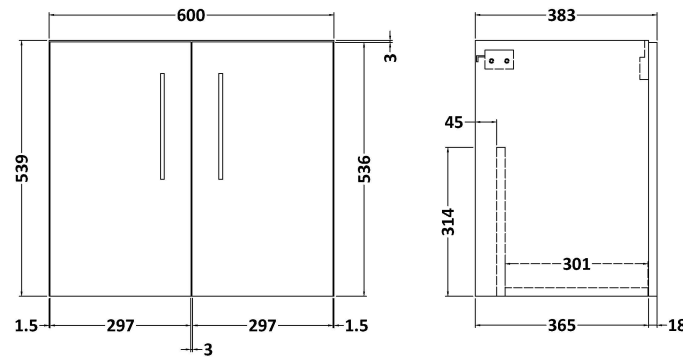

### Product Dimensions

Height (mm):	540
Width (mm):	600
Depth (mm):	383
Nett Weight (kg):	14.2

### Packaging Dimensions

Height (mm):	560
Width (mm):	620
Depth (mm):	405
Gross Weight (kg):	14.7

### Product Dimensions

Height (mm):	170
Width (mm):	600
Depth (mm):	390
Nett Weight (kg):	10.76

### Packaging Dimensions

Height (mm):	200
Width (mm):	400
Depth (mm):	620
Gross Weight (kg):	10.76