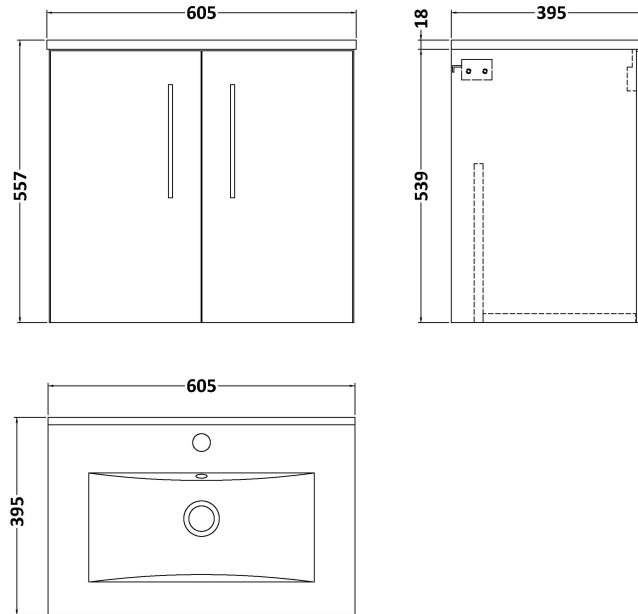

Sales Code: ARN1423B

Description: 600 Wh 2-Door Vanity & Basin 2

Packaging Details

Barcode: 5056678414521