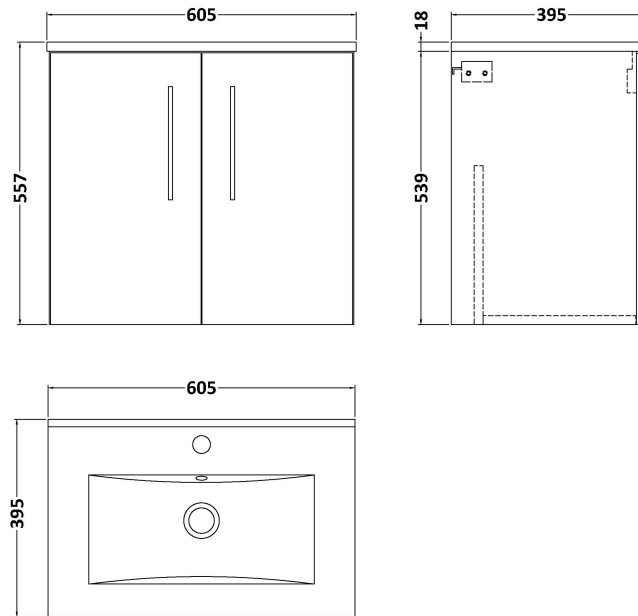

Sales Code: ARN2223B

Description: 600 Wh 2-Door Vanity & Basin 2

Packaging Details

Barcode: 5056678415313