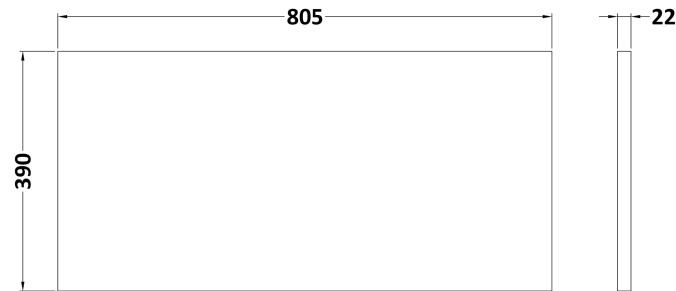

Sales Code: ARN1425LSB

Description: 800 Wh 1-Drawer Vanity & Laminate Top

Packaging Details

Barcode: 5056678414798

Sales Code: NVF1425

Description: 800 Single Drawer Unit (365 Deep)

Product Dimensions

Height (mm):	359
Width (mm):	800
Depth (mm):	383
Nett Weight (kg):	17

Packaging Dimensions

Height (mm):	391
Width (mm):	832
Depth (mm):	391
Gross Weight (kg):	17.5

Packaging Data

Box Colour:	Brown Cardboard Box - Printed
Box Qty:	0
Label Size:	0 x 0
Label Colour:	White Label
Label Qty:	2

Sales Code: LSB800

Description: Laminate Worktop 805X390x22mm

Product Dimensions

Height (mm):	22
Width (mm):	805
Depth (mm):	390
Nett Weight (kg):	2.75

Packaging Dimensions

Height (mm):	25
Width (mm):	810
Depth (mm):	455
Gross Weight (kg):	2.75

Packaging Data

Box Colour:	Brown Cardboard Box
Box Qty:	1
Label Size:	100 x 50
Label Colour:	White Label
Label Qty:	1

Outer Box Dimensions (If Applicable)

Height (mm):	
Width (mm):	
Depth (mm):	
Gross Weight (kg):	
Barcode:	5056211874140