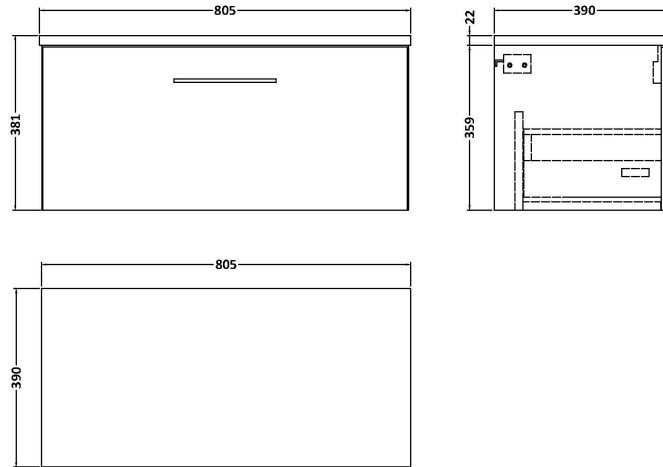

Sales Code: ARN1425LSB

Description: 800 Wh 1-Drawer Vanity & Laminate Top

Packaging Details

Barcode: 5056678414798

Sales Code: NVF1425

Description: 800 Single Drawer Unit (365 Deep)

Product Dimensions

Height (mm):	359
Width (mm):	800
Depth (mm):	383
Nett Weight (kg):	17

Packaging Dimensions

Height (mm):	391
Width (mm):	832
Depth (mm):	391
Gross Weight (kg):	17.5

Packaging Data

Box Colour:	Brown Cardboard Box - Printed
Box Qty:	0
Label Size:	0 x 0
Label Colour:	White Label
Label Qty:	2

Sales Code: LSB800

Description: Laminate Worktop 805X390x22mm

Product Dimensions

Height (mm):	22
Width (mm):	805
Depth (mm):	390
Nett Weight (kg):	2.75

Packaging Dimensions

Height (mm):	25
Width (mm):	810
Depth (mm):	455
Gross Weight (kg):	2.75

Packaging Data

Box Colour:	Brown Cardboard Box
Box Qty:	1
Label Size:	100 x 50
Label Colour:	White Label
Label Qty:	1

Outer Box Dimensions (If Applicable)

Height (mm):	
Width (mm):	
Depth (mm):	
Gross Weight (kg):	
Barcode:	5056211874140