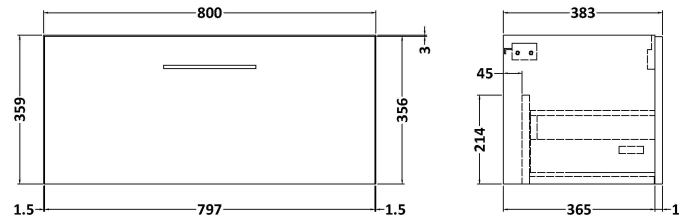

Sales Code: ARN1425LSB

Description: 800 Wh 1-Drawer Vanity & Laminate Top

Packaging Details

Barcode: 5056678414798

Sales Code: NVF1425

Description: 800 Single Drawer Unit (365 Deep)

Product Dimensions

Height (mm):	359
Width (mm):	800
Depth (mm):	383
Nett Weight (kg):	17

Packaging Dimensions

Height (mm):	391
Width (mm):	832
Depth (mm):	391
Gross Weight (kg):	17.5

Packaging Data

Box Colour:	Brown Cardboard Box - Printed
Box Qty:	0
Label Size:	0 x 0
Label Colour:	White Label
Label Qty:	2

Sales Code: LSB800

Description: Laminate Worktop 805X390x22mm

Product Dimensions

Height (mm):	22
Width (mm):	805
Depth (mm):	390
Nett Weight (kg):	2.75

Packaging Dimensions

Height (mm):	25
Width (mm):	810
Depth (mm):	455
Gross Weight (kg):	2.75

Packaging Data

Box Colour:	Brown Cardboard Box
Box Qty:	1
Label Size:	100 x 50
Label Colour:	White Label
Label Qty:	1

Outer Box Dimensions (If Applicable)

Height (mm):	
Width (mm):	
Depth (mm):	
Gross Weight (kg):	
Barcode:	5056211874140