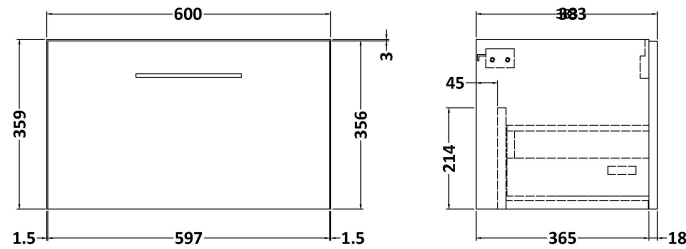

Sales Code: ARN1422W

Description: 600 Wh 1-Drawer Vanity & Worktop

Packaging Details

Barcode: 5056678414446

Sales Code: NVF1422

Description: 600 Single Drawer Unit (365 Deep)

Product Dimensions

Height (mm):	359
Width (mm):	600
Depth (mm):	383
Nett Weight (kg):	13

Packaging Dimensions

Height (mm):	391
Width (mm):	632
Depth (mm):	391
Gross Weight (kg):	13.5

Packaging Data

Box Colour:	Brown Cardboard Box - Printed
Box Qty:	0
Label Size:	0 x 0
Label Colour:	White Label
Label Qty:	2

Sales Code: MWT1460

Description: 600 Worktop (605X390x18mm)

Product Dimensions

Height (mm):	18
Width (mm):	605
Depth (mm):	390
Nett Weight (kg):	2.5

Packaging Dimensions

Height (mm):	25
Width (mm):	625
Depth (mm):	410
Gross Weight (kg):	2.5

Packaging Data

Box Colour:	Brown Cardboard Box - Printed
Box Qty:	1
Label Size:	100 x 50
Label Colour:	Not Applicable
Label Qty:	0

Outer Box Dimensions (If Applicable)

Height (mm):	
Width (mm):	
Depth (mm):	
Gross Weight (kg):	
Barcode:	5056462661285