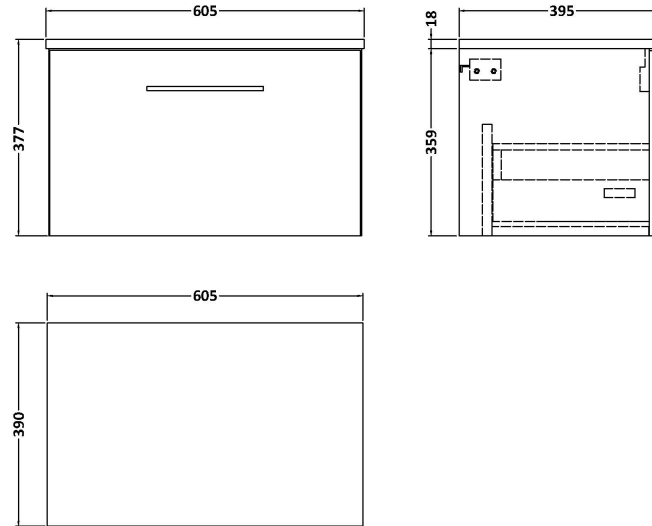

Sales Code: ARN1422W

Description: 600 Wh 1-Drawer Vanity & Worktop

Packaging Details

Barcode: 5056678414446

Sales Code: NVF1422

Description: 600 Single Drawer Unit (365 Deep)

Product Dimensions

Height (mm):	359
Width (mm):	600
Depth (mm):	383
Nett Weight (kg):	13

Packaging Dimensions

Height (mm):	391
Width (mm):	632
Depth (mm):	391
Gross Weight (kg):	13.5

Packaging Data

Box Colour:	Brown Cardboard Box - Printed
Box Qty:	0
Label Size:	0 x 0
Label Colour:	White Label
Label Qty:	2

Outer Box Dimensions (If Applicable)

Height (mm):	
Width (mm):	
Depth (mm):	
Gross Weight (kg):	
Barcode:	5056678402719

Product Details

Country of Origin:	China
Fitting Instruction:	No
CE & UKCA:	N/A
FSC Certified Materials:	Yes
Colour:	Satin Anthracite
Construction Method:	Cam & Wood Dowel
Construction Type:	Rigid
Cabinet Finish:	MFC Painted Matt
Fascia Finish:	Mdf Painted Matt
Cabinet Thickness (mm):	16
Fascia Thickness (mm):	18
Drawer Included:	Yes
Drawer Type:	80mm High Metal S/C Inc Galler
No of Shelves:	0
Hinge Type:	Not Applicable
Hinge Included:	Not Applicable
Adjustable Legs:	No, Not Required
Fixings Included:	Yes
Handle Style:	Contemporary
Waste Shroud:	Yes
Handle Included:	Yes, Supplied
Handle Type:	D-Shape

Sales Code: MWT1460

Description: 600 Worktop (605X390x18mm)

Product Dimensions

Height (mm):	18
Width (mm):	605
Depth (mm):	390
Nett Weight (kg):	2.5

Packaging Dimensions

Height (mm):	25
Width (mm):	625
Depth (mm):	410
Gross Weight (kg):	2.5