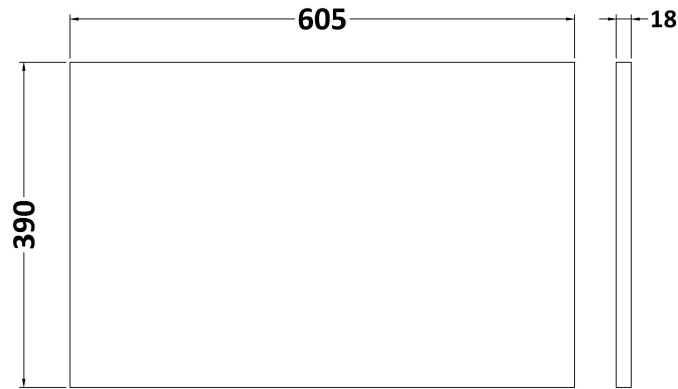

Packaging Dimensions

Height (mm):	391
Width (mm):	632
Depth (mm):	391
Gross Weight (kg):	13.5

Packaging Data

Box Colour:	Brown Cardboard Box - Printed
Box Qty:	0
Label Size:	0 x 0
Label Colour:	White Label
Label Qty:	2

Outer Box Dimensions (If Applicable)

Height (mm):	
Width (mm):	
Depth (mm):	
Gross Weight (kg):	
Barcode:	5056678402719

Product Details

Country of Origin:	China
Fitting Instruction:	No
CE & UKCA:	N/A
FSC Certified Materials:	Yes
Colour:	Satin Anthracite
Construction Method:	Cam & Wood Dowel
Construction Type:	Rigid
Cabinet Finish:	MFC Painted Matt
Fascia Finish:	Mdf Painted Matt
Cabinet Thickness (mm):	16
Fascia Thickness (mm):	18
Drawer Included:	Yes
Drawer Type:	80mm High Metal S/C Inc Galler
No of Shelves:	0
Hinge Type:	Not Applicable
Hinge Included:	Not Applicable
Adjustable Legs:	No, Not Required
Fixings Included:	Yes
Handle Style:	Contemporary
Waste Shroud:	Yes
Handle Included:	Yes, Supplied
Handle Type:	D-Shape

Sales Code: MWT1460

Description: 600 Worktop (605X390x18mm)

Product Dimensions

Height (mm):	18
Width (mm):	605
Depth (mm):	390
Nett Weight (kg):	2.5

Packaging Dimensions

Height (mm):	25
Width (mm):	625
Depth (mm):	410
Gross Weight (kg):	2.5

Packaging Data

Box Colour:	Brown Cardboard Box - Printed
Box Qty:	1
Label Size:	100 x 50
Label Colour:	Not Applicable
Label Qty:	0

Outer Box Dimensions (If Applicable)

Height (mm):	
Width (mm):	
Depth (mm):	
Gross Weight (kg):	
Barcode:	5056462661285