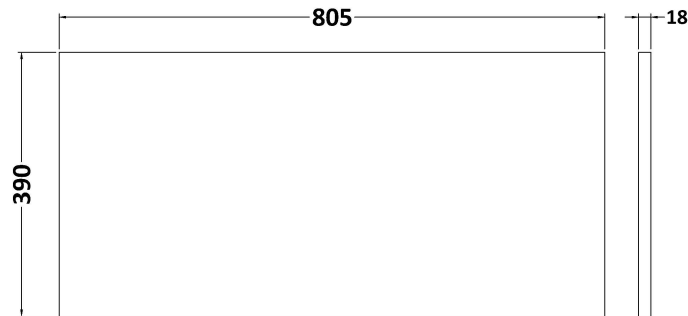

Packaging Dimensions

Height (mm):	391
Width (mm):	832
Depth (mm):	391
Gross Weight (kg):	17.5

Packaging Data

Box Colour:	Brown Cardboard Box - Printed
Box Qty:	0
Label Size:	0 x 0
Label Colour:	White Label
Label Qty:	2

Outer Box Dimensions (If Applicable)

Height (mm):	
Width (mm):	
Depth (mm):	
Gross Weight (kg):	
Barcode:	5056678402771

Product Details

Country of Origin:	China
Fitting Instruction:	No
CE & UKCA:	N/A
FSC Certified Materials:	Yes
Colour:	Satin Anthracite
Construction Method:	Cam & Wood Dowel
Construction Type:	Rigid
Cabinet Finish:	MFC Painted Matt
Fascia Finish:	Mdf Painted Matt
Cabinet Thickness (mm):	16
Fascia Thickness (mm):	18
Drawer Included:	Yes
Drawer Type:	80mm High Metal S/C Inc Galler
No of Shelves:	0
Hinge Type:	Not Applicable
Hinge Included:	Not Applicable
Adjustable Legs:	No, Not Required
Fixings Included:	Yes
Handle Style:	Contemporary
Waste Shroud:	Yes
Handle Included:	Yes, Supplied
Handle Type:	D-Shape

Sales Code: MWT1480

Description: 800 Worktop (805X390x18mm)

Product Dimensions

Height (mm):	18
Width (mm):	805
Depth (mm):	390
Nett Weight (kg):	3.5

Packaging Dimensions

Height (mm):	25
Width (mm):	825
Depth (mm):	410
Gross Weight (kg):	3.5

Packaging Data

Box Colour:	Brown Cardboard Box - Printed
Box Qty:	1
Label Size:	100 x 50
Label Colour:	Not Applicable
Label Qty:	0

Outer Box Dimensions (If Applicable)

Height (mm):	
Width (mm):	
Depth (mm):	
Gross Weight (kg):	
Barcode:	5056462661292