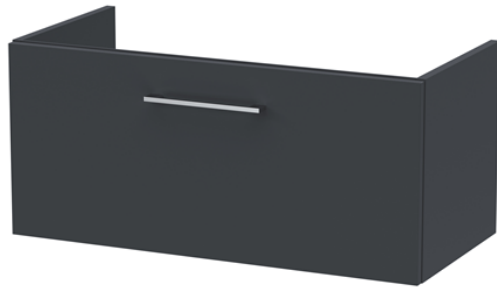

Sales Code: ARN1425W

Description: 800 Wh 1-Drawer Vanity & Worktop

Packaging Details

Barcode: 5056678414774

Sales Code: NVF1425

Description: 800 Single Drawer Unit (365 Deep)

Product Dimensions

Height (mm):	359
Width (mm):	800
Depth (mm):	383
Nett Weight (kg):	17

Packaging Dimensions

Height (mm):	391
Width (mm):	832
Depth (mm):	391
Gross Weight (kg):	17.5

Packaging Data

Box Colour:	Brown Cardboard Box - Printed
Box Qty:	0
Label Size:	0 x 0
Label Colour:	White Label
Label Qty:	2

Outer Box Dimensions (If Applicable)

Height (mm):	
Width (mm):	
Depth (mm):	
Gross Weight (kg):	
Barcode:	5056678402771

Product Details

Country of Origin:	China
Fitting Instruction:	No
CE & UKCA:	N/A
FSC Certified Materials:	Yes
Colour:	Satin Anthracite
Construction Method:	Cam & Wood Dowel
Construction Type:	Rigid
Cabinet Finish:	MFC Painted Matt
Fascia Finish:	Mdf Painted Matt
Cabinet Thickness (mm):	16
Fascia Thickness (mm):	18
Drawer Included:	Yes
Drawer Type:	80mm High Metal S/C Inc Galler
No of Shelves:	0
Hinge Type:	Not Applicable
Hinge Included:	Not Applicable
Adjustable Legs:	No, Not Required
Fixings Included:	Yes
Handle Style:	Contemporary
Waste Shroud:	Yes
Handle Included:	Yes, Supplied
Handle Type:	D-Shape