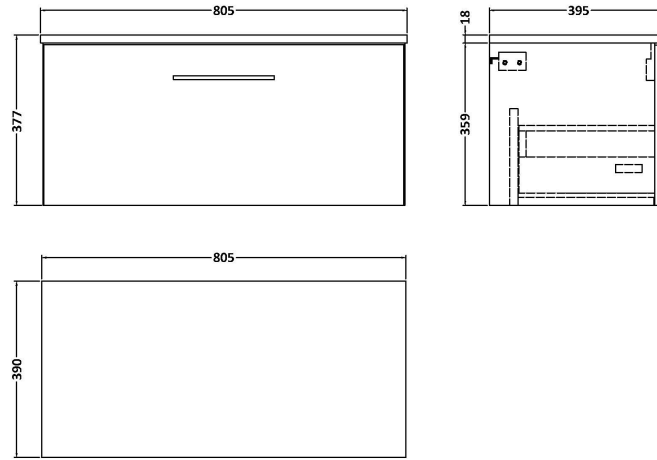

Sales Code: ARN1425W

Description: 800 Wh 1-Drawer Vanity & Worktop

Packaging Details

Barcode: 5056678414774

Sales Code: NVF1425

Description: 800 Single Drawer Unit (365 Deep)

Product Dimensions

Height (mm):	359
Width (mm):	800
Depth (mm):	383
Nett Weight (kg):	17

Packaging Dimensions

Height (mm):	391
Width (mm):	832
Depth (mm):	391
Gross Weight (kg):	17.5

Packaging Data

Box Colour:	Brown Cardboard Box - Printed
Box Qty:	0
Label Size:	0 x 0
Label Colour:	White Label
Label Qty:	2

Outer Box Dimensions (If Applicable)

Height (mm):	
Width (mm):	
Depth (mm):	
Gross Weight (kg):	
Barcode:	5056678402771

Product Details

Country of Origin:	China
Fitting Instruction:	No
CE & UKCA:	N/A
FSC Certified Materials:	Yes
Colour:	Satin Anthracite
Construction Method:	Cam & Wood Dowel
Construction Type:	Rigid
Cabinet Finish:	MFC Painted Matt
Fascia Finish:	Mdf Painted Matt
Cabinet Thickness (mm):	16
Fascia Thickness (mm):	18
Drawer Included:	Yes
Drawer Type:	80mm High Metal S/C Inc Galler
No of Shelves:	0
Hinge Type:	Not Applicable
Hinge Included:	Not Applicable
Adjustable Legs:	No, Not Required
Fixings Included:	Yes
Handle Style:	Contemporary
Waste Shroud:	Yes
Handle Included:	Yes, Supplied
Handle Type:	D-Shape

Sales Code: MWT1480

Description: 800 Worktop (805X390x18mm)

Product Dimensions

Height (mm):	18
Width (mm):	805
Depth (mm):	390
Nett Weight (kg):	3.5

Packaging Dimensions

Height (mm):	25
Width (mm):	825
Depth (mm):	410
Gross Weight (kg):	3.5