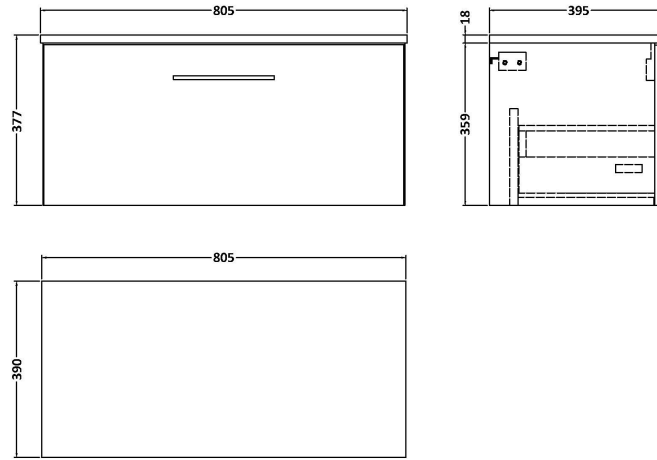

Sales Code: ARN2225W

Description: 800 Wh 1-Drawer Vanity & Worktop

Packaging Details

Barcode: 5056678415566

Sales Code: NVF2225

Description: 800 Single Drawer Unit (365 Deep)

Product Dimensions

Height (mm):	359
Width (mm):	800
Depth (mm):	383
Nett Weight (kg):	17

Packaging Dimensions

Height (mm):	391
Width (mm):	832
Depth (mm):	391
Gross Weight (kg):	17.5

Packaging Data

Box Colour:	Brown Cardboard Box - Printed
Box Qty:	0
Label Size:	0 x 0
Label Colour:	White Label
Label Qty:	2

Outer Box Dimensions (If Applicable)

Height (mm):	
Width (mm):	
Depth (mm):	
Gross Weight (kg):	
Barcode:	5056678406045

Product Details

Country of Origin:	China
Fitting Instruction:	No
CE & UKCA:	N/A
FSC Certified Materials:	Yes
Colour:	Satin Grey
Construction Method:	Cam & Wood Dowel
Construction Type:	Rigid
Cabinet Finish:	MFC Painted Matt
Fascia Finish:	Mdf Painted Matt
Cabinet Thickness (mm):	16
Fascia Thickness (mm):	18
Drawer Included:	Yes
Drawer Type:	80mm High Metal S/C Inc Galler
No of Shelves:	0
Hinge Type:	Not Applicable
Hinge Included:	Not Applicable
Adjustable Legs:	No, Not Required
Fixings Included:	Yes
Handle Style:	Contemporary
Waste Shroud:	Yes
Handle Included:	Yes, Supplied
Handle Type:	D-Shape

Sales Code: MWT280

Description: 800 Worktop (805X390x18mm)

Product Dimensions

Height (mm):	18
Width (mm):	805
Depth (mm):	390
Nett Weight (kg):	3.5

Packaging Dimensions

Height (mm):	25
Width (mm):	825
Depth (mm):	410
Gross Weight (kg):	3.5