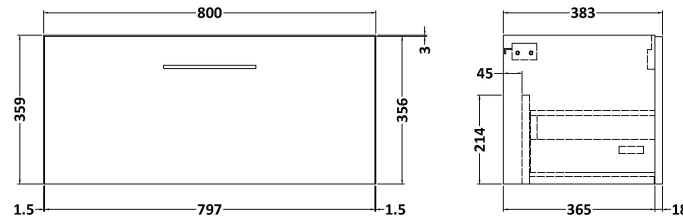

Sales Code: ARN2225W

Description: 800 Wh 1-Drawer Vanity & Worktop

Packaging Details

Barcode: 5056678415566

Sales Code: NVF2225

Description: 800 Single Drawer Unit (365 Deep)

Product Dimensions

Height (mm):	359
Width (mm):	800
Depth (mm):	383
Nett Weight (kg):	17

Packaging Dimensions

Height (mm):	391
Width (mm):	832
Depth (mm):	391
Gross Weight (kg):	17.5

Packaging Data

Box Colour:	Brown Cardboard Box - Printed
Box Qty:	0
Label Size:	0 x 0
Label Colour:	White Label
Label Qty:	2

Sales Code: MWT280

Description: 800 Worktop (805X390x18mm)

Product Dimensions

Height (mm):	18
Width (mm):	805
Depth (mm):	390
Nett Weight (kg):	3.5

Packaging Dimensions

Height (mm):	25
Width (mm):	825
Depth (mm):	410
Gross Weight (kg):	3.5

Packaging Data

Box Colour:	Brown Cardboard Box - Printed
Box Qty:	1
Label Size:	100 x 50
Label Colour:	Not Applicable
Label Qty:	0

Outer Box Dimensions (If Applicable)

Height (mm):	
Width (mm):	
Depth (mm):	
Gross Weight (kg):	
Barcode:	5056211899778