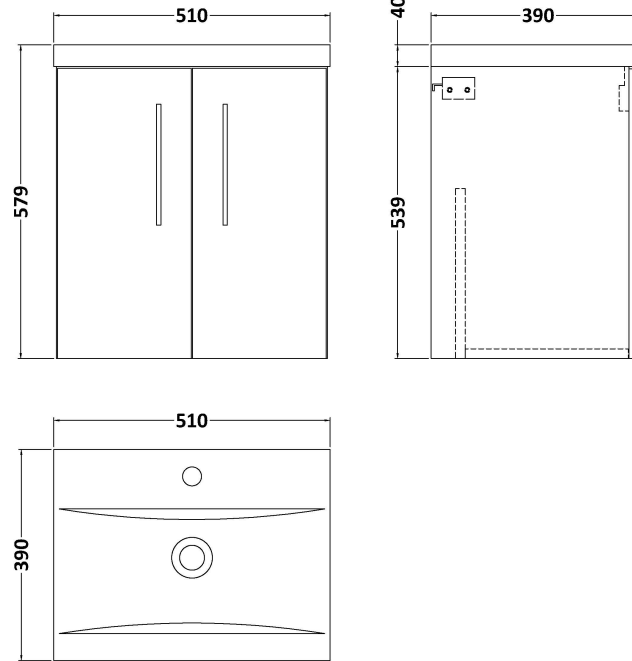

Sales Code: ARN1421A

Description: 500 Wh 2-Door Vanity & Basin 1

Packaging Details

Barcode: 5056678414361

Sales Code: NVF1421

Description: 500 Wh 2-Door Unit (365 Deep)

Product Dimensions

Height (mm):	540
Width (mm):	500
Depth (mm):	383
Nett Weight (kg):	12.6

Packaging Dimensions

Height (mm):	560
Width (mm):	520
Depth (mm):	405
Gross Weight (kg):	13.1

Packaging Data

Box Colour:	Brown Cardboard Box - Printed	
Box Qty:	0	
Label Size:	0 x 0	
Label Colour:	White Label	
Label Qty:	2	

Sales Code: NVM012

Description: 500 Mid-Edged Basin 1 Th

Product Dimensions

Height (mm):	180
Width (mm):	510
Depth (mm):	390
Nett Weight (kg):	10.54

Packaging Dimensions

Height (mm):	210
Width (mm):	410
Depth (mm):	530
Gross Weight (kg):	10.54

Packaging Data

Box Colour:	Brown Cardboard Box - Printed
Box Qty:	1
Label Size:	100 x 50
Label Colour:	White Label
Label Qty:	2

Outer Box Dimensions (If Applicable)

Height (mm):	
Width (mm):	
Depth (mm):	
Gross Weight (kg):	
Barcode:	5055369043446