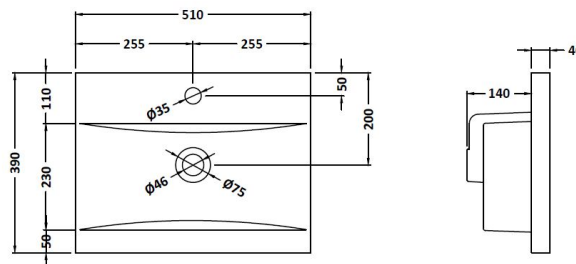

Packaging Dimensions

Height (mm):	560
Width (mm):	520
Depth (mm):	405
Gross Weight (kg):	13.1

Packaging Data

Box Colour:	Brown Cardboard Box - Printed	
Box Qty:	0	
Label Size:	0 x 0	
Label Colour:	White Label	
Label Qty:	2	

Outer Box Dimensions (If Applicable)

Height (mm):	
Width (mm):	
Depth (mm):	
Gross Weight (kg):	
Barcode:	5056678402696

Product Details

Country of Origin:	China
Fitting Instruction:	No
CE & UKCA:	N/A
FSC Certified Materials:	Yes
Colour:	Satin Anthracite
Construction Method:	Cam & Wood Dowel
Construction Type:	Rigid
Cabinet Finish:	MFC Painted Matt
Fascia Finish:	Mdf Painted Matt
Cabinet Thickness (mm):	16
Fascia Thickness (mm):	18
Drawer Included:	No
Drawer Type:	Not Applicable
No of Shelves:	0
Hinge Type:	95 Degree Soft Close
Hinge Included:	Yes, Supplied
Adjustable Legs:	No, Not Required
Fixings Included:	Yes
Handle Style:	Contemporary
Waste Shroud:	No
Handle Included:	Yes, Supplied
Handle Type:	D-Shape

Sales Code: NVM012

Description: 500 Mid-Edged Basin 1 Th

Product Dimensions

Height (mm):	180
Width (mm):	510
Depth (mm):	390
Nett Weight (kg):	10.54

Packaging Dimensions

Height (mm):	210
Width (mm):	410
Depth (mm):	530
Gross Weight (kg):	10.54

Packaging Data

Box Colour:	Brown Cardboard Box - Printed
Box Qty:	1
Label Size:	100 x 50
Label Colour:	White Label
Label Qty:	2

Outer Box Dimensions (If Applicable)

Height (mm):	
Width (mm):	
Depth (mm):	
Gross Weight (kg):	
Barcode:	5055369043446