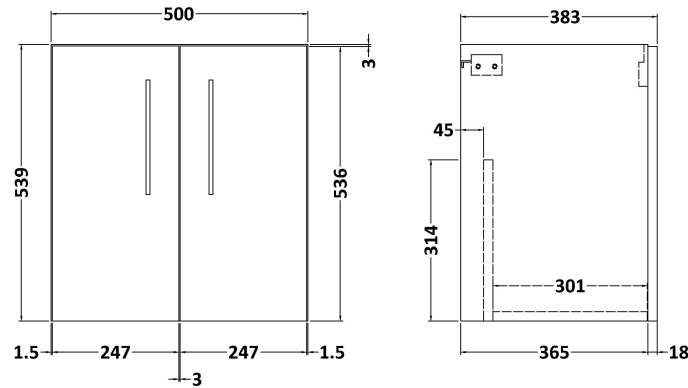

Sales Code: ARN1421A

Description: 500 Wh 2-Door Vanity & Basin 1

Packaging Details

Barcode: 5056678414361

Sales Code: NVF1421

Description: 500 Wh 2-Door Unit (365 Deep)

Product Dimensions

Height (mm):	540
Width (mm):	500
Depth (mm):	383
Nett Weight (kg):	12.6

Packaging Dimensions

Height (mm):	560
Width (mm):	520
Depth (mm):	405
Gross Weight (kg):	13.1

Packaging Data

Box Colour:	Brown Cardboard Box - Printed	
Box Qty:	0	
Label Size:	0 x 0	
Label Colour:	White Label	
Label Qty:	2	

Sales Code: NVM012

Description: 500 Mid-Edged Basin 1 Th

Product Dimensions

Height (mm):	180
Width (mm):	510
Depth (mm):	390
Nett Weight (kg):	10.54

Packaging Dimensions

Height (mm):	210
Width (mm):	410
Depth (mm):	530
Gross Weight (kg):	10.54

Packaging Data

Box Colour:	Brown Cardboard Box - Printed
Box Qty:	1
Label Size:	100 x 50
Label Colour:	White Label
Label Qty:	2

Outer Box Dimensions (If Applicable)

Height (mm):	
Width (mm):	
Depth (mm):	
Gross Weight (kg):	
Barcode:	5055369043446