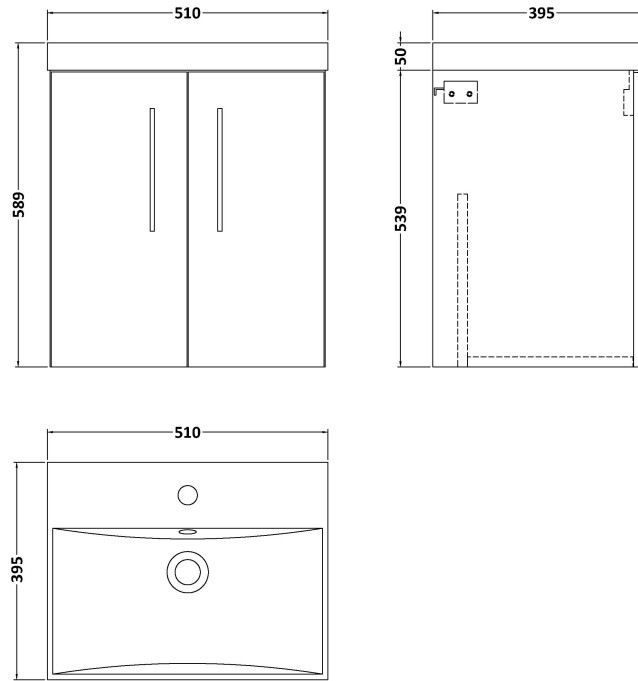

Sales Code: ARN2221D

Description: 500 Wh 2-Door Vanity & Basin 3

Packaging Details

Barcode: 5056678415177

Sales Code: NVF2221

Description: 500 Wh 2-Door Unit (365 Deep)

Product Dimensions

Height (mm):	540
Width (mm):	500
Depth (mm):	383
Nett Weight (kg):	12.6

Packaging Dimensions

Height (mm):	560
Width (mm):	520
Depth (mm):	405
Gross Weight (kg):	13.1

Packaging Data

Box Colour:	Brown Cardboard Box - Printed
Box Qty:	0
Label Size:	0 x 0
Label Colour:	White Label
Label Qty:	2

Sales Code: NVM032

Description: 500 Thin Edged Basin 1Th

Product Dimensions

Height (mm):	170
Width (mm):	510
Depth (mm):	395
Nett Weight (kg):	9.5

Packaging Dimensions

Height (mm):	190
Width (mm):	530
Depth (mm):	415
Gross Weight (kg):	10

Packaging Data

Box Colour:	Brown Cardboard Box - Printed
Box Qty:	1
Label Size:	100 x 50
Label Colour:	White Label
Label Qty:	2

Outer Box Dimensions (If Applicable)

Height (mm):	
Width (mm):	
Depth (mm):	
Gross Weight (kg):	
Barcode:	5056211853411