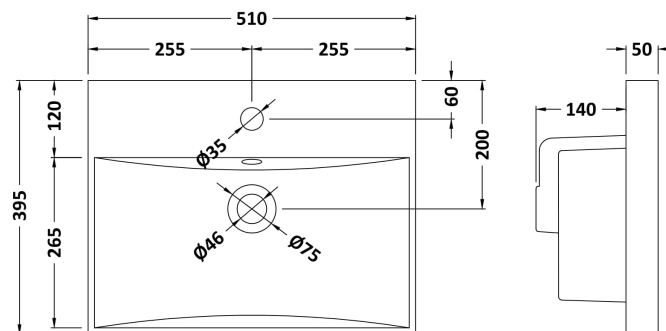

Packaging Dimensions

Height (mm):	560
Width (mm):	520
Depth (mm):	405
Gross Weight (kg):	13.1

Packaging Data

Box Colour:	Brown Cardboard Box - Printed
Box Qty:	0
Label Size:	0 x 0
Label Colour:	White Label
Label Qty:	2

Outer Box Dimensions (If Applicable)

Height (mm):	
Width (mm):	
Depth (mm):	
Gross Weight (kg):	
Barcode:	5056678406007

Product Details

Country of Origin:	China
Fitting Instruction:	No
CE & UKCA:	N/A
FSC Certified Materials:	Yes
Colour:	Satin Grey
Construction Method:	Cam & Wood Dowel
Construction Type:	Rigid
Cabinet Finish:	MFC Painted Matt
Fascia Finish:	Mdf Painted Matt
Cabinet Thickness (mm):	16
Fascia Thickness (mm):	18
Drawer Included:	No
Drawer Type:	Not Applicable
No of Shelves:	0
Hinge Type:	95 Degree Soft Close
Hinge Included:	Yes, Supplied
Adjustable Legs:	No, Not Required
Fixings Included:	Yes
Handle Style:	Contemporary
Waste Shroud:	No
Handle Included:	Yes, Supplied
Handle Type:	D-Shape

Sales Code: NVM032

Description: 500 Thin Edged Basin 1Th

Product Dimensions

Height (mm):	170
Width (mm):	510
Depth (mm):	395
Nett Weight (kg):	9.5

Packaging Dimensions

Height (mm):	190
Width (mm):	530
Depth (mm):	415
Gross Weight (kg):	10

Packaging Data

Box Colour:	Brown Cardboard Box - Printed
Box Qty:	1
Label Size:	100 x 50
Label Colour:	White Label
Label Qty:	2

Outer Box Dimensions (If Applicable)

Height (mm):	
Width (mm):	
Depth (mm):	
Gross Weight (kg):	
Barcode:	5056211853411