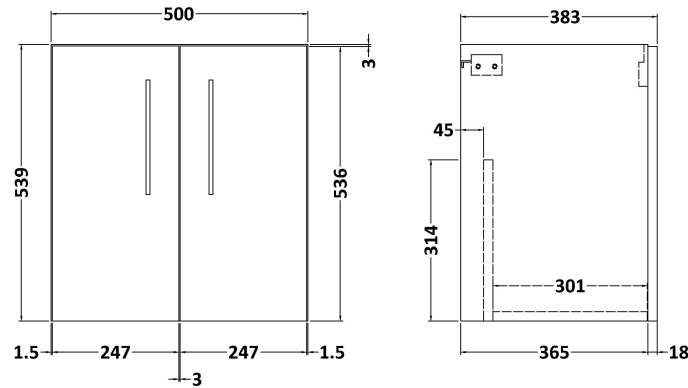

Sales Code: ARN2221D

Description: 500 Wh 2-Door Vanity & Basin 3

Packaging Details

Barcode: 5056678415177

Sales Code: NVF2221

Description: 500 Wh 2-Door Unit (365 Deep)

Product Dimensions

Height (mm):	540
Width (mm):	500
Depth (mm):	383
Nett Weight (kg):	12.6

Packaging Dimensions

Height (mm):	560
Width (mm):	520
Depth (mm):	405
Gross Weight (kg):	13.1

Packaging Data

Box Colour:	Brown Cardboard Box - Printed
Box Qty:	0
Label Size:	0 x 0
Label Colour:	White Label
Label Qty:	2

Sales Code: NVM032

Description: 500 Thin Edged Basin 1Th

Product Dimensions

Height (mm):	170
Width (mm):	510
Depth (mm):	395
Nett Weight (kg):	9.5

Packaging Dimensions

Height (mm):	190
Width (mm):	530
Depth (mm):	415
Gross Weight (kg):	10

Packaging Data

Box Colour:	Brown Cardboard Box - Printed
Box Qty:	1
Label Size:	100 x 50
Label Colour:	White Label
Label Qty:	2

Outer Box Dimensions (If Applicable)

Height (mm):	
Width (mm):	
Depth (mm):	
Gross Weight (kg):	
Barcode:	5056211853411