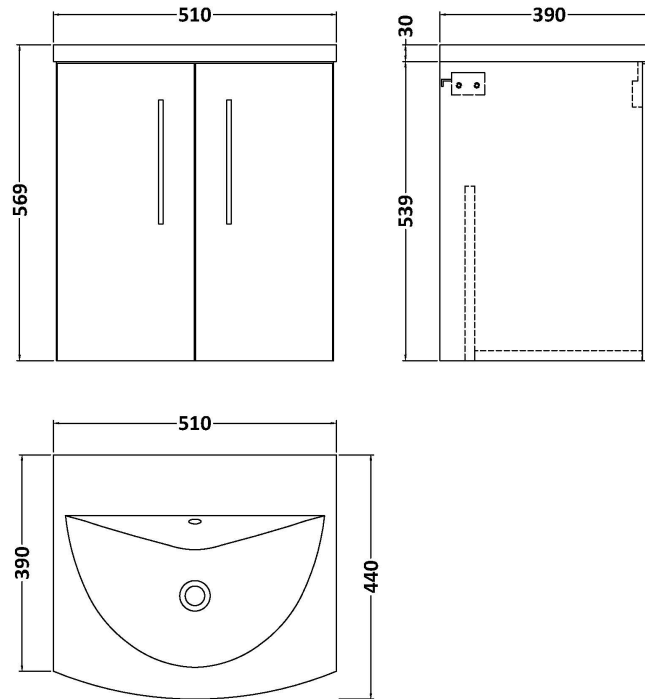

Sales Code: ARN2221G

Description: 500 Wh 2-Door Vanity & Basin 4

Packaging Details

Barcode: 5056678415184