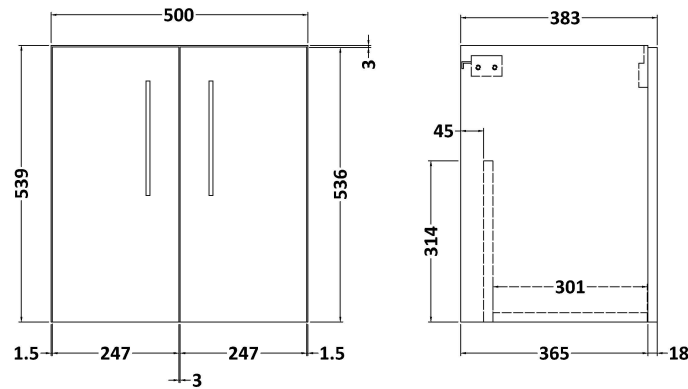

### Product Dimensions

Height (mm):	540
Width (mm):	500
Depth (mm):	383
Nett Weight (kg):	12.6

### Packaging Dimensions

Height (mm):	560
Width (mm):	520
Depth (mm):	405
Gross Weight (kg):	13.1

### Product Dimensions

Height (mm):	160
Width (mm):	510
Depth (mm):	440
Nett Weight (kg):	9

### Packaging Dimensions

Height (mm):	190
Width (mm):	530
Depth (mm):	415
Gross Weight (kg):	9.5