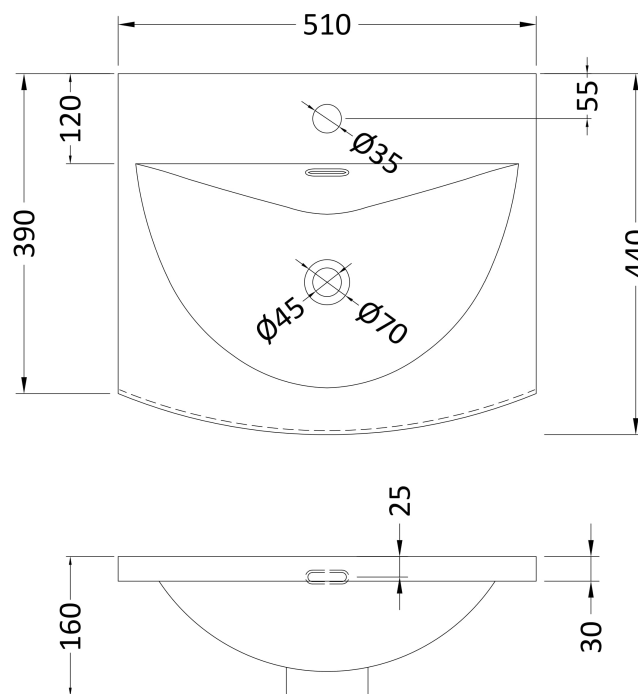

### Product Dimensions

Height (mm):	540
Width (mm):	500
Depth (mm):	383
Nett Weight (kg):	12.6

### Packaging Dimensions

Height (mm):	560
Width (mm):	520
Depth (mm):	405
Gross Weight (kg):	13.1

### Outer Box Dimensions (If Applicable)

Height (mm):	
Width (mm):	
Depth (mm):	
Gross Weight (kg):	
Barcode:	5056678406007

### Product Dimensions

Height (mm):	160
Width (mm):	510
Depth (mm):	440
Nett Weight (kg):	9