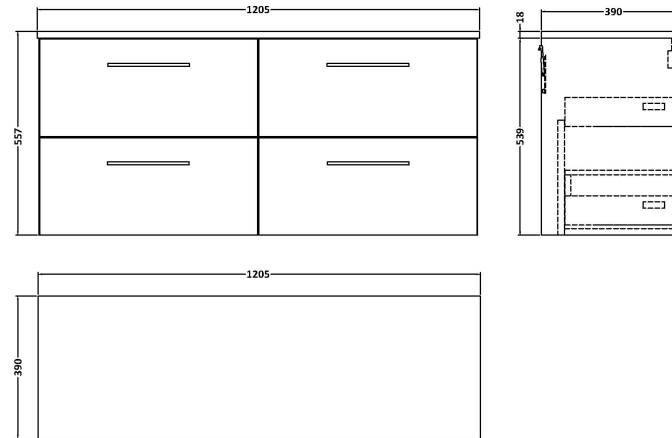

Sales Code: ARN1424W2

Description: 1200 Wh 4-Drawer Vanity & Worktop

Packaging Details

Barcode: 5056678414729