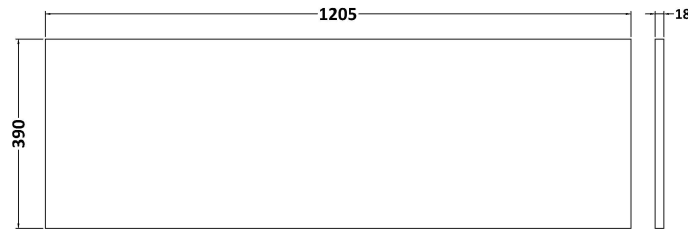

### Product Dimensions

Height (mm):	540
Width (mm):	600
Depth (mm):	383
Nett Weight (kg):	21.5

### Packaging Dimensions

Height (mm):	560
Width (mm):	620
Depth (mm):	405
Gross Weight (kg):	22

### Outer Box Dimensions (If Applicable)

Height (mm):	
Width (mm):	
Depth (mm):	
Gross Weight (kg):	
Barcode:	5056678402757

**Sales Code:** MWT1420

**Description:** 1200 Worktop (1205X390x18mm)

**Product Dimensions**

Height (mm):	18
Width (mm):	1205
Depth (mm):	390
Nett Weight (kg):	5

**Packaging Dimensions**

Height (mm):	25
Width (mm):	1225
Depth (mm):	410
Gross Weight (kg):	5