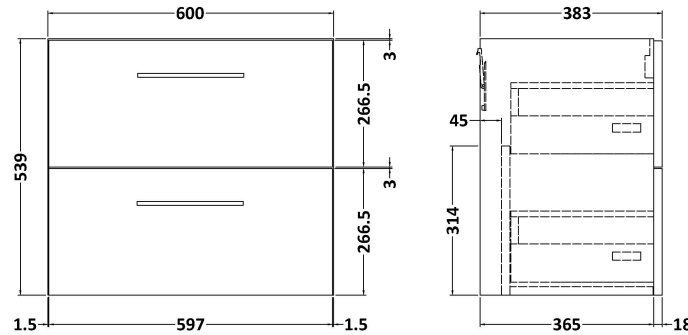

### Product Dimensions

Height (mm):	540
Width (mm):	600
Depth (mm):	383
Nett Weight (kg):	21.5

### Packaging Dimensions

Height (mm):	560
Width (mm):	620
Depth (mm):	405
Gross Weight (kg):	22

### Outer Box Dimensions (If Applicable)

Height (mm):	
Width (mm):	
Depth (mm):	
Gross Weight (kg):	
Barcode:	5056678402757

**Sales Code:** MWT1420

**Description:** 1200 Worktop (1205X390x18mm)

**Product Dimensions**

Height (mm):	18
Width (mm):	1205
Depth (mm):	390
Nett Weight (kg):	5

**Packaging Dimensions**

Height (mm):	25
Width (mm):	1225
Depth (mm):	410
Gross Weight (kg):	5