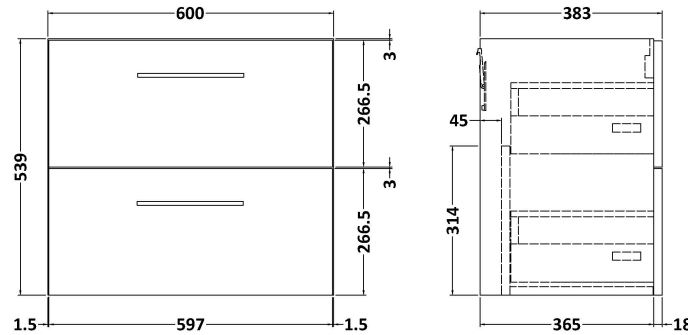

Sales Code: ARN2224W2

Description: 1200 Wh 4-Drawer Vanity & Worktop

Packaging Details

Barcode: 5056678415511

Sales Code: NVF2224

Description: 600 Wh 2-Drawer Unit (365 Deep)

Product Dimensions

Height (mm):	540
Width (mm):	600
Depth (mm):	383
Nett Weight (kg):	21.5

Packaging Dimensions

Height (mm):	560
Width (mm):	620
Depth (mm):	405
Gross Weight (kg):	22

Packaging Data

Box Colour:	Brown Cardboard Box - Printed
Box Qty:	0
Label Size:	0 x 0
Label Colour:	White Label
Label Qty:	2

Sales Code: MWT220

Description: 1200 Worktop (1205X390x18mm)

Product Dimensions

Height (mm):	18
Width (mm):	1205
Depth (mm):	390
Nett Weight (kg):	5

Packaging Dimensions

Height (mm):	25
Width (mm):	1225
Depth (mm):	410
Gross Weight (kg):	5

Packaging Data

Box Colour:	Brown Cardboard Box - Printed
Box Qty:	1
Label Size:	100 x 50
Label Colour:	Not Applicable
Label Qty:	0

Outer Box Dimensions (If Applicable)

Height (mm):	
Width (mm):	
Depth (mm):	
Gross Weight (kg):	
Barcode:	5056462654973