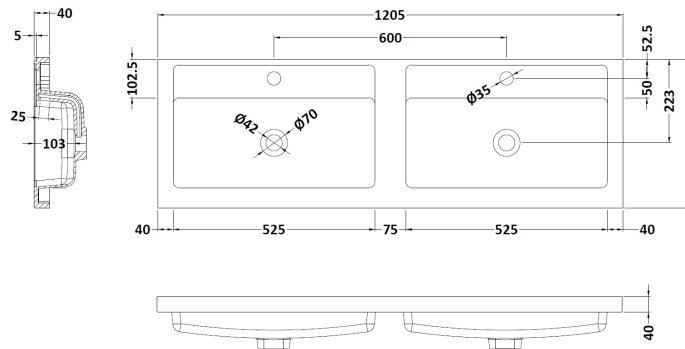

Packaging Dimensions

Height (mm):	560
Width (mm):	520
Depth (mm):	405
Gross Weight (kg):	22

Packaging Data

Box Colour:	Brown Cardboard Box
Box Qty:	1
Label Size:	100 x 50
Label Colour:	White Label
Label Qty:	2

Outer Box Dimensions (If Applicable)

Height (mm):	
Width (mm):	
Depth (mm):	
Gross Weight (kg):	
Barcode:	5056462660295

Product Details

Country of Origin:	United Kingdom
Fitting Instruction:	No
CE & UKCA:	N/A
FSC Certified Materials:	Yes
Colour:	Anthracite Woodgrain
Construction Method:	Cam & Wood Dowel
Construction Type:	Rigid
Cabinet Finish:	MFC Textured Woodgrain
Fascia Finish:	MFC Textured Woodgrain
Cabinet Thickness (mm):	18
Fascia Thickness (mm):	18
Drawer Included:	Yes
Drawer Type:	80mm High Metal S/C Inc Galler
No of Shelves:	0
Hinge Type:	Not Applicable
Hinge Included:	Not Applicable
Adjustable Legs:	No, Not Required
Fixings Included:	Yes
Handle Style:	Contemporary
Waste Shroud:	Yes
Handle Included:	Yes, Supplied
Handle Type:	D-Shape

Sales Code: PMB424

Description: Double Polymarble Basin 1205 X 390

Product Dimensions

Height (mm):	390
Width (mm):	1205
Depth (mm):	157
Nett Weight (kg):	18.12

Packaging Dimensions

Height (mm):	100
Width (mm):	1205
Depth (mm):	400
Gross Weight (kg):	18.12

Packaging Data

Box Colour:	Brown Cardboard Box - Printed
Box Qty:	1
Label Size:	100 x 50
Label Colour:	White Label
Label Qty:	2

Outer Box Dimensions (If Applicable)

Height (mm):	
Width (mm):	
Depth (mm):	
Gross Weight (kg):	
Barcode:	5056211815136