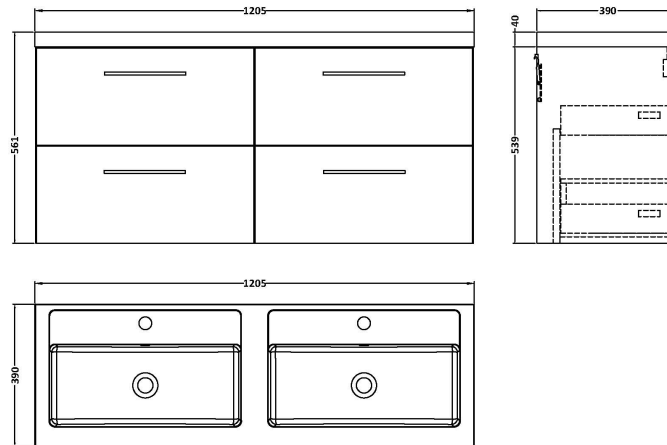

Sales Code: ARN524C

Description: 1200 Wh 4-Drawer Vanity & Double Basin

Packaging Details

Barcode: 5056462670386

Sales Code: NVF524N

Description: 600 Wh 2-Drawer Unit (365 Deep)

Product Dimensions

Height (mm):	539
Width (mm):	600
Depth (mm):	383
Nett Weight (kg):	21.5

Packaging Dimensions

Height (mm):	560
Width (mm):	520
Depth (mm):	405
Gross Weight (kg):	22

Packaging Data

Box Colour:	Brown Cardboard Box
Box Qty:	1
Label Size:	100 x 50
Label Colour:	White Label
Label Qty:	2

Outer Box Dimensions (If Applicable)

Height (mm):	
Width (mm):	
Depth (mm):	
Gross Weight (kg):	
Barcode:	5056462660295

Product Details

Country of Origin:	United Kingdom
Fitting Instruction:	No
CE & UKCA:	N/A
FSC Certified Materials:	Yes
Colour:	Anthracite Woodgrain
Construction Method:	Cam & Wood Dowel
Construction Type:	Rigid
Cabinet Finish:	MFC Textured Woodgrain
Fascia Finish:	MFC Textured Woodgrain
Cabinet Thickness (mm):	18
Fascia Thickness (mm):	18
Drawer Included:	Yes
Drawer Type:	80mm High Metal S/C Inc Galler
No of Shelves:	0
Hinge Type:	Not Applicable
Hinge Included:	Not Applicable
Adjustable Legs:	No, Not Required
Fixings Included:	Yes
Handle Style:	Contemporary
Waste Shroud:	Yes
Handle Included:	Yes, Supplied
Handle Type:	D-Shape

Sales Code: PMB424

Description: Double Polymarble Basin 1205 X 390

Product Dimensions

Height (mm):	390
Width (mm):	1205
Depth (mm):	157
Nett Weight (kg):	18.12

Packaging Dimensions

Height (mm):	100
Width (mm):	1205
Depth (mm):	400
Gross Weight (kg):	18.12