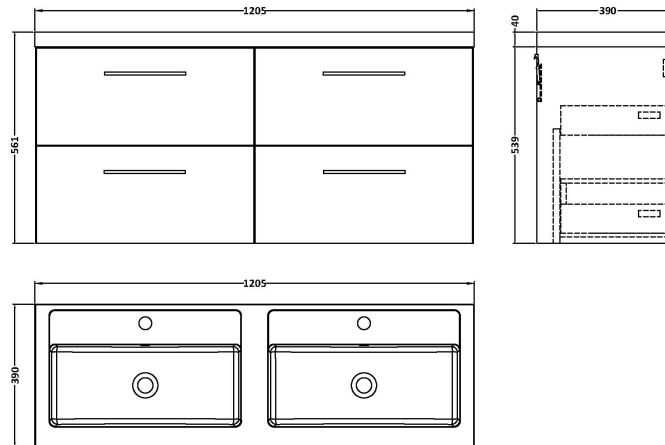

Sales Code: ARN624C

Description: 1200 Wh 4-Drawer Vanity & Double Basin

Packaging Details

Barcode: 5056462670416

Sales Code: NVF624N

Description: 600 Wh 2-Drawer Unit (365 Deep)

Product Dimensions

Height (mm):	540
Width (mm):	600
Depth (mm):	383
Nett Weight (kg):	21.5

Packaging Dimensions

Height (mm):	560
Width (mm):	520
Depth (mm):	405
Gross Weight (kg):	22

Packaging Data

Box Colour:	Brown Cardboard Box
Box Qty:	1
Label Size:	100 x 50
Label Colour:	White Label
Label Qty:	2

Outer Box Dimensions (If Applicable)

Height (mm):	
Width (mm):	
Depth (mm):	
Gross Weight (kg):	
Barcode:	5056462660288

Product Details

Country of Origin:	United Kingdom
Fitting Instruction:	No
CE & UKCA:	N/A
FSC Certified Materials:	Yes
Colour:	Black Woodgrain
Construction Method:	Cam & Wood Dowel
Construction Type:	Rigid
Cabinet Finish:	MFC Textured Woodgrain
Fascia Finish:	MFC Textured Woodgrain
Cabinet Thickness (mm):	18
Fascia Thickness (mm):	18
Drawer Included:	Yes
Drawer Type:	80mm High Metal S/C Inc Galler
No of Shelves:	0
Hinge Type:	Not Applicable
Hinge Included:	Not Applicable
Adjustable Legs:	No, Not Required
Fixings Included:	Yes
Handle Style:	Contemporary
Waste Shroud:	Yes
Handle Included:	Yes, Supplied
Handle Type:	D-Shape

Sales Code: PMB424

Description: Double Polymarble Basin 1205 X 390

Product Dimensions

Height (mm):	390
Width (mm):	1205
Depth (mm):	157
Nett Weight (kg):	18.12

Packaging Dimensions

Height (mm):	100
Width (mm):	1205
Depth (mm):	400
Gross Weight (kg):	18.12