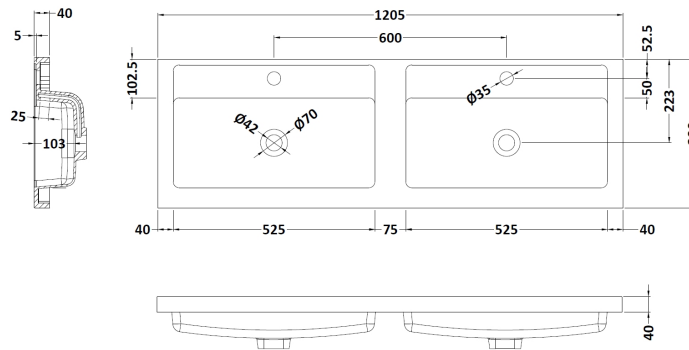

Packaging Dimensions

Height (mm):	560
Width (mm):	520
Depth (mm):	405
Gross Weight (kg):	22

Packaging Data

Box Colour:	Brown Cardboard Box
Box Qty:	1
Label Size:	100 x 50
Label Colour:	White Label
Label Qty:	2

Outer Box Dimensions (If Applicable)

Height (mm):	
Width (mm):	
Depth (mm):	
Gross Weight (kg):	
Barcode:	5056462660288

Product Details

Country of Origin:	United Kingdom
Fitting Instruction:	No
CE & UKCA:	N/A
FSC Certified Materials:	Yes
Colour:	Black Woodgrain
Construction Method:	Cam & Wood Dowel
Construction Type:	Rigid
Cabinet Finish:	MFC Textured Woodgrain
Fascia Finish:	MFC Textured Woodgrain
Cabinet Thickness (mm):	18
Fascia Thickness (mm):	18
Drawer Included:	Yes
Drawer Type:	80mm High Metal S/C Inc Galler
No of Shelves:	0
Hinge Type:	Not Applicable
Hinge Included:	Not Applicable
Adjustable Legs:	No, Not Required
Fixings Included:	Yes
Handle Style:	Contemporary
Waste Shroud:	Yes
Handle Included:	Yes, Supplied
Handle Type:	D-Shape

Sales Code: PMB424

Description: Double Polymarble Basin 1205 X 390

Product Dimensions

Height (mm):	390
Width (mm):	1205
Depth (mm):	157
Nett Weight (kg):	18.12

Packaging Dimensions

Height (mm):	100
Width (mm):	1205
Depth (mm):	400
Gross Weight (kg):	18.12

Packaging Data

Box Colour:	Brown Cardboard Box - Printed
Box Qty:	1
Label Size:	100 x 50
Label Colour:	White Label
Label Qty:	2

Outer Box Dimensions (If Applicable)

Height (mm):	
Width (mm):	
Depth (mm):	
Gross Weight (kg):	
Barcode:	5056211815136