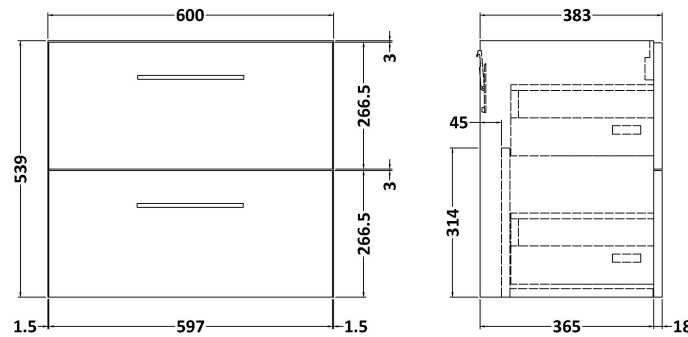

Sales Code: ARN1424C

Description: 1200 Wh 4-Drawer Vanity & Double Basin

Packaging Details

Barcode: 5056678414712

Sales Code: NVF1424

Description: 600 Wh 2-Drawer Unit (365 Deep)

Product Dimensions

Height (mm):	540
Width (mm):	600
Depth (mm):	383
Nett Weight (kg):	21.5

Packaging Dimensions

Height (mm):	560
Width (mm):	620
Depth (mm):	405
Gross Weight (kg):	22

Packaging Data

Box Colour:	Brown Cardboard Box - Printed
Box Qty:	0
Label Size:	0 x 0
Label Colour:	White Label
Label Qty:	2

Sales Code: PMB424

Description: Double Polymarble Basin 1205 X 390

Product Dimensions

Height (mm):	390
Width (mm):	1205
Depth (mm):	157
Nett Weight (kg):	18.12

Packaging Dimensions

Height (mm):	100
Width (mm):	1205
Depth (mm):	400
Gross Weight (kg):	18.12

Packaging Data

Box Colour:	Brown Cardboard Box - Printed
Box Qty:	1
Label Size:	100 x 50
Label Colour:	White Label
Label Qty:	2

Outer Box Dimensions (If Applicable)

Height (mm):	
Width (mm):	
Depth (mm):	
Gross Weight (kg):	
Barcode:	5056211815136