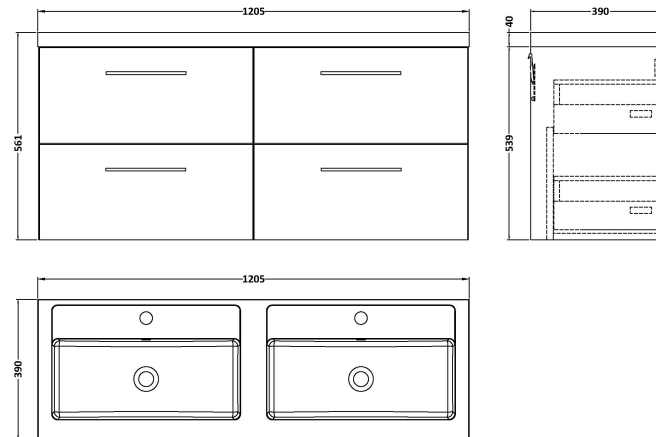

Sales Code: ARN1424C

Description: 1200 Wh 4-Drawer Vanity & Double Basin

Packaging Details

Barcode: 5056678414712

Sales Code: NVF1424

Description: 600 Wh 2-Drawer Unit (365 Deep)

Product Dimensions

Height (mm):	540
Width (mm):	600
Depth (mm):	383
Nett Weight (kg):	21.5

Packaging Dimensions

Height (mm):	560
Width (mm):	620
Depth (mm):	405
Gross Weight (kg):	22

Packaging Data

Box Colour:	Brown Cardboard Box - Printed
Box Qty:	0
Label Size:	0 x 0
Label Colour:	White Label
Label Qty:	2

Sales Code: PMB424

Description: Double Polymarble Basin 1205 X 390

Product Dimensions

Height (mm):	390
Width (mm):	1205
Depth (mm):	157
Nett Weight (kg):	18.12

Packaging Dimensions

Height (mm):	100
Width (mm):	1205
Depth (mm):	400
Gross Weight (kg):	18.12

Packaging Data

Box Colour:	Brown Cardboard Box - Printed
Box Qty:	1
Label Size:	100 x 50
Label Colour:	White Label
Label Qty:	2

Outer Box Dimensions (If Applicable)

Height (mm):	
Width (mm):	
Depth (mm):	
Gross Weight (kg):	
Barcode:	5056211815136