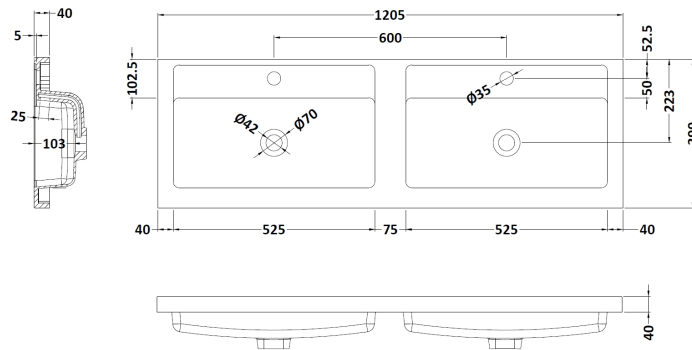

Packaging Dimensions

Height (mm):	560
Width (mm):	620
Depth (mm):	405
Gross Weight (kg):	22

Packaging Data

Box Colour:	Brown Cardboard Box - Printed
Box Qty:	0
Label Size:	0 x 0
Label Colour:	White Label
Label Qty:	2

Outer Box Dimensions (If Applicable)

Height (mm):	
Width (mm):	
Depth (mm):	
Gross Weight (kg):	
Barcode:	5056678402757

Product Details

Country of Origin:	China
Fitting Instruction:	No
CE & UKCA:	N/A
FSC Certified Materials:	Yes
Colour:	Satin Anthracite
Construction Method:	Cam & Wood Dowel
Construction Type:	Rigid
Cabinet Finish:	MFC Painted Matt
Fascia Finish:	Mdf Painted Matt
Cabinet Thickness (mm):	16
Fascia Thickness (mm):	18
Drawer Included:	Yes
Drawer Type:	80mm High Metal S/C Inc Galler
No of Shelves:	0
Hinge Type:	Not Applicable
Hinge Included:	Not Applicable
Adjustable Legs:	No, Not Required
Fixings Included:	Yes
Handle Style:	Contemporary
Waste Shroud:	Yes
Handle Included:	Yes, Supplied
Handle Type:	D-Shape

Sales Code: PMB424

Description: Double Polymarble Basin 1205 X 390

Product Dimensions

Height (mm):	390
Width (mm):	1205
Depth (mm):	157
Nett Weight (kg):	18.12

Packaging Dimensions

Height (mm):	100
Width (mm):	1205
Depth (mm):	400
Gross Weight (kg):	18.12

Packaging Data

Box Colour:	Brown Cardboard Box - Printed
Box Qty:	1
Label Size:	100 x 50
Label Colour:	White Label
Label Qty:	2

Outer Box Dimensions (If Applicable)

Height (mm):	
Width (mm):	
Depth (mm):	
Gross Weight (kg):	
Barcode:	5056211815136