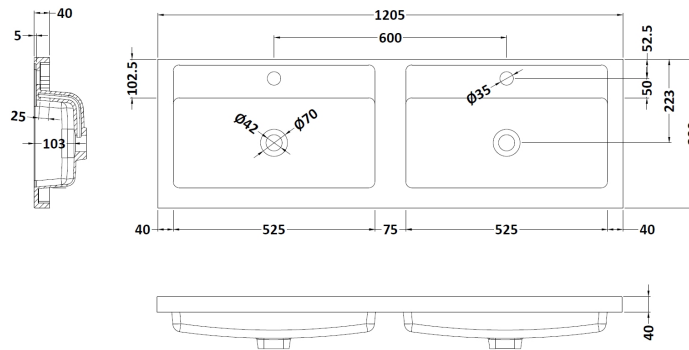

Packaging Dimensions

Height (mm):	560
Width (mm):	620
Depth (mm):	405
Gross Weight (kg):	22

Packaging Data

Box Colour:	Brown Cardboard Box - Printed
Box Qty:	0
Label Size:	0 x 0
Label Colour:	White Label
Label Qty:	2

Outer Box Dimensions (If Applicable)

Height (mm):	
Width (mm):	
Depth (mm):	
Gross Weight (kg):	
Barcode:	5056678406038

Product Details

Country of Origin:	China
Fitting Instruction:	No
CE & UKCA:	N/A
FSC Certified Materials:	Yes
Colour:	Satin Grey
Construction Method:	Cam & Wood Dowel
Construction Type:	Rigid
Cabinet Finish:	MFC Painted Matt
Fascia Finish:	Mdf Painted Matt
Cabinet Thickness (mm):	16
Fascia Thickness (mm):	18
Drawer Included:	Yes
Drawer Type:	80mm High Metal S/C Inc Galler
No of Shelves:	0
Hinge Type:	Not Applicable
Hinge Included:	Not Applicable
Adjustable Legs:	No, Not Required
Fixings Included:	Yes
Handle Style:	Contemporary
Waste Shroud:	Yes
Handle Included:	Yes, Supplied
Handle Type:	D-Shape

Sales Code: PMB424

Description: Double Polymarble Basin 1205 X 390

Product Dimensions

Height (mm):	390
Width (mm):	1205
Depth (mm):	157
Nett Weight (kg):	18.12

Packaging Dimensions

Height (mm):	100
Width (mm):	1205
Depth (mm):	400
Gross Weight (kg):	18.12

Packaging Data

Box Colour:	Brown Cardboard Box - Printed
Box Qty:	1
Label Size:	100 x 50
Label Colour:	White Label
Label Qty:	2

Outer Box Dimensions (If Applicable)

Height (mm):	
Width (mm):	
Depth (mm):	
Gross Weight (kg):	
Barcode:	5056211815136