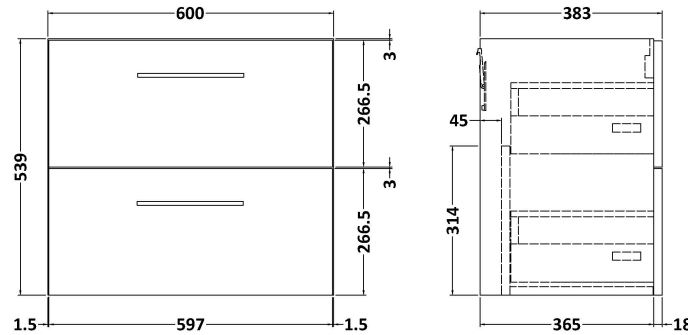

Sales Code: ARN2224C

Description: 1200 Wh 4-Drawer Vanity & Double Basin

Packaging Details

Barcode: 5056678415504

Sales Code: NVF2224

Description: 600 Wh 2-Drawer Unit (365 Deep)

Product Dimensions

Height (mm):	540
Width (mm):	600
Depth (mm):	383
Nett Weight (kg):	21.5

Packaging Dimensions

Height (mm):	560
Width (mm):	620
Depth (mm):	405
Gross Weight (kg):	22

Packaging Data

Box Colour:	Brown Cardboard Box - Printed
Box Qty:	0
Label Size:	0 x 0
Label Colour:	White Label
Label Qty:	2

Sales Code: PMB424

Description: Double Polymarble Basin 1205 X 390

Product Dimensions

Height (mm):	390
Width (mm):	1205
Depth (mm):	157
Nett Weight (kg):	18.12

Packaging Dimensions

Height (mm):	100
Width (mm):	1205
Depth (mm):	400
Gross Weight (kg):	18.12

Packaging Data

Box Colour:	Brown Cardboard Box - Printed
Box Qty:	1
Label Size:	100 x 50
Label Colour:	White Label
Label Qty:	2

Outer Box Dimensions (If Applicable)

Height (mm):	
Width (mm):	
Depth (mm):	
Gross Weight (kg):	
Barcode:	5056211815136