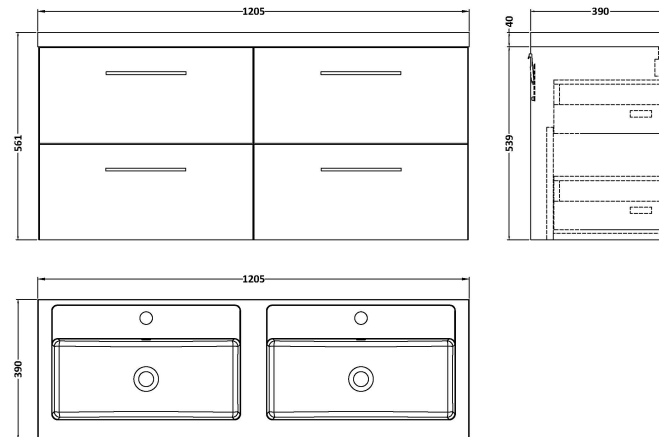

Sales Code: ARN2224C

Description: 1200 Wh 4-Drawer Vanity & Double Basin

Packaging Details

Barcode: 5056678415504

Sales Code: NVF2224

Description: 600 Wh 2-Drawer Unit (365 Deep)

Product Dimensions

Height (mm):	540
Width (mm):	600
Depth (mm):	383
Nett Weight (kg):	21.5

Packaging Dimensions

Height (mm):	560
Width (mm):	620
Depth (mm):	405
Gross Weight (kg):	22

Packaging Data

Box Colour:	Brown Cardboard Box - Printed
Box Qty:	0
Label Size:	0 x 0
Label Colour:	White Label
Label Qty:	2

Outer Box Dimensions (If Applicable)

Height (mm):	
Width (mm):	
Depth (mm):	
Gross Weight (kg):	
Barcode:	5056678406038

Product Details

Country of Origin:	China
Fitting Instruction:	No
CE & UKCA:	N/A
FSC Certified Materials:	Yes
Colour:	Satin Grey
Construction Method:	Cam & Wood Dowel
Construction Type:	Rigid
Cabinet Finish:	MFC Painted Matt
Fascia Finish:	Mdf Painted Matt
Cabinet Thickness (mm):	16
Fascia Thickness (mm):	18
Drawer Included:	Yes
Drawer Type:	80mm High Metal S/C Inc Galler
No of Shelves:	0
Hinge Type:	Not Applicable
Hinge Included:	Not Applicable
Adjustable Legs:	No, Not Required
Fixings Included:	Yes
Handle Style:	Contemporary
Waste Shroud:	Yes
Handle Included:	Yes, Supplied
Handle Type:	D-Shape

Sales Code: PMB424

Description: Double Polymarble Basin 1205 X 390

Product Dimensions

Height (mm):	390
Width (mm):	1205
Depth (mm):	157
Nett Weight (kg):	18.12

Packaging Dimensions

Height (mm):	100
Width (mm):	1205
Depth (mm):	400
Gross Weight (kg):	18.12