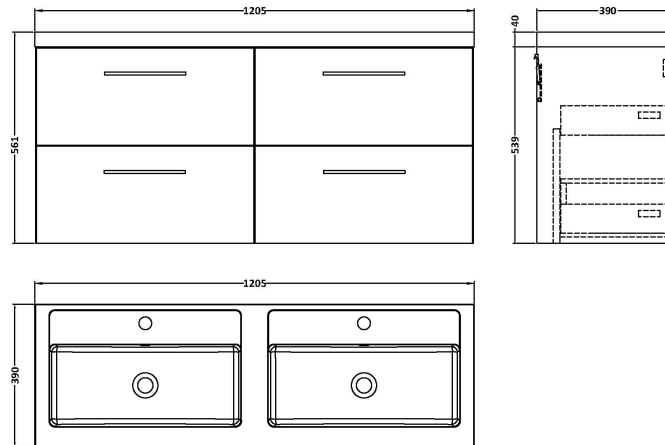

Sales Code: ARN2524C

Description: 1200 Wh 4-Drawer Vanity & Double Basin

Packaging Details

Barcode: 5056462670447

Sales Code: NVF2524

Description: 600 Wh 2-Drawer Unit (365 Deep)

Product Dimensions

Height (mm):	539
Width (mm):	600
Depth (mm):	383
Nett Weight (kg):	21.5

Packaging Dimensions

Height (mm):	560
Width (mm):	520
Depth (mm):	405
Gross Weight (kg):	22

Packaging Data

Box Colour:	Brown Cardboard Box
Box Qty:	1
Label Size:	100 x 50
Label Colour:	White Label
Label Qty:	2

Outer Box Dimensions (If Applicable)

Height (mm):	
Width (mm):	
Depth (mm):	
Gross Weight (kg):	
Barcode:	5056462660028

Product Details

Country of Origin:	United Kingdom
Fitting Instruction:	No
CE & UKCA:	N/A
FSC Certified Materials:	Yes
Colour:	Grey Vicenza Oak
Construction Method:	Cam & Wood Dowel
Construction Type:	Rigid
Cabinet Finish:	MFC Textured Woodgrain
Fascia Finish:	MFC Textured Woodgrain
Cabinet Thickness (mm):	18
Fascia Thickness (mm):	18
Drawer Included:	Yes
Drawer Type:	80mm High Metal S/C Inc Galler
No of Shelves:	0
Hinge Type:	Not Applicable
Hinge Included:	Not Applicable
Adjustable Legs:	No, Not Required
Fixings Included:	Yes
Handle Style:	Contemporary
Waste Shroud:	Yes
Handle Included:	Yes, Supplied
Handle Type:	D-Shape

Sales Code: PMB424

Description: Double Polymarble Basin 1205 X 390

Product Dimensions

Height (mm):	390
Width (mm):	1205
Depth (mm):	157
Nett Weight (kg):	18.12

Packaging Dimensions

Height (mm):	100
Width (mm):	1205
Depth (mm):	400
Gross Weight (kg):	18.12