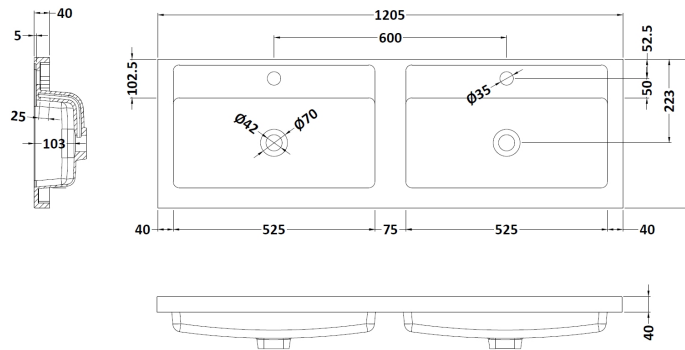

Packaging Dimensions

Height (mm):	560
Width (mm):	520
Depth (mm):	405
Gross Weight (kg):	22

Packaging Data

Box Colour:	Brown Cardboard Box
Box Qty:	1
Label Size:	100 x 50
Label Colour:	White Label
Label Qty:	2

Outer Box Dimensions (If Applicable)

Height (mm):	
Width (mm):	
Depth (mm):	
Gross Weight (kg):	
Barcode:	5056462660028

Product Details

Country of Origin:	United Kingdom
Fitting Instruction:	No
CE & UKCA:	N/A
FSC Certified Materials:	Yes
Colour:	Grey Vicenza Oak
Construction Method:	Cam & Wood Dowel
Construction Type:	Rigid
Cabinet Finish:	MFC Textured Woodgrain
Fascia Finish:	MFC Textured Woodgrain
Cabinet Thickness (mm):	18
Fascia Thickness (mm):	18
Drawer Included:	Yes
Drawer Type:	80mm High Metal S/C Inc Galler
No of Shelves:	0
Hinge Type:	Not Applicable
Hinge Included:	Not Applicable
Adjustable Legs:	No, Not Required
Fixings Included:	Yes
Handle Style:	Contemporary
Waste Shroud:	Yes
Handle Included:	Yes, Supplied
Handle Type:	D-Shape

Sales Code: PMB424

Description: Double Polymarble Basin 1205 X 390

Product Dimensions

Height (mm):	390
Width (mm):	1205
Depth (mm):	157
Nett Weight (kg):	18.12

Packaging Dimensions

Height (mm):	100
Width (mm):	1205
Depth (mm):	400
Gross Weight (kg):	18.12

Packaging Data

Box Colour:	Brown Cardboard Box - Printed
Box Qty:	1
Label Size:	100 x 50
Label Colour:	White Label
Label Qty:	2

Outer Box Dimensions (If Applicable)

Height (mm):	
Width (mm):	
Depth (mm):	
Gross Weight (kg):	
Barcode:	5056211815136