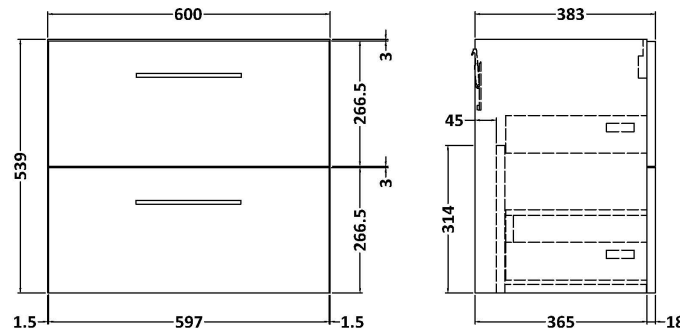

Sales Code: ARN2524C

Description: 1200 Wh 4-Drawer Vanity & Double Basin

Packaging Details

Barcode: 5056462670447

Sales Code: NVF2524

Description: 600 Wh 2-Drawer Unit (365 Deep)

Product Dimensions

Height (mm):	539
Width (mm):	600
Depth (mm):	383
Nett Weight (kg):	21.5

Packaging Dimensions

Height (mm):	560
Width (mm):	520
Depth (mm):	405
Gross Weight (kg):	22

Packaging Data

Box Colour:	Brown Cardboard Box
Box Qty:	1
Label Size:	100 x 50
Label Colour:	White Label
Label Qty:	2

Sales Code: PMB424

Description: Double Polymarble Basin 1205 X 390

Product Dimensions

Height (mm):	390
Width (mm):	1205
Depth (mm):	157
Nett Weight (kg):	18.12

Packaging Dimensions

Height (mm):	100
Width (mm):	1205
Depth (mm):	400
Gross Weight (kg):	18.12

Packaging Data

Box Colour:	Brown Cardboard Box - Printed
Box Qty:	1
Label Size:	100 x 50
Label Colour:	White Label
Label Qty:	2

Outer Box Dimensions (If Applicable)

Height (mm):	
Width (mm):	
Depth (mm):	
Gross Weight (kg):	
Barcode:	5056211815136