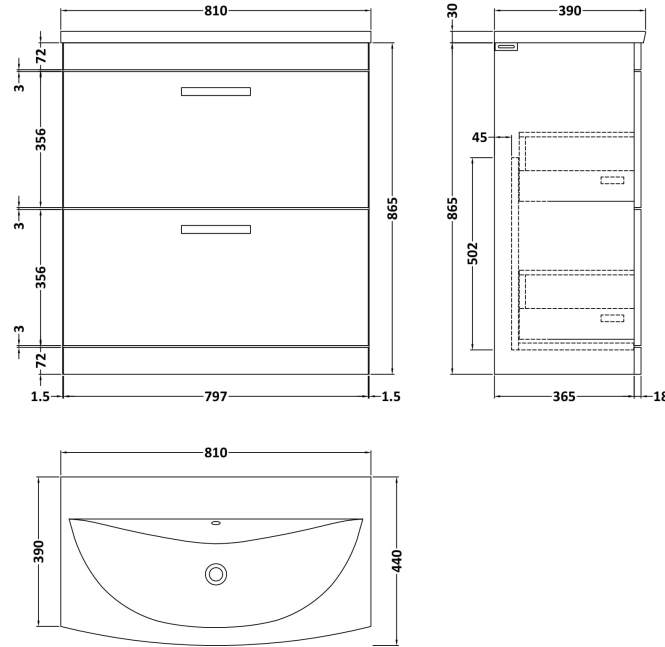

Sales Code: ATH054G

Description: 800 Fs 2-Drawer Vanity & Basin 4

Packaging Details

Barcode: 5056462622347

Sales Code: MOD605

Description: 800 Floor Standing 2-Drawer Basin Unit

Product Dimensions

Height (mm):	865
Width (mm):	800
Depth (mm):	383
Nett Weight (kg):	34.6

Packaging Dimensions

Height (mm):	885
Width (mm):	820
Depth (mm):	405
Gross Weight (kg):	36.8

Packaging Data

Box Colour:	Brown Cardboard Box
Box Qty:	1
Label Size:	100 x 50
Label Colour:	White Label
Label Qty:	2

Sales Code: NVM045

Description: 800 Curved Basin 1Th

Product Dimensions

Height (mm):	160
Width (mm):	810
Depth (mm):	440
Nett Weight (kg):	15

Packaging Dimensions

Height (mm):	190
Width (mm):	830
Depth (mm):	415
Gross Weight (kg):	15.5

Packaging Data

Box Colour:	Brown Cardboard Box
Box Qty:	1
Label Size:	100 x 50
Label Colour:	White Label
Label Qty:	2

Outer Box Dimensions (If Applicable)

Height (mm):	
Width (mm):	
Depth (mm):	
Gross Weight (kg):	
Barcode:	5056462620978