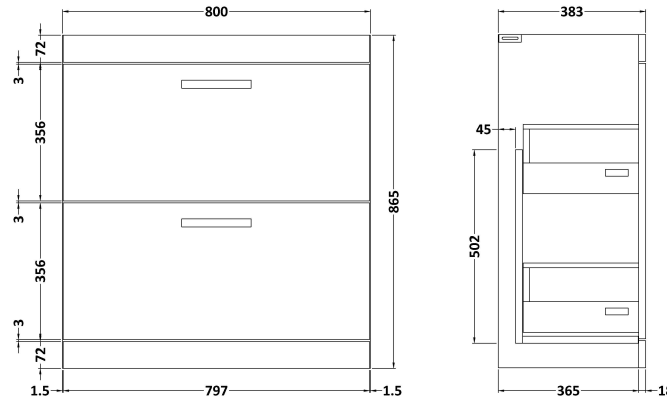

Sales Code: ATH054G

Description: 800 Fs 2-Drawer Vanity & Basin 4

Packaging Details

Barcode: 5056462622347

Sales Code: MOD605

Description: 800 Floor Standing 2-Drawer Basin Unit

Product Dimensions

Height (mm):	865
Width (mm):	800
Depth (mm):	383
Nett Weight (kg):	34.6

Packaging Dimensions

Height (mm):	885
Width (mm):	820
Depth (mm):	405
Gross Weight (kg):	36.8

Packaging Data

Box Colour:	Brown Cardboard Box
Box Qty:	1
Label Size:	100 x 50
Label Colour:	White Label
Label Qty:	2

Sales Code: NVM045

Description: 800 Curved Basin 1Th

Product Dimensions

Height (mm):	160
Width (mm):	810
Depth (mm):	440
Nett Weight (kg):	15

Packaging Dimensions

Height (mm):	190
Width (mm):	830
Depth (mm):	415
Gross Weight (kg):	15.5

Packaging Data

Box Colour:	Brown Cardboard Box
Box Qty:	1
Label Size:	100 x 50
Label Colour:	White Label
Label Qty:	2

Outer Box Dimensions (If Applicable)

Height (mm):	
Width (mm):	
Depth (mm):	
Gross Weight (kg):	
Barcode:	5056462620978