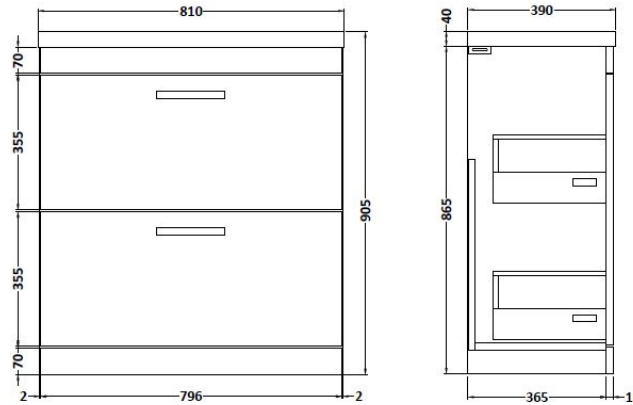

Sales Code: MOC305

Description: 800 Floor Standing 2-Drawer Basin Unit

800 2 - DRAWER FLOOR UNIT

Product Dimensions

Height (mm):	865
Width (mm):	800
Depth (mm):	383
Nett Weight (kg):	31.5

Packaging Dimensions

Height (mm):	885
Width (mm):	820
Depth (mm):	405
Gross Weight (kg):	32

Packaging Data

Box Colour:	Brown Cardboard Box
Box Qty:	1
Label Size:	100 x 50
Label Colour:	White Label
Label Qty:	2

Outer Box Dimensions (If Applicable)

Height (mm):	
Width (mm):	
Depth (mm):	
Gross Weight (kg):	
Barcode:	5055275870013

Product Details

Country of Origin:	China
Fitting Instruction:	No
CE & UKCA:	N/A
FSC Certified Materials:	Yes
Colour:	Gloss Grey
Construction Method:	Cam & Wood Dowel
Construction Type:	Rigid
Cabinet Finish:	MFC Painted Gloss
Fascia Finish:	Mdf Painted Gloss
Cabinet Thickness (mm):	16
Fascia Thickness (mm):	18
Drawer Included:	Yes
Drawer Type:	80mm High Metal Softclose
No of Shelves:	0
Hinge Type:	Not Applicable
Hinge Included:	Not Applicable
Adjustable Legs:	No, Not Required
Fixings Included:	Yes
Handle Style:	Contemporary
Waste Shroud:	Yes
Handle Included:	Yes, Supplied
Handle Type:	Strap