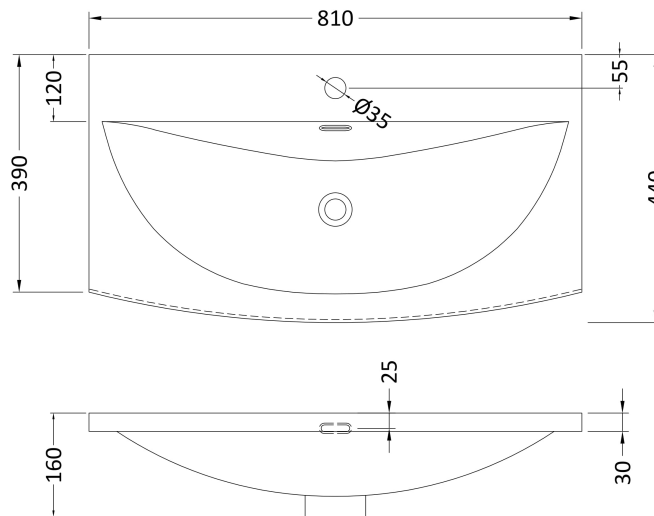

Height (mm):	865
Width (mm):	800
Depth (mm):	383
Nett Weight (kg):	31.5

Packaging Dimensions

Height (mm):	885
Width (mm):	820
Depth (mm):	405
Gross Weight (kg):	32

Packaging Data

Box Colour:	Brown Cardboard Box
Box Qty:	1
Label Size:	100 x 50
Label Colour:	White Label
Label Qty:	2

Outer Box Dimensions (If Applicable)

Height (mm):	
Width (mm):	
Depth (mm):	
Gross Weight (kg):	
Barcode:	5055275870013

Product Details

Country of Origin:	China
Fitting Instruction:	No
CE & UKCA:	N/A
FSC Certified Materials:	Yes
Colour:	Gloss Grey
Construction Method:	Cam & Wood Dowel
Construction Type:	Rigid
Cabinet Finish:	MFC Painted Gloss
Fascia Finish:	Mdf Painted Gloss
Cabinet Thickness (mm):	16
Fascia Thickness (mm):	18
Drawer Included:	Yes
Drawer Type:	80mm High Metal Softclose
No of Shelves:	0
Hinge Type:	Not Applicable
Hinge Included:	Not Applicable
Adjustable Legs:	No, Not Required
Fixings Included:	Yes
Handle Style:	Contemporary
Waste Shroud:	Yes
Handle Included:	Yes, Supplied
Handle Type:	Strap

Sales Code: NVM045

Description: 800 Curved Basin 1Th

Product Dimensions

Height (mm):	160
Width (mm):	810
Depth (mm):	440
Nett Weight (kg):	15

Packaging Dimensions

Height (mm):	190
Width (mm):	830
Depth (mm):	415
Gross Weight (kg):	15.5

Packaging Data

Box Colour:	Brown Cardboard Box
Box Qty:	1
Label Size:	100 x 50
Label Colour:	White Label
Label Qty:	2

Outer Box Dimensions (If Applicable)

Height (mm):	
Width (mm):	
Depth (mm):	
Gross Weight (kg):	
Barcode:	5056462620978