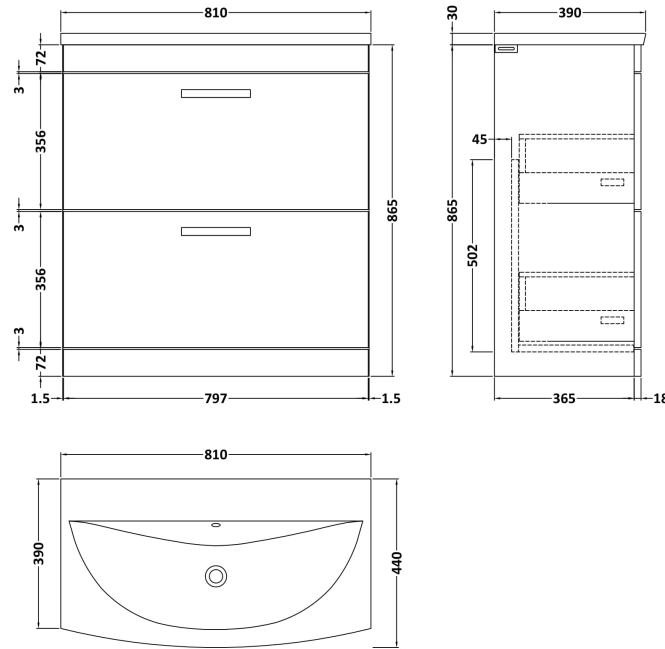

Sales Code: ATH079G

Description: 800 Fs 2-Drawer Vanity & Basin 4

Packaging Details

Barcode: 5056462622491