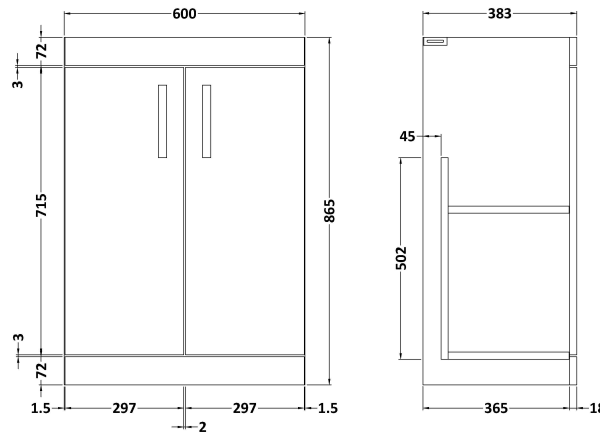

### Product Dimensions

Height (mm):	865
Width (mm):	600
Depth (mm):	383
Nett Weight (kg):	21

### Packaging Dimensions

Height (mm):	405
Width (mm):	620
Depth (mm):	885
Gross Weight (kg):	21.5

### Product Dimensions

Height (mm):	390
Width (mm):	1205
Depth (mm):	157
Nett Weight (kg):	18.12

### Packaging Dimensions

Height (mm):	100
Width (mm):	1205
Depth (mm):	400
Gross Weight (kg):	18.12