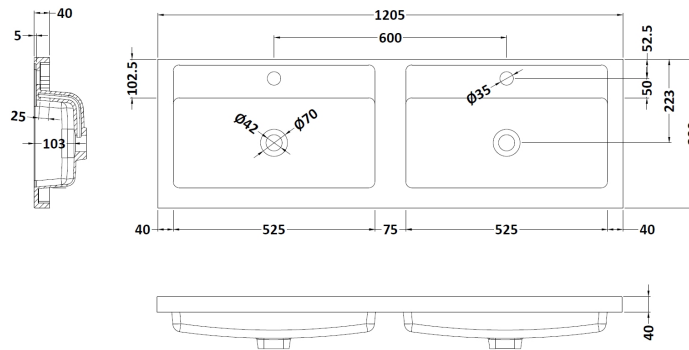

### Product Dimensions

Height (mm):	865
Width (mm):	600
Depth (mm):	383
Nett Weight (kg):	21

### Packaging Dimensions

Height (mm):	405
Width (mm):	620
Depth (mm):	885
Gross Weight (kg):	21.5

### Outer Box Dimensions (If Applicable)

Height (mm):	
Width (mm):	
Depth (mm):	
Gross Weight (kg):	
Barcode:	5055275825495

### Product Dimensions

Height (mm):	390
Width (mm):	1205
Depth (mm):	157
Nett Weight (kg):	18.12