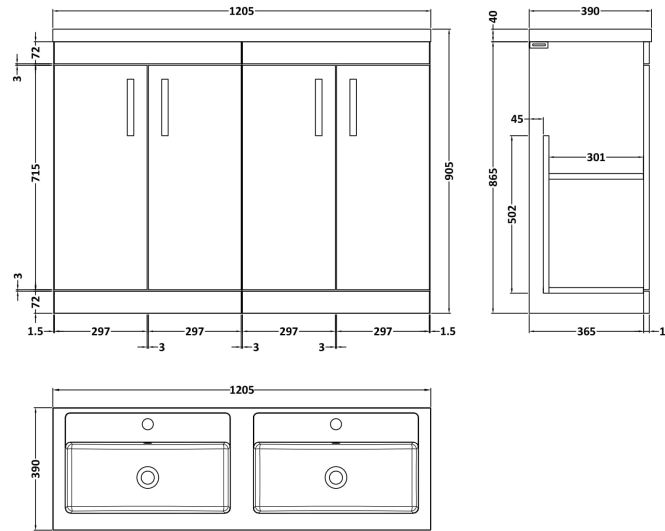

Sales Code: ATH025C

Description: 1200 Fs 4-Door Vanity & Double Basin

Packaging Details

Barcode: 5056211815174