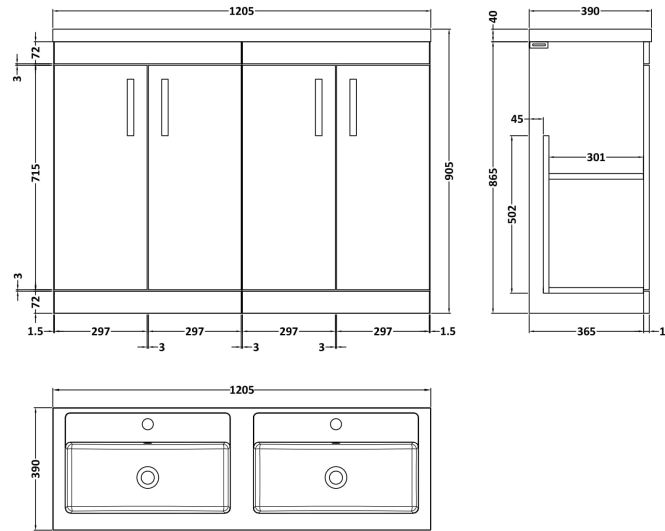

Sales Code: ATH026C

Description: 1200 Fs 4-Door Vanity & Double Basin

Packaging Details

Barcode: 5056211815181

Sales Code: MOD603

Description: 600 Floor Standing 2-Door Basin Unit

Product Dimensions

Height (mm):	865
Width (mm):	600
Depth (mm):	383
Nett Weight (kg):	21

Packaging Dimensions

Height (mm):	405
Width (mm):	620
Depth (mm):	885
Gross Weight (kg):	21.5

Packaging Data

Box Colour:	Brown Cardboard Box
Box Qty:	1
Label Size:	100 x 50
Label Colour:	White Label
Label Qty:	2

Outer Box Dimensions (If Applicable)

Height (mm):	
Width (mm):	
Depth (mm):	
Gross Weight (kg):	
Barcode:	5055275825501

Product Details

Country of Origin:	United Kingdom
Fitting Instruction:	No
CE & UKCA:	N/A
FSC Certified Materials:	Yes
Colour:	Black Woodgrain
Construction Method:	Cam & Wood Dowel
Construction Type:	Rigid
Cabinet Finish:	MFC Textured Woodgrain
Fascia Finish:	MFC Textured Woodgrain
Cabinet Thickness (mm):	18
Fascia Thickness (mm):	18
Drawer Included:	No
Drawer Type:	Not Applicable
No of Shelves:	1
Hinge Type:	95 Degree Clip-On Soft Close
Hinge Included:	Yes, Supplied
Adjustable Legs:	No, Not Required
Fixings Included:	Yes
Handle Style:	Contemporary
Waste Shroud:	No
Handle Included:	Yes, Supplied
Handle Type:	D-Shape

Sales Code: PMB424

Description: Double Polymarble Basin 1205 X 390

Product Dimensions

Height (mm):	390
Width (mm):	1205
Depth (mm):	157
Nett Weight (kg):	18.12

Packaging Dimensions

Height (mm):	100
Width (mm):	1205
Depth (mm):	400
Gross Weight (kg):	18.12