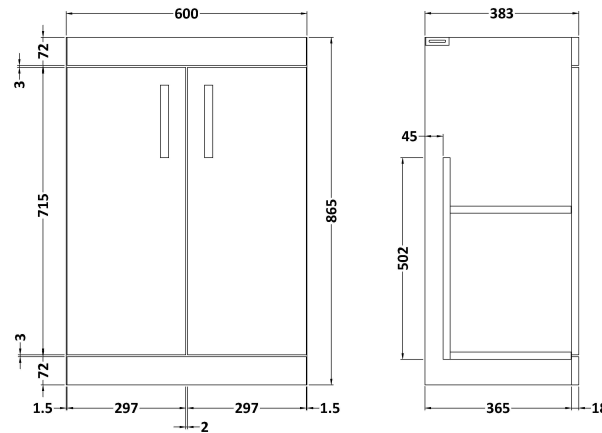

Sales Code: ATH026C

Description: 1200 Fs 4-Door Vanity & Double Basin

Packaging Details

Barcode: 5056211815181

Sales Code: MOD603

Description: 600 Floor Standing 2-Door Basin Unit

Product Dimensions

Height (mm):	865
Width (mm):	600
Depth (mm):	383
Nett Weight (kg):	21

Packaging Dimensions

Height (mm):	405
Width (mm):	620
Depth (mm):	885
Gross Weight (kg):	21.5

Packaging Data

Box Colour:	Brown Cardboard Box
Box Qty:	1
Label Size:	100 x 50
Label Colour:	White Label
Label Qty:	2

Outer Box Dimensions (If Applicable)

Height (mm):	
Width (mm):	
Depth (mm):	
Gross Weight (kg):	
Barcode:	5055275825501

Product Details

Country of Origin:	United Kingdom
Fitting Instruction:	No
CE & UKCA:	N/A
FSC Certified Materials:	Yes
Colour:	Black Woodgrain
Construction Method:	Cam & Wood Dowel
Construction Type:	Rigid
Cabinet Finish:	MFC Textured Woodgrain
Fascia Finish:	MFC Textured Woodgrain
Cabinet Thickness (mm):	18
Fascia Thickness (mm):	18
Drawer Included:	No
Drawer Type:	Not Applicable
No of Shelves:	1
Hinge Type:	95 Degree Clip-On Soft Close
Hinge Included:	Yes, Supplied
Adjustable Legs:	No, Not Required
Fixings Included:	Yes
Handle Style:	Contemporary
Waste Shroud:	No
Handle Included:	Yes, Supplied
Handle Type:	D-Shape

Sales Code: PMB424

Description: Double Polymarble Basin 1205 X 390

Product Dimensions

Height (mm):	390
Width (mm):	1205
Depth (mm):	157
Nett Weight (kg):	18.12

Packaging Dimensions

Height (mm):	100
Width (mm):	1205
Depth (mm):	400
Gross Weight (kg):	18.12