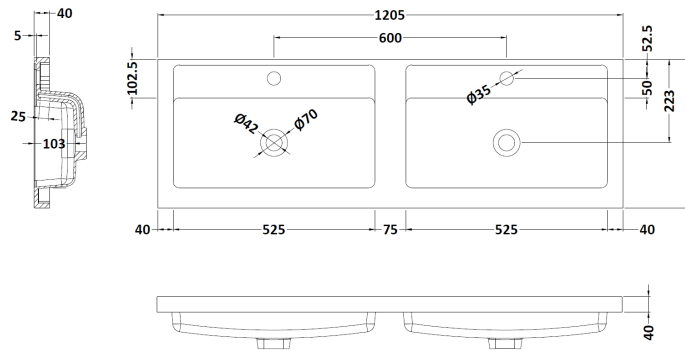

Packaging Dimensions

Height (mm):	405
Width (mm):	620
Depth (mm):	885
Gross Weight (kg):	21.5

Packaging Data

Box Colour:	Brown Cardboard Box
Box Qty:	1
Label Size:	100 x 50
Label Colour:	White Label
Label Qty:	2

Outer Box Dimensions (If Applicable)

Height (mm):	
Width (mm):	
Depth (mm):	
Gross Weight (kg):	
Barcode:	5055275825501

Product Details

Country of Origin:	United Kingdom
Fitting Instruction:	No
CE & UKCA:	N/A
FSC Certified Materials:	Yes
Colour:	Black Woodgrain
Construction Method:	Cam & Wood Dowel
Construction Type:	Rigid
Cabinet Finish:	MFC Textured Woodgrain
Fascia Finish:	MFC Textured Woodgrain
Cabinet Thickness (mm):	18
Fascia Thickness (mm):	18
Drawer Included:	No
Drawer Type:	Not Applicable
No of Shelves:	1
Hinge Type:	95 Degree Clip-On Soft Close
Hinge Included:	Yes, Supplied
Adjustable Legs:	No, Not Required
Fixings Included:	Yes
Handle Style:	Contemporary
Waste Shroud:	No
Handle Included:	Yes, Supplied
Handle Type:	D-Shape

Sales Code: PMB424

Description: Double Polymarble Basin 1205 X 390

Product Dimensions

Height (mm):	390
Width (mm):	1205
Depth (mm):	157
Nett Weight (kg):	18.12

Packaging Dimensions

Height (mm):	100
Width (mm):	1205
Depth (mm):	400
Gross Weight (kg):	18.12

Packaging Data

Box Colour:	Brown Cardboard Box - Printed
Box Qty:	1
Label Size:	100 x 50
Label Colour:	White Label
Label Qty:	2

Outer Box Dimensions (If Applicable)

Height (mm):	
Width (mm):	
Depth (mm):	
Gross Weight (kg):	
Barcode:	5056211815136