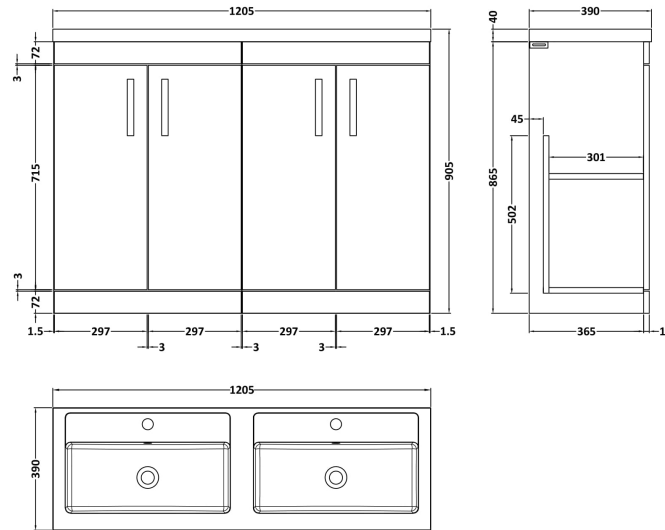

Sales Code: ATH027C

Description: 1200 Fs 4-Door Vanity & Double Basin

Packaging Details

Barcode: 5056211815198

Sales Code: MOE103

Description: 600 Floor Standing 2-Door Basin Unit

Product Dimensions

Height (mm):	865
Width (mm):	600
Depth (mm):	383
Nett Weight (kg):	21

Packaging Dimensions

Height (mm):	405
Width (mm):	620
Depth (mm):	885
Gross Weight (kg):	21.5

Packaging Data

Box Colour:	Brown Cardboard Box - Printed
Box Qty:	0
Label Size:	0 x 0
Label Colour:	White Label
Label Qty:	2

Outer Box Dimensions (If Applicable)

Height (mm):	
Width (mm):	
Depth (mm):	
Gross Weight (kg):	
Barcode:	5055275880623

Product Details

Country of Origin:	China
Fitting Instruction:	No
CE & UKCA:	N/A
FSC Certified Materials:	Yes
Colour:	Gloss White
Construction Method:	Cam & Wood Dowel
Construction Type:	Rigid
Cabinet Finish:	MFC Painted Gloss
Fascia Finish:	Mdf Painted Gloss
Cabinet Thickness (mm):	16
Fascia Thickness (mm):	18
Drawer Included:	No
Drawer Type:	Not Applicable
No of Shelves:	1
Hinge Type:	95 Degree Clip-On Soft Close
Hinge Included:	Yes, Supplied
Adjustable Legs:	No, Not Required
Fixings Included:	Yes
Handle Style:	Contemporary
Waste Shroud:	No
Handle Included:	Yes, Supplied
Handle Type:	D-Shape

Sales Code: PMB424

Description: Double Polymarble Basin 1205 X 390

Product Dimensions

Height (mm):	390
Width (mm):	1205
Depth (mm):	157
Nett Weight (kg):	18.12

Packaging Dimensions

Height (mm):	100
Width (mm):	1205
Depth (mm):	400
Gross Weight (kg):	18.12