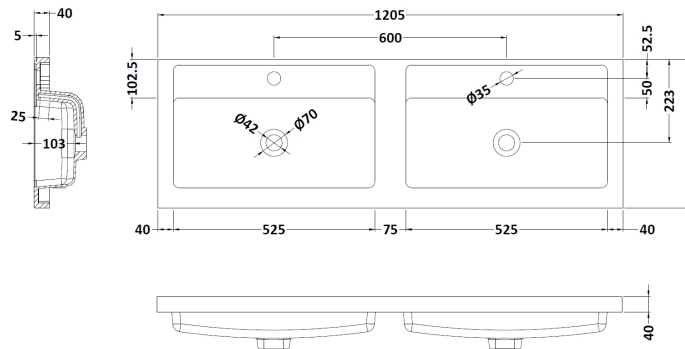

Packaging Dimensions

Height (mm):	405
Width (mm):	620
Depth (mm):	885
Gross Weight (kg):	21.5

Packaging Data

Box Colour:	Brown Cardboard Box - Printed
Box Qty:	0
Label Size:	0 x 0
Label Colour:	White Label
Label Qty:	2

Outer Box Dimensions (If Applicable)

Height (mm):	
Width (mm):	
Depth (mm):	
Gross Weight (kg):	
Barcode:	5055275880623

Product Details

Country of Origin:	China
Fitting Instruction:	No
CE & UKCA:	N/A
FSC Certified Materials:	Yes
Colour:	Gloss White
Construction Method:	Cam & Wood Dowel
Construction Type:	Rigid
Cabinet Finish:	MFC Painted Gloss
Fascia Finish:	Mdf Painted Gloss
Cabinet Thickness (mm):	16
Fascia Thickness (mm):	18
Drawer Included:	No
Drawer Type:	Not Applicable
No of Shelves:	1
Hinge Type:	95 Degree Clip-On Soft Close
Hinge Included:	Yes, Supplied
Adjustable Legs:	No, Not Required
Fixings Included:	Yes
Handle Style:	Contemporary
Waste Shroud:	No
Handle Included:	Yes, Supplied
Handle Type:	D-Shape

Sales Code: PMB424

Description: Double Polymarble Basin 1205 X 390

Product Dimensions

Height (mm):	390
Width (mm):	1205
Depth (mm):	157
Nett Weight (kg):	18.12

Packaging Dimensions

Height (mm):	100
Width (mm):	1205
Depth (mm):	400
Gross Weight (kg):	18.12

Packaging Data

Box Colour:	Brown Cardboard Box - Printed
Box Qty:	1
Label Size:	100 x 50
Label Colour:	White Label
Label Qty:	2

Outer Box Dimensions (If Applicable)

Height (mm):	
Width (mm):	
Depth (mm):	
Gross Weight (kg):	
Barcode:	5056211815136