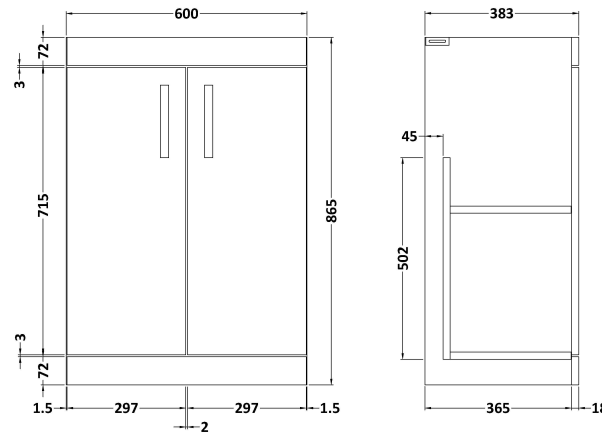

Sales Code: ATH027C

Description: 1200 Fs 4-Door Vanity & Double Basin

Packaging Details

Barcode: 5056211815198

Sales Code: MOE103

Description: 600 Floor Standing 2-Door Basin Unit

Product Dimensions

Height (mm):	865
Width (mm):	600
Depth (mm):	383
Nett Weight (kg):	21

Packaging Dimensions

Height (mm):	405
Width (mm):	620
Depth (mm):	885
Gross Weight (kg):	21.5

Packaging Data

Box Colour:	Brown Cardboard Box - Printed
Box Qty:	0
Label Size:	0 x 0
Label Colour:	White Label
Label Qty:	2

Outer Box Dimensions (If Applicable)

Height (mm):	
Width (mm):	
Depth (mm):	
Gross Weight (kg):	
Barcode:	5055275880623

Product Details

Country of Origin:	China
Fitting Instruction:	No
CE & UKCA:	N/A
FSC Certified Materials:	Yes
Colour:	Gloss White
Construction Method:	Cam & Wood Dowel
Construction Type:	Rigid
Cabinet Finish:	MFC Painted Gloss
Fascia Finish:	Mdf Painted Gloss
Cabinet Thickness (mm):	16
Fascia Thickness (mm):	18
Drawer Included:	No
Drawer Type:	Not Applicable
No of Shelves:	1
Hinge Type:	95 Degree Clip-On Soft Close
Hinge Included:	Yes, Supplied
Adjustable Legs:	No, Not Required
Fixings Included:	Yes
Handle Style:	Contemporary
Waste Shroud:	No
Handle Included:	Yes, Supplied
Handle Type:	D-Shape

Sales Code: PMB424

Description: Double Polymarble Basin 1205 X 390

Product Dimensions

Height (mm):	390
Width (mm):	1205
Depth (mm):	157
Nett Weight (kg):	18.12

Packaging Dimensions

Height (mm):	100
Width (mm):	1205
Depth (mm):	400
Gross Weight (kg):	18.12