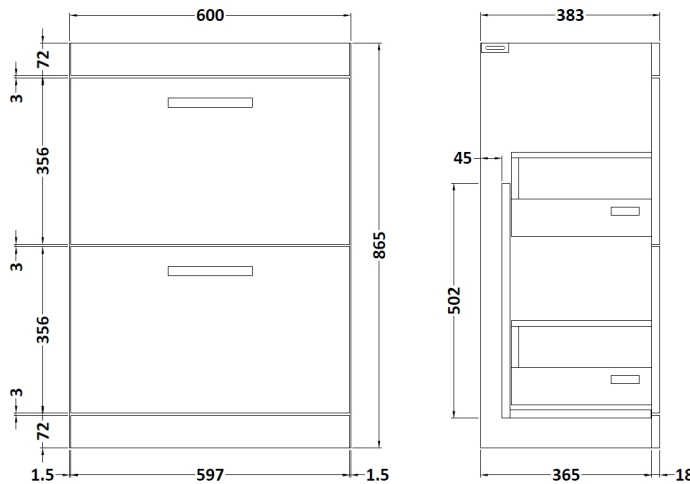

Sales Code: ATH076C

Description: 1200 Fs 4-Drawer Vanity & Double Basin

Packaging Details

Barcode: 5056211815280

Sales Code: MOC333

Description: 600 Floor Standing 2-Drawer Basin Unit

Product Dimensions

Height (mm):	865
Width (mm):	600
Depth (mm):	383
Nett Weight (kg):	26

Packaging Dimensions

Height (mm):	885
Width (mm):	620
Depth (mm):	405
Gross Weight (kg):	26.5

Packaging Data

Box Colour:	Brown Cardboard Box
Box Qty:	1
Label Size:	100 x 50
Label Colour:	White Label
Label Qty:	2

Sales Code: PMB424

Description: Double Polymarble Basin 1205 X 390

Product Dimensions

Height (mm):	390
Width (mm):	1205
Depth (mm):	157
Nett Weight (kg):	18.12

Packaging Dimensions

Height (mm):	100
Width (mm):	1205
Depth (mm):	400
Gross Weight (kg):	18.12

Packaging Data

Box Colour:	Brown Cardboard Box - Printed
Box Qty:	1
Label Size:	100 x 50
Label Colour:	White Label
Label Qty:	2

Outer Box Dimensions (If Applicable)

Height (mm):	
Width (mm):	
Depth (mm):	
Gross Weight (kg):	
Barcode:	5056211815136