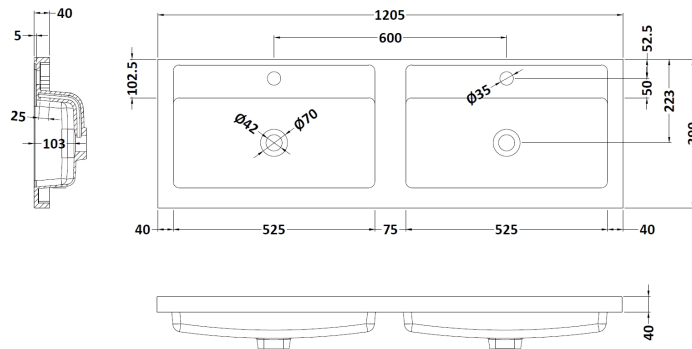

Packaging Dimensions

Height (mm):	885
Width (mm):	620
Depth (mm):	405
Gross Weight (kg):	26.5

Packaging Data

Box Colour:	Brown Cardboard Box
Box Qty:	1
Label Size:	100 x 50
Label Colour:	White Label
Label Qty:	2

Outer Box Dimensions (If Applicable)

Height (mm):	
Width (mm):	
Depth (mm):	
Gross Weight (kg):	
Barcode:	5055275869987

Product Details

Country of Origin:	China
Fitting Instruction:	No
CE & UKCA:	N/A
FSC Certified Materials:	Yes
Colour:	Gloss Grey
Construction Method:	Cam & Wood Dowel
Construction Type:	Rigid
Cabinet Finish:	MFC Painted Gloss
Fascia Finish:	Mdf Painted Gloss
Cabinet Thickness (mm):	16
Fascia Thickness (mm):	18
Drawer Included:	Yes
Drawer Type:	80mm High Metal Softclose
No of Shelves:	0
Hinge Type:	Not Applicable
Hinge Included:	Not Applicable
Adjustable Legs:	No, Not Required
Fixings Included:	Yes
Handle Style:	Contemporary
Waste Shroud:	Yes
Handle Included:	Yes, Supplied
Handle Type:	Strap

Sales Code: PMB424

Description: Double Polymarble Basin 1205 X 390

Product Dimensions

Height (mm):	390
Width (mm):	1205
Depth (mm):	157
Nett Weight (kg):	18.12

Packaging Dimensions

Height (mm):	100
Width (mm):	1205
Depth (mm):	400
Gross Weight (kg):	18.12

Packaging Data

Box Colour:	Brown Cardboard Box - Printed
Box Qty:	1
Label Size:	100 x 50
Label Colour:	White Label
Label Qty:	2

Outer Box Dimensions (If Applicable)

Height (mm):	
Width (mm):	
Depth (mm):	
Gross Weight (kg):	
Barcode:	5056211815136