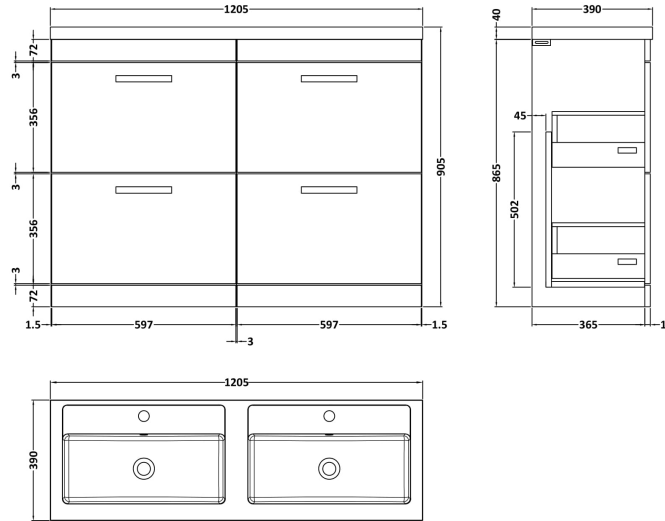

Sales Code: ATH076C

Description: 1200 Fs 4-Drawer Vanity & Double Basin

Packaging Details

Barcode: 5056211815280

Sales Code: MOC333

Description: 600 Floor Standing 2-Drawer Basin Unit

Product Dimensions

Height (mm):	865
Width (mm):	600
Depth (mm):	383
Nett Weight (kg):	26

Packaging Dimensions

Height (mm):	885
Width (mm):	620
Depth (mm):	405
Gross Weight (kg):	26.5

Packaging Data

Box Colour:	Brown Cardboard Box
Box Qty:	1
Label Size:	100 x 50
Label Colour:	White Label
Label Qty:	2

Outer Box Dimensions (If Applicable)

Height (mm):	
Width (mm):	
Depth (mm):	
Gross Weight (kg):	
Barcode:	5055275869987

Product Details

Country of Origin:	China
Fitting Instruction:	No
CE & UKCA:	N/A
FSC Certified Materials:	Yes
Colour:	Gloss Grey
Construction Method:	Cam & Wood Dowel
Construction Type:	Rigid
Cabinet Finish:	MFC Painted Gloss
Fascia Finish:	Mdf Painted Gloss
Cabinet Thickness (mm):	16
Fascia Thickness (mm):	18
Drawer Included:	Yes
Drawer Type:	80mm High Metal Softclose
No of Shelves:	0
Hinge Type:	Not Applicable
Hinge Included:	Not Applicable
Adjustable Legs:	No, Not Required
Fixings Included:	Yes
Handle Style:	Contemporary
Waste Shroud:	Yes
Handle Included:	Yes, Supplied
Handle Type:	Strap

Sales Code: PMB424

Description: Double Polymarble Basin 1205 X 390

Product Dimensions

Height (mm):	390
Width (mm):	1205
Depth (mm):	157
Nett Weight (kg):	18.12

Packaging Dimensions

Height (mm):	100
Width (mm):	1205
Depth (mm):	400
Gross Weight (kg):	18.12