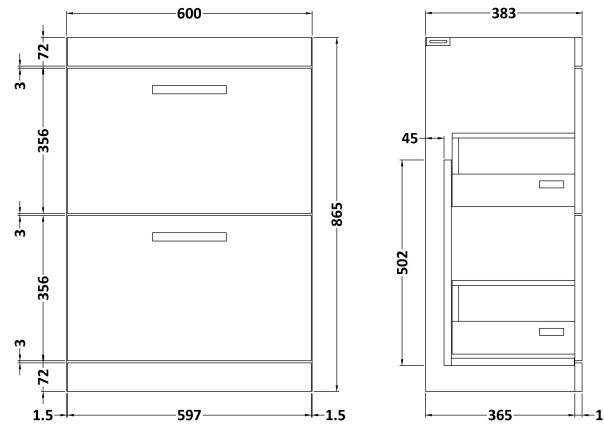

Sales Code: ATH033F

Description: 1200 Fs 4-Drawer Vanity & Double Basin

Packaging Details

Barcode: 5056211888635

Sales Code: MOD633

Description: 600 Floor Standing 2-Drawer Basin Unit

Product Dimensions

Height (mm):	865
Width (mm):	600
Depth (mm):	383
Nett Weight (kg):	26

Packaging Dimensions

Height (mm):	885
Width (mm):	620
Depth (mm):	405
Gross Weight (kg):	26.5

Packaging Data

Box Colour:	Brown Cardboard Box
Box Qty:	1
Label Size:	100 x 50
Label Colour:	White Label
Label Qty:	2

Sales Code: CBM424

Description: Double Ceramic Basin 1208X392

Product Dimensions

Height (mm):	390
Width (mm):	1205
Depth (mm):	175
Nett Weight (kg):	27

Packaging Dimensions

Height (mm):	205
Width (mm):	1270
Depth (mm):	510
Gross Weight (kg):	27

Packaging Data

Box Colour:	Brown Cardboard Box - Printed
Box Qty:	1
Label Size:	100 x 50
Label Colour:	White Label
Label Qty:	2

Outer Box Dimensions (If Applicable)

Height (mm):	
Width (mm):	
Depth (mm):	
Gross Weight (kg):	
Barcode:	5056211875826