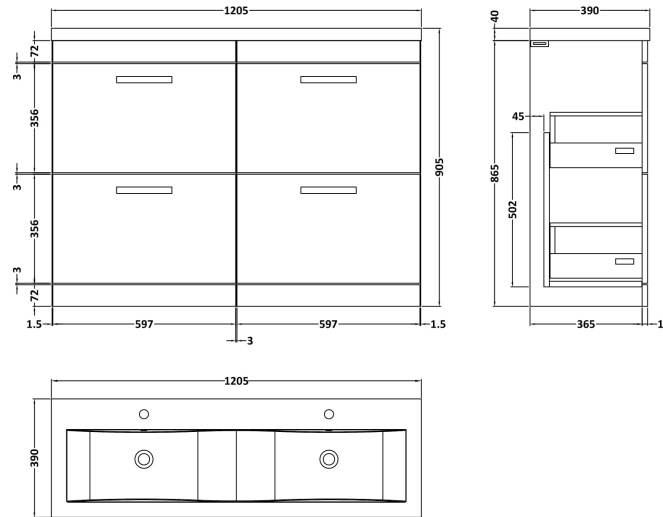

Sales Code: ATH033F

Description: 1200 Fs 4-Drawer Vanity & Double Basin

Packaging Details

Barcode: 5056211888635

Sales Code: MOD633

Description: 600 Floor Standing 2-Drawer Basin Unit

Product Dimensions

Height (mm):	865
Width (mm):	600
Depth (mm):	383
Nett Weight (kg):	26

Packaging Dimensions

Height (mm):	885
Width (mm):	620
Depth (mm):	405
Gross Weight (kg):	26.5

Packaging Data

Box Colour:	Brown Cardboard Box
Box Qty:	1
Label Size:	100 x 50
Label Colour:	White Label
Label Qty:	2

Outer Box Dimensions (If Applicable)

Height (mm):	
Width (mm):	
Depth (mm):	
Gross Weight (kg):	
Barcode:	5055275825549

Product Details

Country of Origin:	United Kingdom
Fitting Instruction:	No
CE & UKCA:	N/A
FSC Certified Materials:	Yes
Colour:	Black Woodgrain
Construction Method:	Cam & Wood Dowel
Construction Type:	Rigid
Cabinet Finish:	MFC Textured Woodgrain
Fascia Finish:	MFC Textured Woodgrain
Cabinet Thickness (mm):	18
Fascia Thickness (mm):	18
Drawer Included:	Yes
Drawer Type:	80mm High Metal S/C Inc Galler
No of Shelves:	0
Hinge Type:	Not Applicable
Hinge Included:	Not Applicable
Adjustable Legs:	No, Not Required
Fixings Included:	Yes
Handle Style:	Contemporary
Waste Shroud:	Yes
Handle Included:	Yes, Supplied
Handle Type:	D-Shape

Sales Code: CBM424

Description: Double Ceramic Basin 1208X392

Product Dimensions

Height (mm):	390
Width (mm):	1205
Depth (mm):	175
Nett Weight (kg):	27

Packaging Dimensions

Height (mm):	205
Width (mm):	1270
Depth (mm):	510
Gross Weight (kg):	27