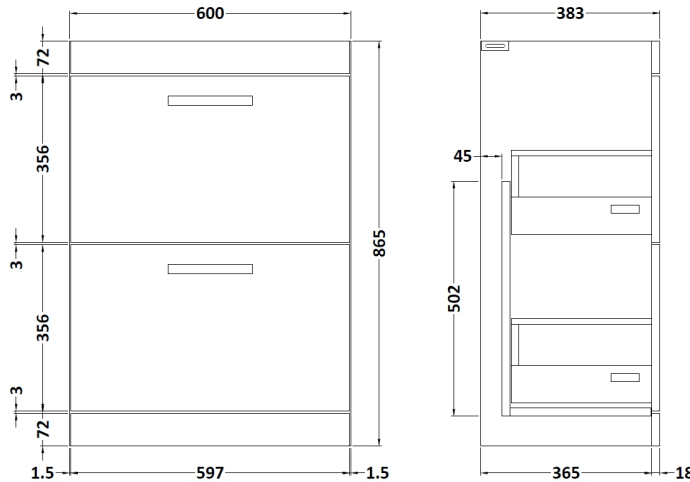

Sales Code: ATH076F

Description: 1200 Fs 4-Drawer Vanity & Double Basin

Packaging Details

Barcode: 5056211888796

Sales Code: MOC333

Description: 600 Floor Standing 2-Drawer Basin Unit

Product Dimensions

Height (mm):	865
Width (mm):	600
Depth (mm):	383
Nett Weight (kg):	26

Packaging Dimensions

Height (mm):	885
Width (mm):	620
Depth (mm):	405
Gross Weight (kg):	26.5

Packaging Data

Box Colour:	Brown Cardboard Box
Box Qty:	1
Label Size:	100 x 50
Label Colour:	White Label
Label Qty:	2

Sales Code: CBM424

Description: Double Ceramic Basin 1208X392

Product Dimensions

Height (mm):	390
Width (mm):	1205
Depth (mm):	175
Nett Weight (kg):	27

Packaging Dimensions

Height (mm):	205
Width (mm):	1270
Depth (mm):	510
Gross Weight (kg):	27

Packaging Data

Box Colour:	Brown Cardboard Box - Printed
Box Qty:	1
Label Size:	100 x 50
Label Colour:	White Label
Label Qty:	2

Outer Box Dimensions (If Applicable)

Height (mm):	
Width (mm):	
Depth (mm):	
Gross Weight (kg):	
Barcode:	5056211875826