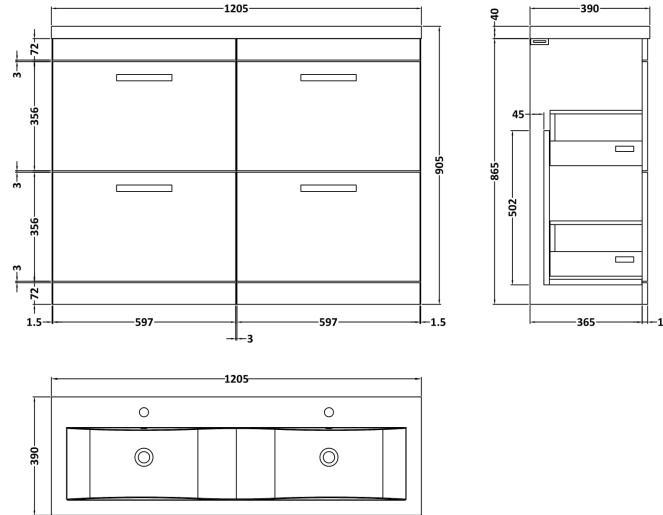

Sales Code: ATH076F

Description: 1200 Fs 4-Drawer Vanity & Double Basin

Packaging Details

Barcode: 5056211888796

Sales Code: MOC333

Description: 600 Floor Standing 2-Drawer Basin Unit

Product Dimensions

Height (mm):	865
Width (mm):	600
Depth (mm):	383
Nett Weight (kg):	26

Packaging Dimensions

Height (mm):	885
Width (mm):	620
Depth (mm):	405
Gross Weight (kg):	26.5

Packaging Data

Box Colour:	Brown Cardboard Box
Box Qty:	1
Label Size:	100 x 50
Label Colour:	White Label
Label Qty:	2

Outer Box Dimensions (If Applicable)

Height (mm):	
Width (mm):	
Depth (mm):	
Gross Weight (kg):	
Barcode:	5055275869987

Product Details

Country of Origin:	China
Fitting Instruction:	No
CE & UKCA:	N/A
FSC Certified Materials:	Yes
Colour:	Gloss Grey
Construction Method:	Cam & Wood Dowel
Construction Type:	Rigid
Cabinet Finish:	MFC Painted Gloss
Fascia Finish:	Mdf Painted Gloss
Cabinet Thickness (mm):	16
Fascia Thickness (mm):	18
Drawer Included:	Yes
Drawer Type:	80mm High Metal Softclose
No of Shelves:	0
Hinge Type:	Not Applicable
Hinge Included:	Not Applicable
Adjustable Legs:	No, Not Required
Fixings Included:	Yes
Handle Style:	Contemporary
Waste Shroud:	Yes
Handle Included:	Yes, Supplied
Handle Type:	Strap

Sales Code: CBM424

Description: Double Ceramic Basin 1208X392

Product Dimensions

Height (mm):	390
Width (mm):	1205
Depth (mm):	175
Nett Weight (kg):	27

Packaging Dimensions

Height (mm):	205
Width (mm):	1270
Depth (mm):	510
Gross Weight (kg):	27