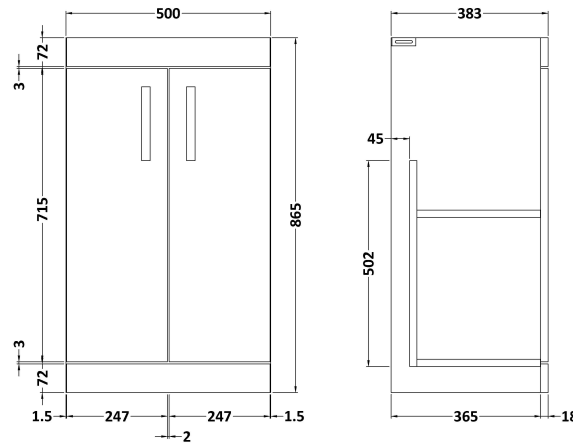

Sales Code: ATH005G

Description: 500 Fs 2-Door Vanity & Basin 4

Packaging Details

Barcode: 5056462621265

Sales Code: MOD602

Description: 500 2-Door F/S Unit

Product Dimensions

Height (mm):	865
Width (mm):	500
Depth (mm):	383
Nett Weight (kg):	18.5

Packaging Dimensions

Height (mm):	900
Width (mm):	530
Depth (mm):	410
Gross Weight (kg):	19

Packaging Data

Box Colour:	Brown Cardboard Box
Box Qty:	1
Label Size:	100 x 50
Label Colour:	White Label
Label Qty:	2

Outer Box Dimensions (If Applicable)

Height (mm):	
Width (mm):	
Depth (mm):	
Gross Weight (kg):	
Barcode:	5055275825389

Product Details

Country of Origin:	United Kingdom
Fitting Instruction:	No
CE & UKCA:	N/A
FSC Certified Materials:	Yes
Colour:	Black Woodgrain
Construction Method:	Cam & Wood Dowel
Construction Type:	Rigid
Cabinet Finish:	MFC Textured Woodgrain
Fascia Finish:	MFC Textured Woodgrain
Cabinet Thickness (mm):	18
Fascia Thickness (mm):	18
Drawer Included:	No
Drawer Type:	Not Applicable
No of Shelves:	1
Hinge Type:	95 Degree Clip-On Soft Close
Hinge Included:	Yes, Supplied
Adjustable Legs:	No, Not Required
Fixings Included:	Yes
Handle Style:	Contemporary
Waste Shroud:	No
Handle Included:	Yes, Supplied
Handle Type:	D-Shape

Sales Code: NVM042

Description: 500 Curved Basin 1Th

Product Dimensions

Height (mm):	160
Width (mm):	510
Depth (mm):	440
Nett Weight (kg):	9

Packaging Dimensions

Height (mm):	190
Width (mm):	530
Depth (mm):	415
Gross Weight (kg):	9.5