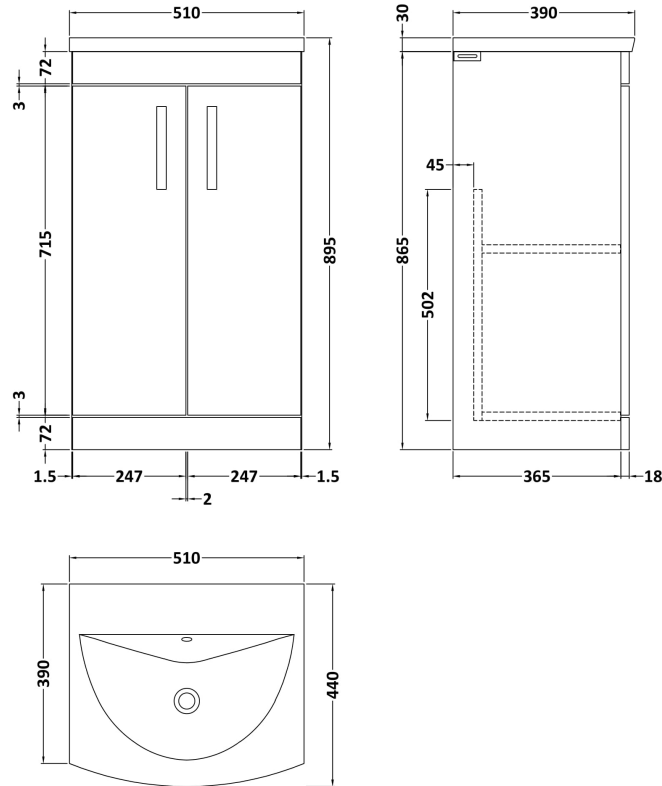

Sales Code: ATH005G

Description: 500 Fs 2-Door Vanity & Basin 4

Packaging Details

Barcode: 5056462621265

Sales Code: MOD602

Description: 500 2-Door F/S Unit

Product Dimensions

Height (mm):	865
Width (mm):	500
Depth (mm):	383
Nett Weight (kg):	18.5

Packaging Dimensions

Height (mm):	900
Width (mm):	530
Depth (mm):	410
Gross Weight (kg):	19

Packaging Data

Box Colour:	Brown Cardboard Box
Box Qty:	1
Label Size:	100 x 50
Label Colour:	White Label
Label Qty:	2

Outer Box Dimensions (If Applicable)

Height (mm):	
Width (mm):	
Depth (mm):	
Gross Weight (kg):	
Barcode:	5055275825389

Product Details

Country of Origin:	United Kingdom
Fitting Instruction:	No
CE & UKCA:	N/A
FSC Certified Materials:	Yes
Colour:	Black Woodgrain
Construction Method:	Cam & Wood Dowel
Construction Type:	Rigid
Cabinet Finish:	MFC Textured Woodgrain
Fascia Finish:	MFC Textured Woodgrain
Cabinet Thickness (mm):	18
Fascia Thickness (mm):	18
Drawer Included:	No
Drawer Type:	Not Applicable
No of Shelves:	1
Hinge Type:	95 Degree Clip-On Soft Close
Hinge Included:	Yes, Supplied
Adjustable Legs:	No, Not Required
Fixings Included:	Yes
Handle Style:	Contemporary
Waste Shroud:	No
Handle Included:	Yes, Supplied
Handle Type:	D-Shape

Sales Code: NVM042

Description: 500 Curved Basin 1Th

Product Dimensions

Height (mm):	160
Width (mm):	510
Depth (mm):	440
Nett Weight (kg):	9

Packaging Dimensions

Height (mm):	190
Width (mm):	530
Depth (mm):	415
Gross Weight (kg):	9.5