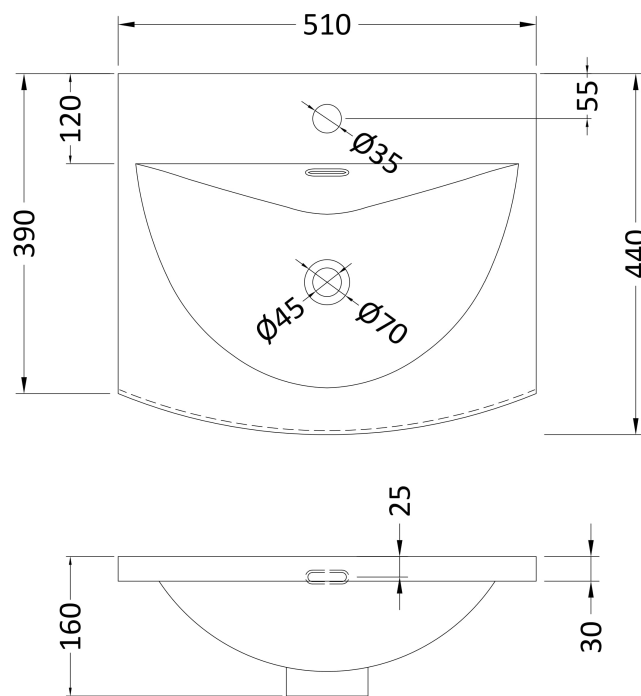

Packaging Dimensions

Height (mm):	900
Width (mm):	530
Depth (mm):	410
Gross Weight (kg):	19

Packaging Data

Box Colour:	Brown Cardboard Box
Box Qty:	1
Label Size:	100 x 50
Label Colour:	White Label
Label Qty:	2

Outer Box Dimensions (If Applicable)

Height (mm):	
Width (mm):	
Depth (mm):	
Gross Weight (kg):	
Barcode:	5055275825389

Product Details

Country of Origin:	United Kingdom
Fitting Instruction:	No
CE & UKCA:	N/A
FSC Certified Materials:	Yes
Colour:	Black Woodgrain
Construction Method:	Cam & Wood Dowel
Construction Type:	Rigid
Cabinet Finish:	MFC Textured Woodgrain
Fascia Finish:	MFC Textured Woodgrain
Cabinet Thickness (mm):	18
Fascia Thickness (mm):	18
Drawer Included:	No
Drawer Type:	Not Applicable
No of Shelves:	1
Hinge Type:	95 Degree Clip-On Soft Close
Hinge Included:	Yes, Supplied
Adjustable Legs:	No, Not Required
Fixings Included:	Yes
Handle Style:	Contemporary
Waste Shroud:	No
Handle Included:	Yes, Supplied
Handle Type:	D-Shape

Sales Code: NVM042

Description: 500 Curved Basin 1Th

Product Dimensions

Height (mm):	160
Width (mm):	510
Depth (mm):	440
Nett Weight (kg):	9

Packaging Dimensions

Height (mm):	190
Width (mm):	530
Depth (mm):	415
Gross Weight (kg):	9.5

Packaging Data

Box Colour:	Brown Cardboard Box - Printed
Box Qty:	1
Label Size:	100 x 50
Label Colour:	White Label
Label Qty:	2

Outer Box Dimensions (If Applicable)

Height (mm):	
Width (mm):	
Depth (mm):	
Gross Weight (kg):	
Barcode:	5056462620985