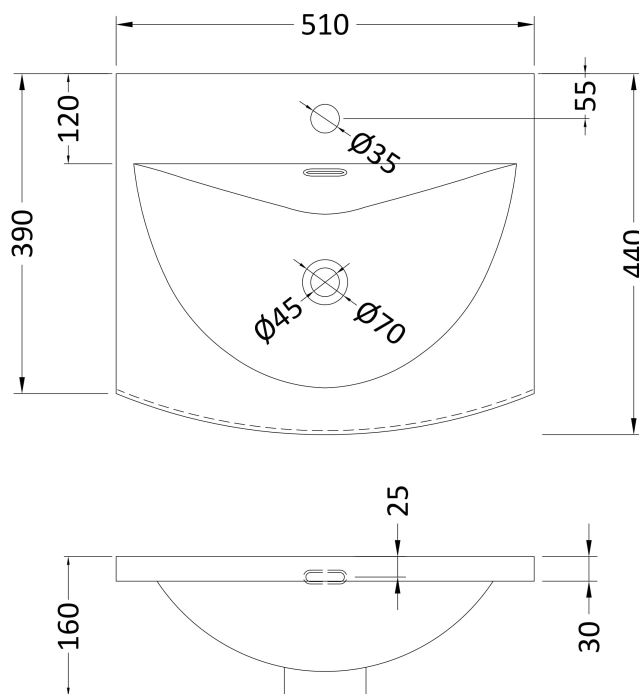

Packaging Dimensions

Height (mm):	900
Width (mm):	530
Depth (mm):	410
Gross Weight (kg):	19

Packaging Data

Box Colour:	Brown Cardboard Box
Box Qty:	1
Label Size:	100 x 50
Label Colour:	White Label
Label Qty:	2

Outer Box Dimensions (If Applicable)

Height (mm):	
Width (mm):	
Depth (mm):	
Gross Weight (kg):	
Barcode:	5055275869949

Product Details

Country of Origin:	China
Fitting Instruction:	No
CE & UKCA:	N/A
FSC Certified Materials:	Yes
Colour:	Gloss Grey
Construction Method:	Cam & Wood Dowel
Construction Type:	Rigid
Cabinet Finish:	MFC Painted Gloss
Fascia Finish:	Mdf Painted Gloss
Cabinet Thickness (mm):	16
Fascia Thickness (mm):	18
Drawer Included:	No
Drawer Type:	Not Applicable
No of Shelves:	1
Hinge Type:	95 Degree Clip-On Soft Close
Hinge Included:	Yes, Supplied
Adjustable Legs:	No, Not Required
Fixings Included:	Yes
Handle Style:	Contemporary
Waste Shroud:	No
Handle Included:	Yes, Supplied
Handle Type:	Strap

Sales Code: NVM042

Description: 500 Curved Basin 1Th

Product Dimensions

Height (mm):	160
Width (mm):	510
Depth (mm):	440
Nett Weight (kg):	9

Packaging Dimensions

Height (mm):	190
Width (mm):	530
Depth (mm):	415
Gross Weight (kg):	9.5

Packaging Data

Box Colour:	Brown Cardboard Box - Printed
Box Qty:	1
Label Size:	100 x 50
Label Colour:	White Label
Label Qty:	2

Outer Box Dimensions (If Applicable)

Height (mm):	
Width (mm):	
Depth (mm):	
Gross Weight (kg):	
Barcode:	5056462620985