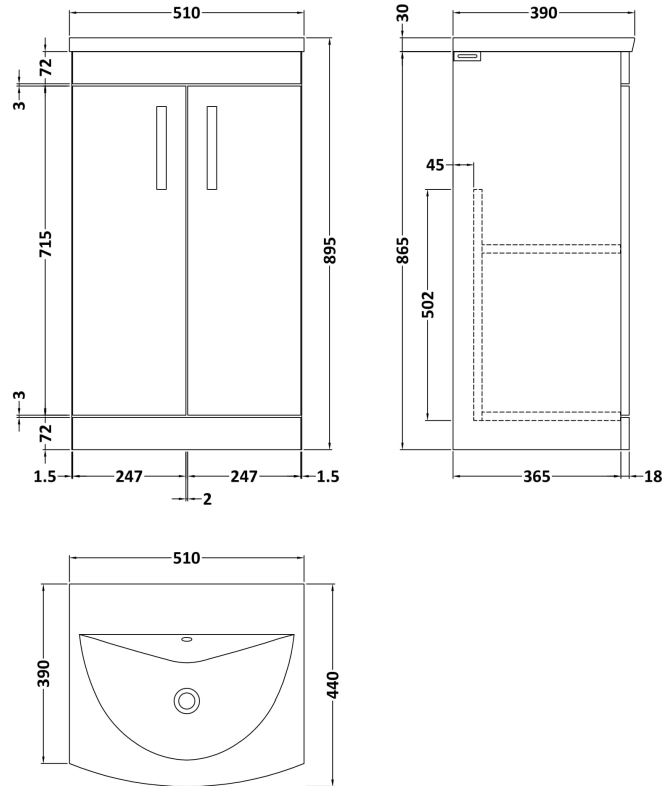

Sales Code: ATH072G

Description: 500 Fs 2-Door Vanity & Basin 4

Packaging Details

Barcode: 5056462621418

Sales Code: MOC302

Description: 500 Floor Standing 2-Door Basin Unit

Product Dimensions

Height (mm):	865
Width (mm):	500
Depth (mm):	383
Nett Weight (kg):	18.5

Packaging Dimensions

Height (mm):	900
Width (mm):	530
Depth (mm):	410
Gross Weight (kg):	19

Packaging Data

Box Colour:	Brown Cardboard Box
Box Qty:	1
Label Size:	100 x 50
Label Colour:	White Label
Label Qty:	2

Outer Box Dimensions (If Applicable)

Height (mm):	
Width (mm):	
Depth (mm):	
Gross Weight (kg):	
Barcode:	5055275869949

Product Details

Country of Origin:	China
Fitting Instruction:	No
CE & UKCA:	N/A
FSC Certified Materials:	Yes
Colour:	Gloss Grey
Construction Method:	Cam & Wood Dowel
Construction Type:	Rigid
Cabinet Finish:	MFC Painted Gloss
Fascia Finish:	Mdf Painted Gloss
Cabinet Thickness (mm):	16
Fascia Thickness (mm):	18
Drawer Included:	No
Drawer Type:	Not Applicable
No of Shelves:	1
Hinge Type:	95 Degree Clip-On Soft Close
Hinge Included:	Yes, Supplied
Adjustable Legs:	No, Not Required
Fixings Included:	Yes
Handle Style:	Contemporary
Waste Shroud:	No
Handle Included:	Yes, Supplied
Handle Type:	Strap

Sales Code: NVM042

Description: 500 Curved Basin 1Th

Product Dimensions

Height (mm):	160
Width (mm):	510
Depth (mm):	440
Nett Weight (kg):	9

Packaging Dimensions

Height (mm):	190
Width (mm):	530
Depth (mm):	415
Gross Weight (kg):	9.5