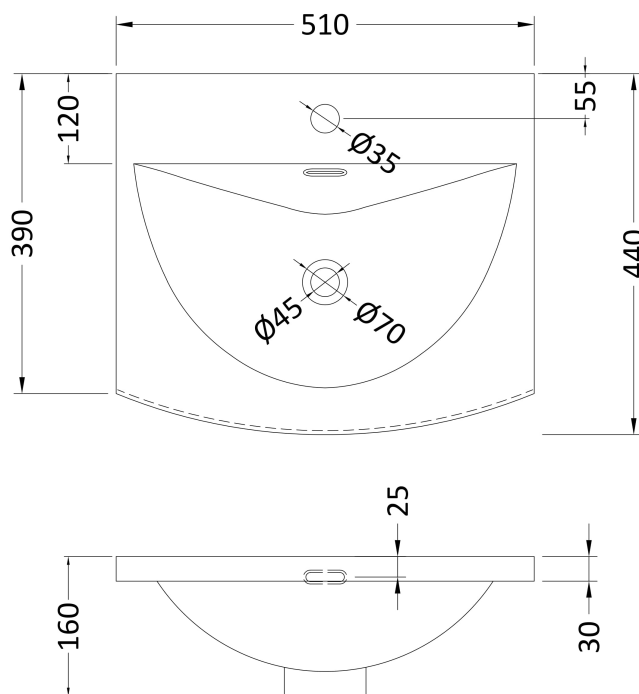

### Product Dimensions

Height (mm):	865
Width (mm):	500
Depth (mm):	383
Nett Weight (kg):	18.5

### Packaging Dimensions

Height (mm):	900
Width (mm):	530
Depth (mm):	410
Gross Weight (kg):	19

### Outer Box Dimensions (If Applicable)

Height (mm):	
Width (mm):	
Depth (mm):	
Gross Weight (kg):	
Barcode:	5055275880999

### Product Dimensions

Height (mm):	160
Width (mm):	510
Depth (mm):	440
Nett Weight (kg):	9