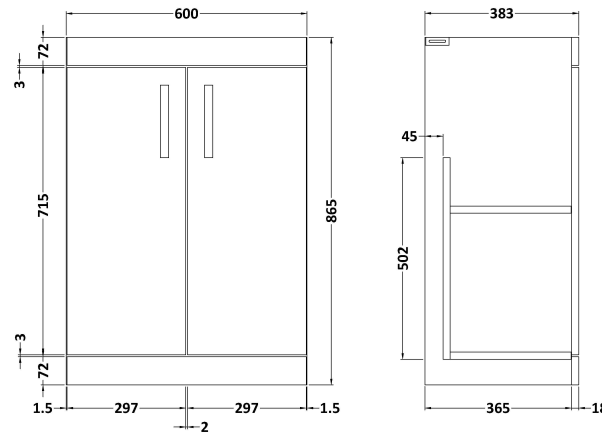

Sales Code: ATH027G

Description: 600 Fs 2-Door Vanity & Basin 4

Packaging Details

Barcode: 5056462621777

Sales Code: MOE103

Description: 600 Floor Standing 2-Door Basin Unit

Product Dimensions

Height (mm):	865
Width (mm):	600
Depth (mm):	383
Nett Weight (kg):	21

Packaging Dimensions

Height (mm):	405
Width (mm):	620
Depth (mm):	885
Gross Weight (kg):	21.5

Packaging Data

Box Colour:	Brown Cardboard Box - Printed
Box Qty:	0
Label Size:	0 x 0
Label Colour:	White Label
Label Qty:	2

Outer Box Dimensions (If Applicable)

Height (mm):	
Width (mm):	
Depth (mm):	
Gross Weight (kg):	
Barcode:	5055275880623

Product Details

Country of Origin:	China
Fitting Instruction:	No
CE & UKCA:	N/A
FSC Certified Materials:	Yes
Colour:	Gloss White
Construction Method:	Cam & Wood Dowel
Construction Type:	Rigid
Cabinet Finish:	MFC Painted Gloss
Fascia Finish:	Mdf Painted Gloss
Cabinet Thickness (mm):	16
Fascia Thickness (mm):	18
Drawer Included:	No
Drawer Type:	Not Applicable
No of Shelves:	1
Hinge Type:	95 Degree Clip-On Soft Close
Hinge Included:	Yes, Supplied
Adjustable Legs:	No, Not Required
Fixings Included:	Yes
Handle Style:	Contemporary
Waste Shroud:	No
Handle Included:	Yes, Supplied
Handle Type:	D-Shape

Sales Code: NVM043

Description: 600 Curved Basin 1Th

Product Dimensions

Height (mm):	160
Width (mm):	610
Depth (mm):	440
Nett Weight (kg):	11

Packaging Dimensions

Height (mm):	190
Width (mm):	630
Depth (mm):	415
Gross Weight (kg):	11.5