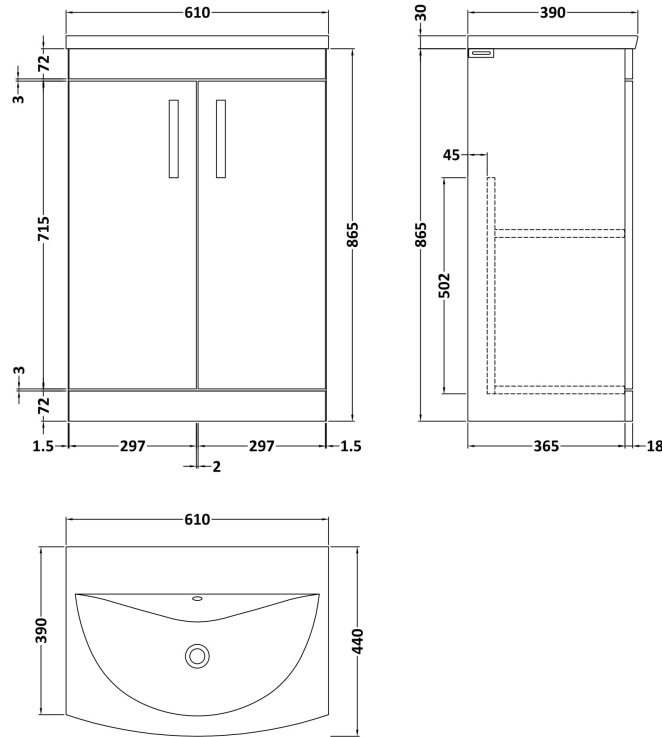

Sales Code: ATH027G

Description: 600 Fs 2-Door Vanity & Basin 4

Packaging Details

Barcode: 5056462621777

Sales Code: MOE103

Description: 600 Floor Standing 2-Door Basin Unit

Product Dimensions

Height (mm):	865
Width (mm):	600
Depth (mm):	383
Nett Weight (kg):	21

Packaging Dimensions

Height (mm):	405
Width (mm):	620
Depth (mm):	885
Gross Weight (kg):	21.5

Packaging Data

Box Colour:	Brown Cardboard Box - Printed
Box Qty:	0
Label Size:	0 x 0
Label Colour:	White Label
Label Qty:	2

Outer Box Dimensions (If Applicable)

Height (mm):	
Width (mm):	
Depth (mm):	
Gross Weight (kg):	
Barcode:	5055275880623

Product Details

Country of Origin:	China
Fitting Instruction:	No
CE & UKCA:	N/A
FSC Certified Materials:	Yes
Colour:	Gloss White
Construction Method:	Cam & Wood Dowel
Construction Type:	Rigid
Cabinet Finish:	MFC Painted Gloss
Fascia Finish:	Mdf Painted Gloss
Cabinet Thickness (mm):	16
Fascia Thickness (mm):	18
Drawer Included:	No
Drawer Type:	Not Applicable
No of Shelves:	1
Hinge Type:	95 Degree Clip-On Soft Close
Hinge Included:	Yes, Supplied
Adjustable Legs:	No, Not Required
Fixings Included:	Yes
Handle Style:	Contemporary
Waste Shroud:	No
Handle Included:	Yes, Supplied
Handle Type:	D-Shape

Sales Code: NVM043

Description: 600 Curved Basin 1Th

Product Dimensions

Height (mm):	160
Width (mm):	610
Depth (mm):	440
Nett Weight (kg):	11

Packaging Dimensions

Height (mm):	190
Width (mm):	630
Depth (mm):	415
Gross Weight (kg):	11.5